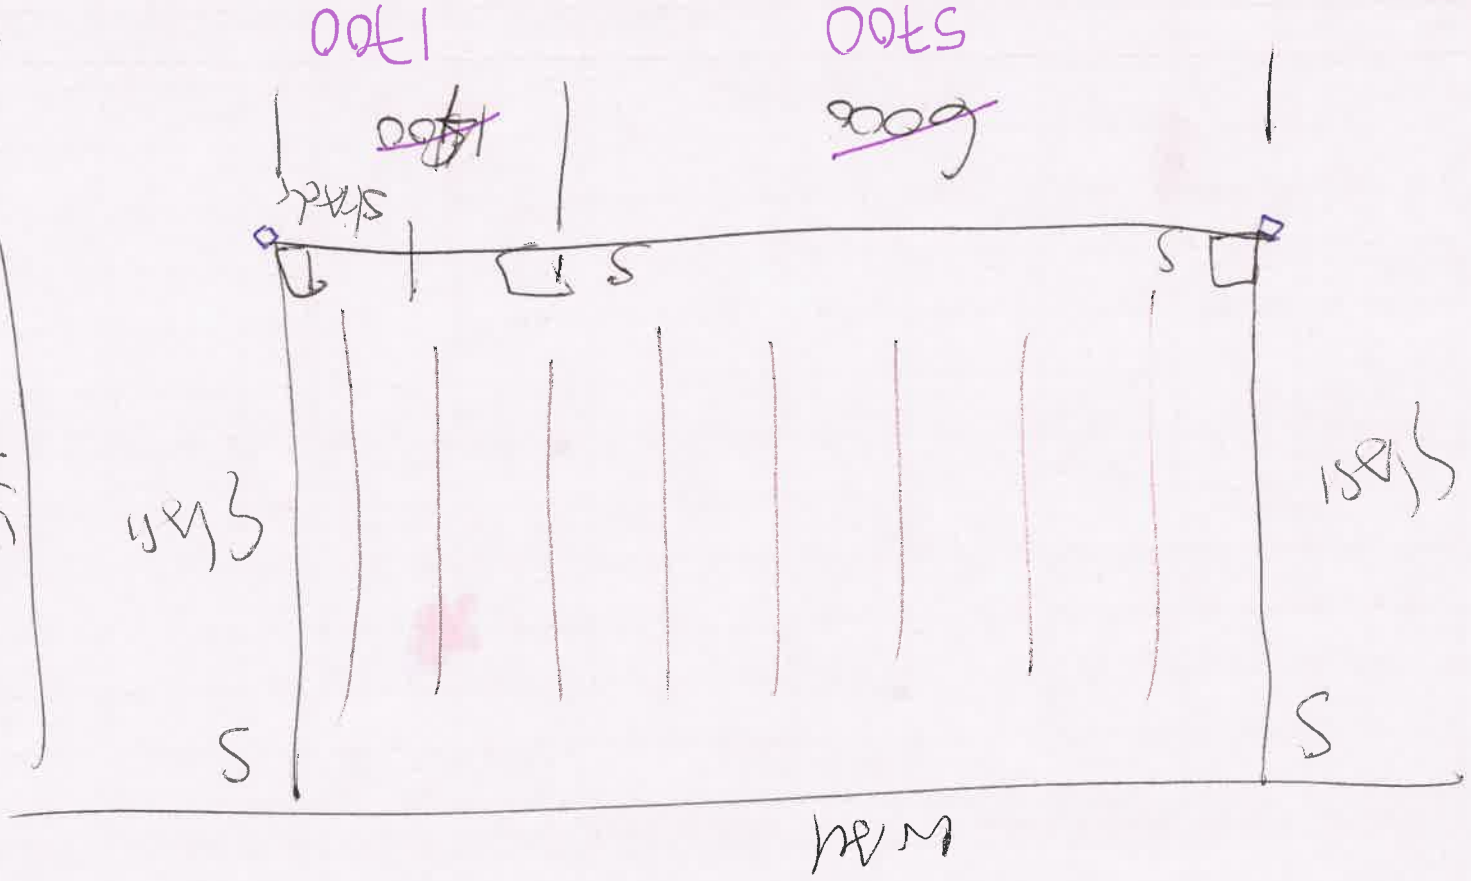

+ 15mm glazing
on front only

2490
77mm
height

4500

3450

1700

5700

~~6000~~

stack

s

s

1500

S

W.M.

S