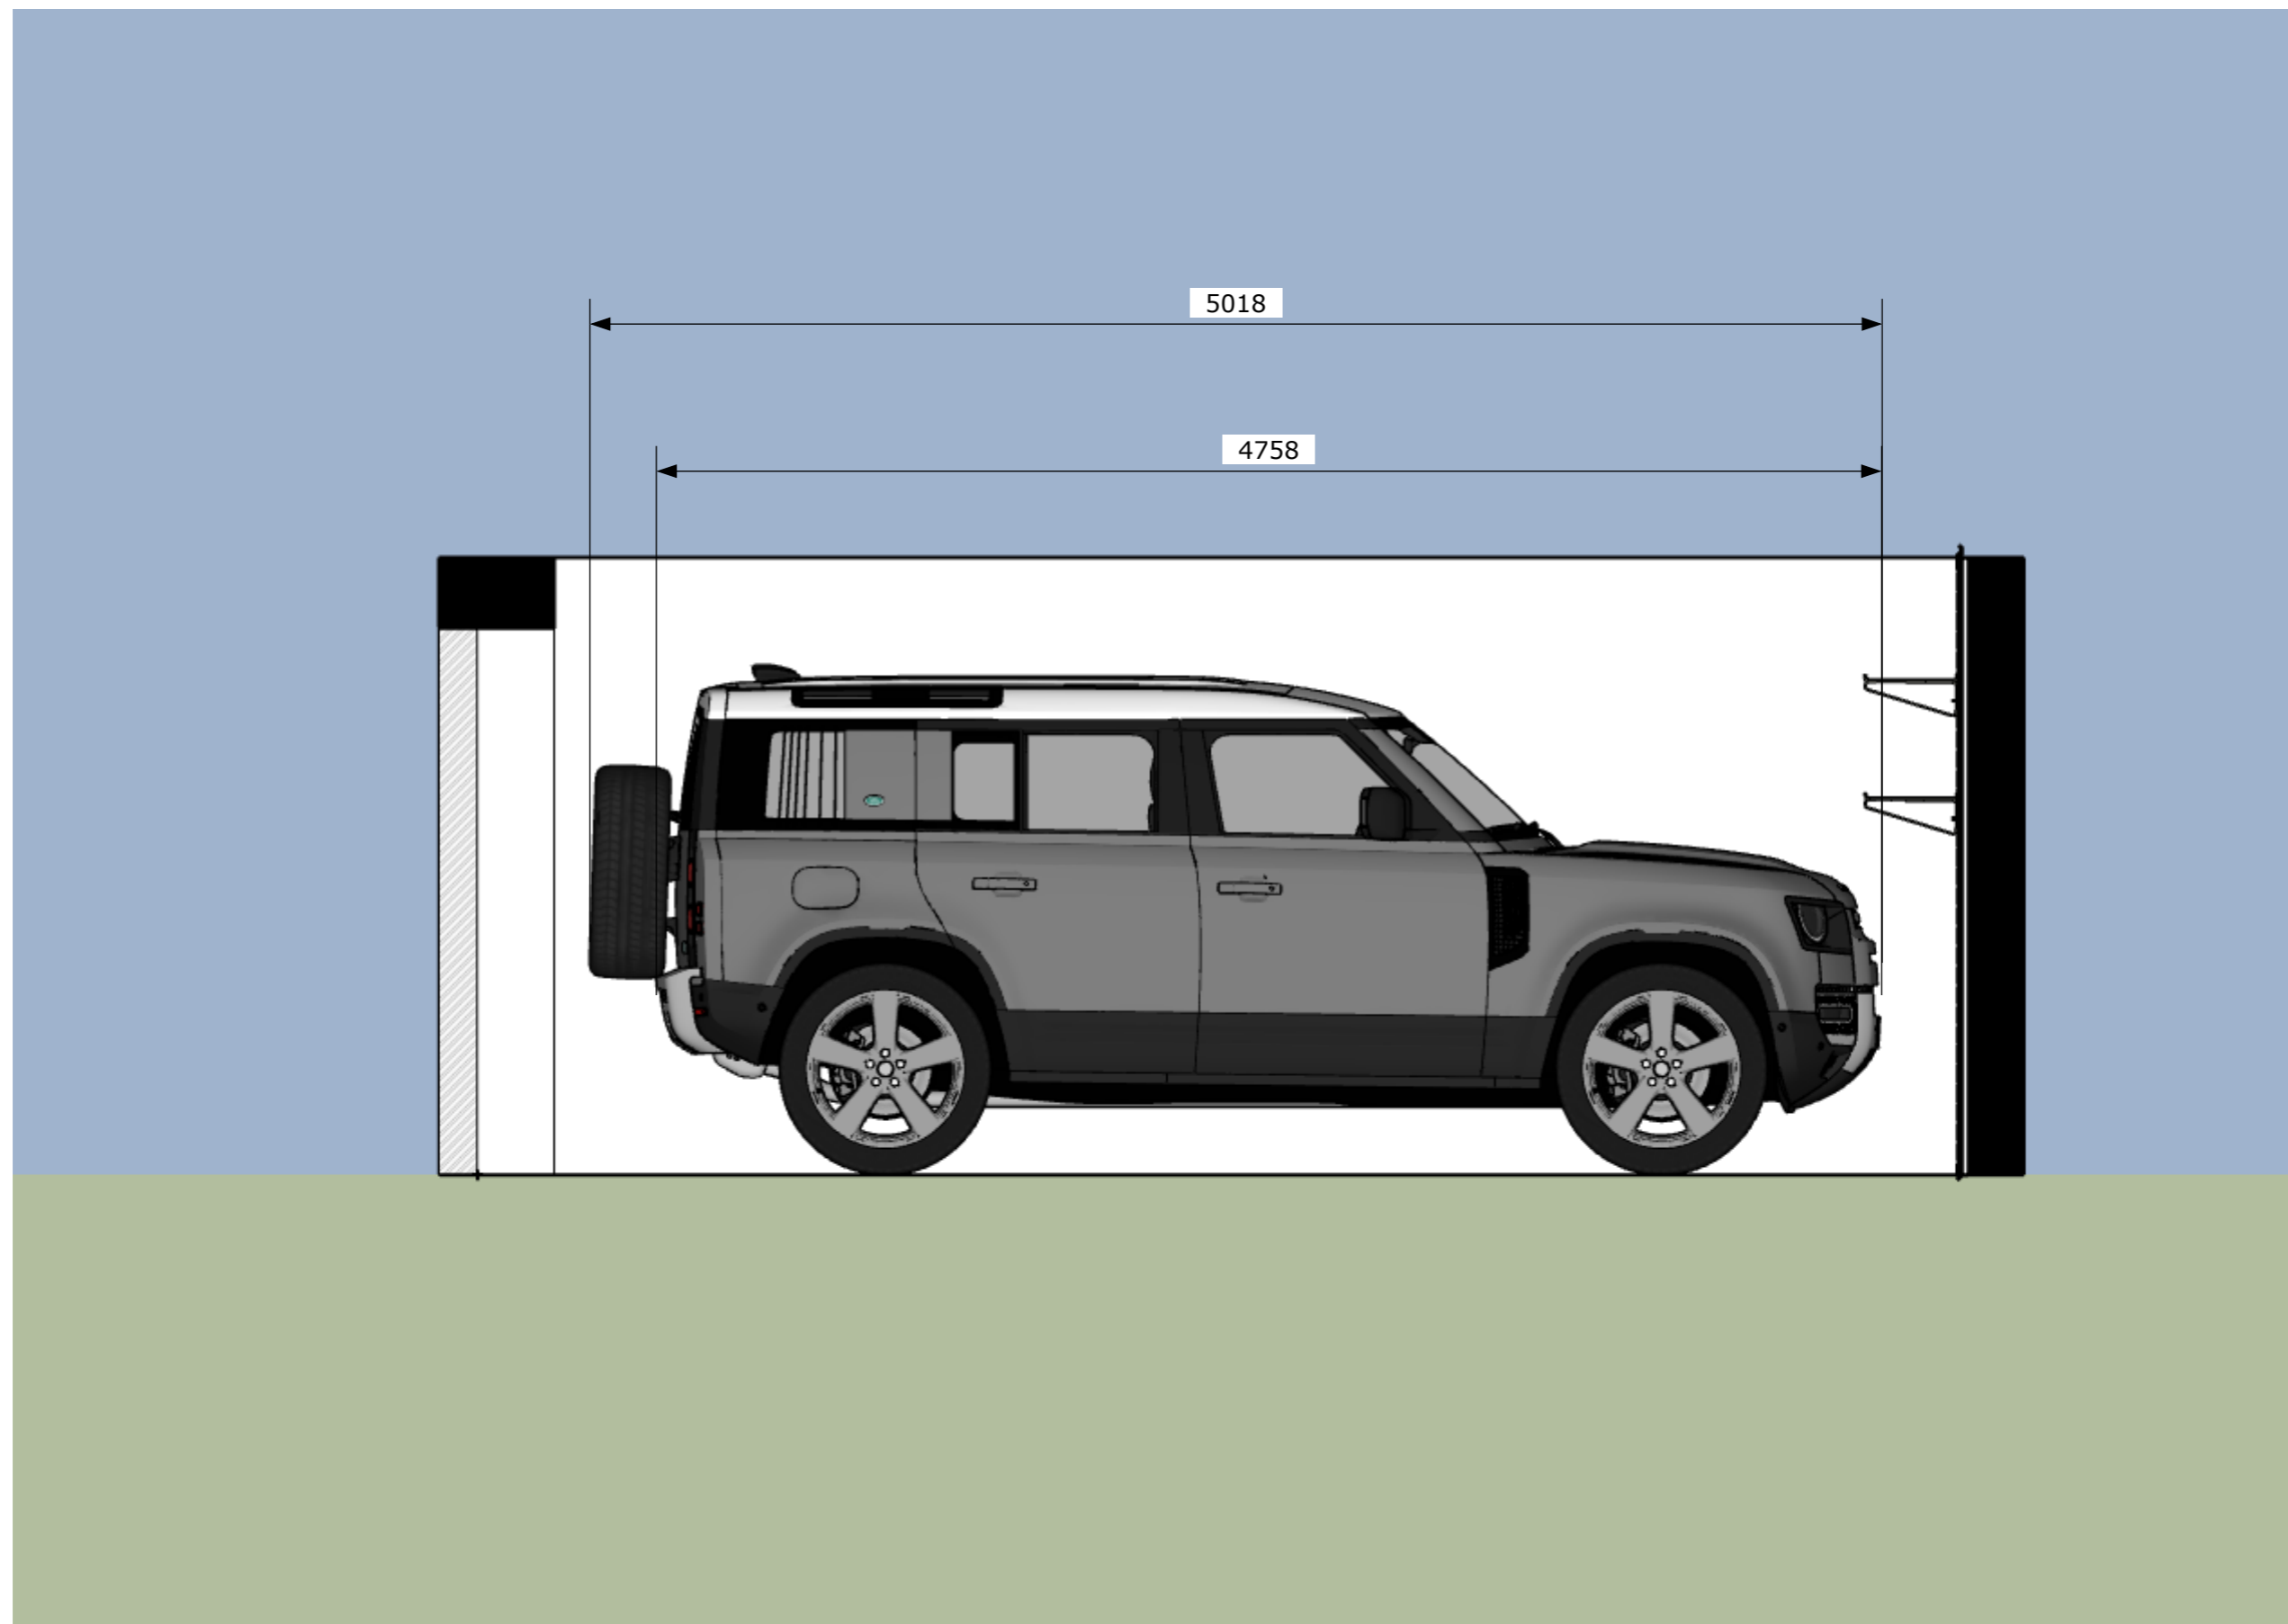

ALL ELECTRICAL/ PLUMBING WORK TO BE IN PLACE PRIOR TO DURA GARAGES INSTALL
DURA GARAGES IS NOT RESPONSIBLE FOR ELECTRICIAN/PLUMBING WORKS CARRIED OUT

Cabinet colour:	CABS 7016T, BP 7035
StoreWall colour:	GRAPHITE / GREY
Wall type:	N/A
Floor spec:	N/A
Ceiling spec:	N/A

Description:	LAYOUT PROPOSAL
Client:	BALDERSON

Date:	20.03.2026
Drawn by:	M.SIMMONS
Drawing No:	
Rev:	4

This drawing is the property of Dura Ltd and may not be copied or shared with a third party, unless prior consent is given by Dura Ltd. Copyright © 2011 Dura Ltd.

DURA®
Fitted Garages

www.duragarages.com +44 (0) 1280 700 563