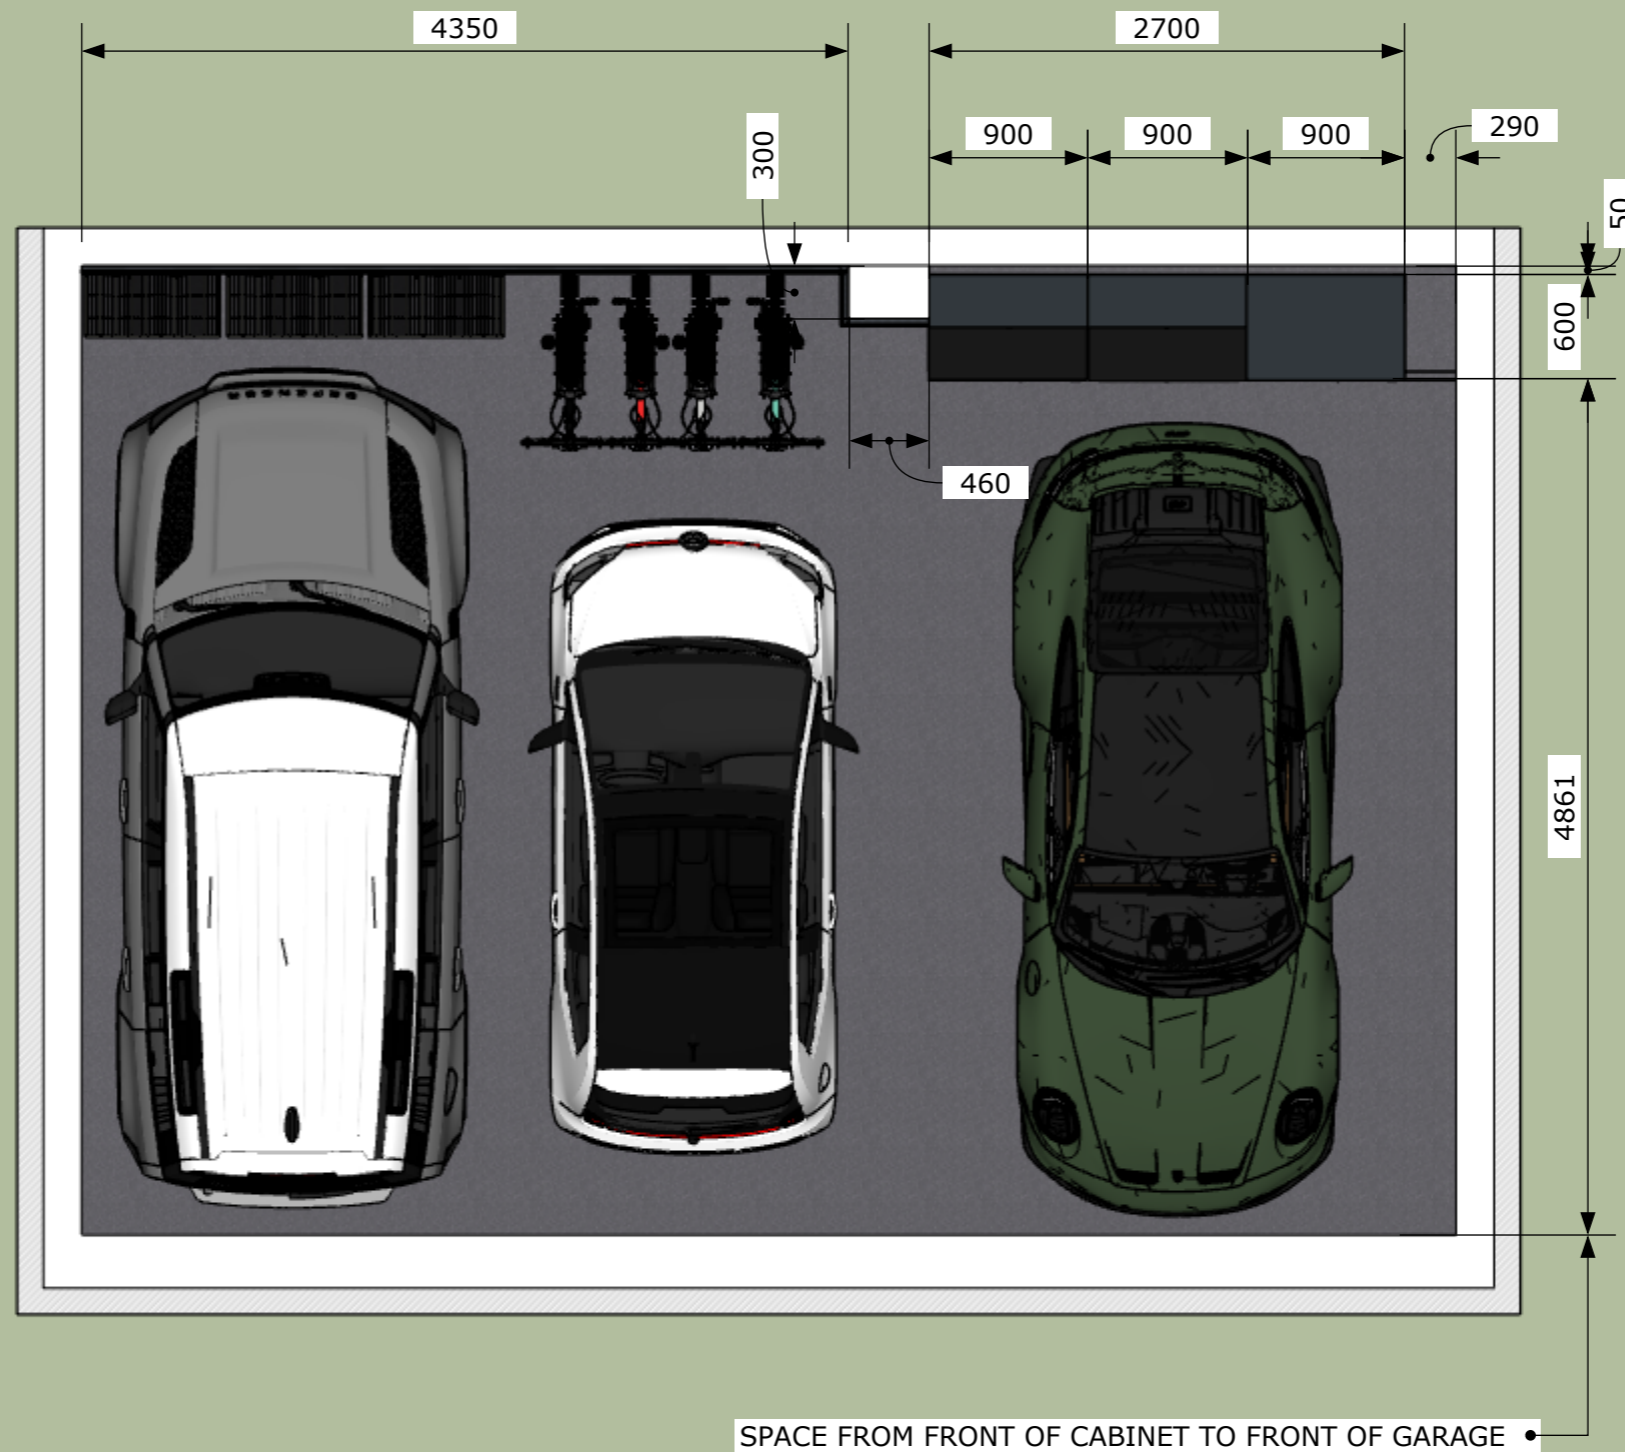

ALL ELECTRICAL/ PLUMBING WORK TO BE IN PLACE PRIOR TO DURA GARAGES INSTALL
DURA GARAGES IS NOT RESPONSIBLE FOR ELECTRICIAN/PLUMBING WORKS CARRIED OUT

Cabinet colour:	CABS 7016T, BP 7035
StoreWall colour:	GRAPHITE / GREY
Wall type:	N/A
Floor spec:	N/A
Ceiling spec:	N/A

Description:	LAYOUT PROPOSAL
Client:	BALDERSON

Date:	20.03.2026
Drawn by:	M.SIMMONS
Drawing No:	
Rev:	4

This drawing is the property of Dura Ltd and may not be copied or shared with a third party, unless prior consent is given by Dura Ltd. Copyright © 2011 Dura Ltd.