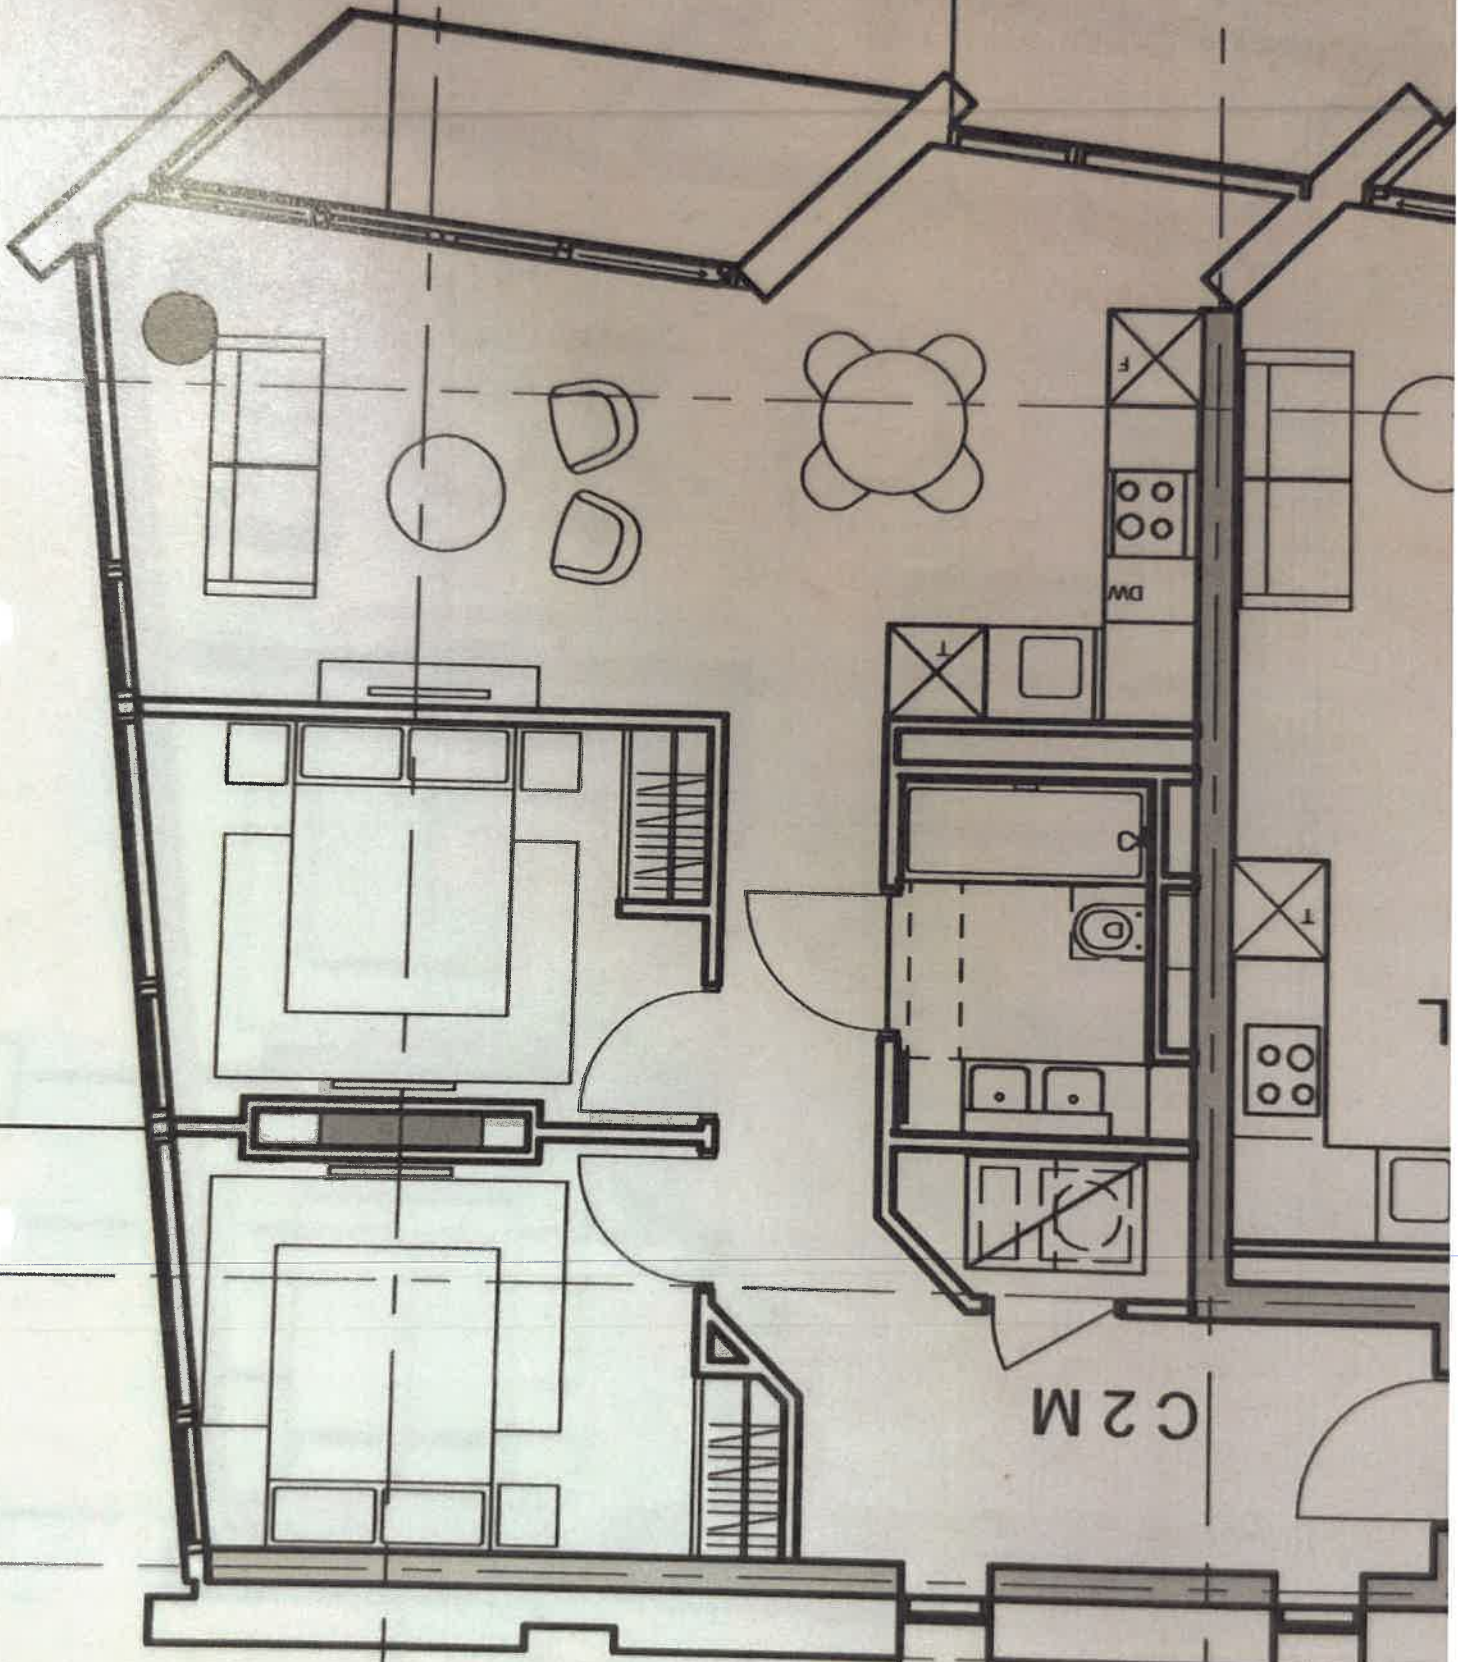

C201

C202

C2M

C225

C224