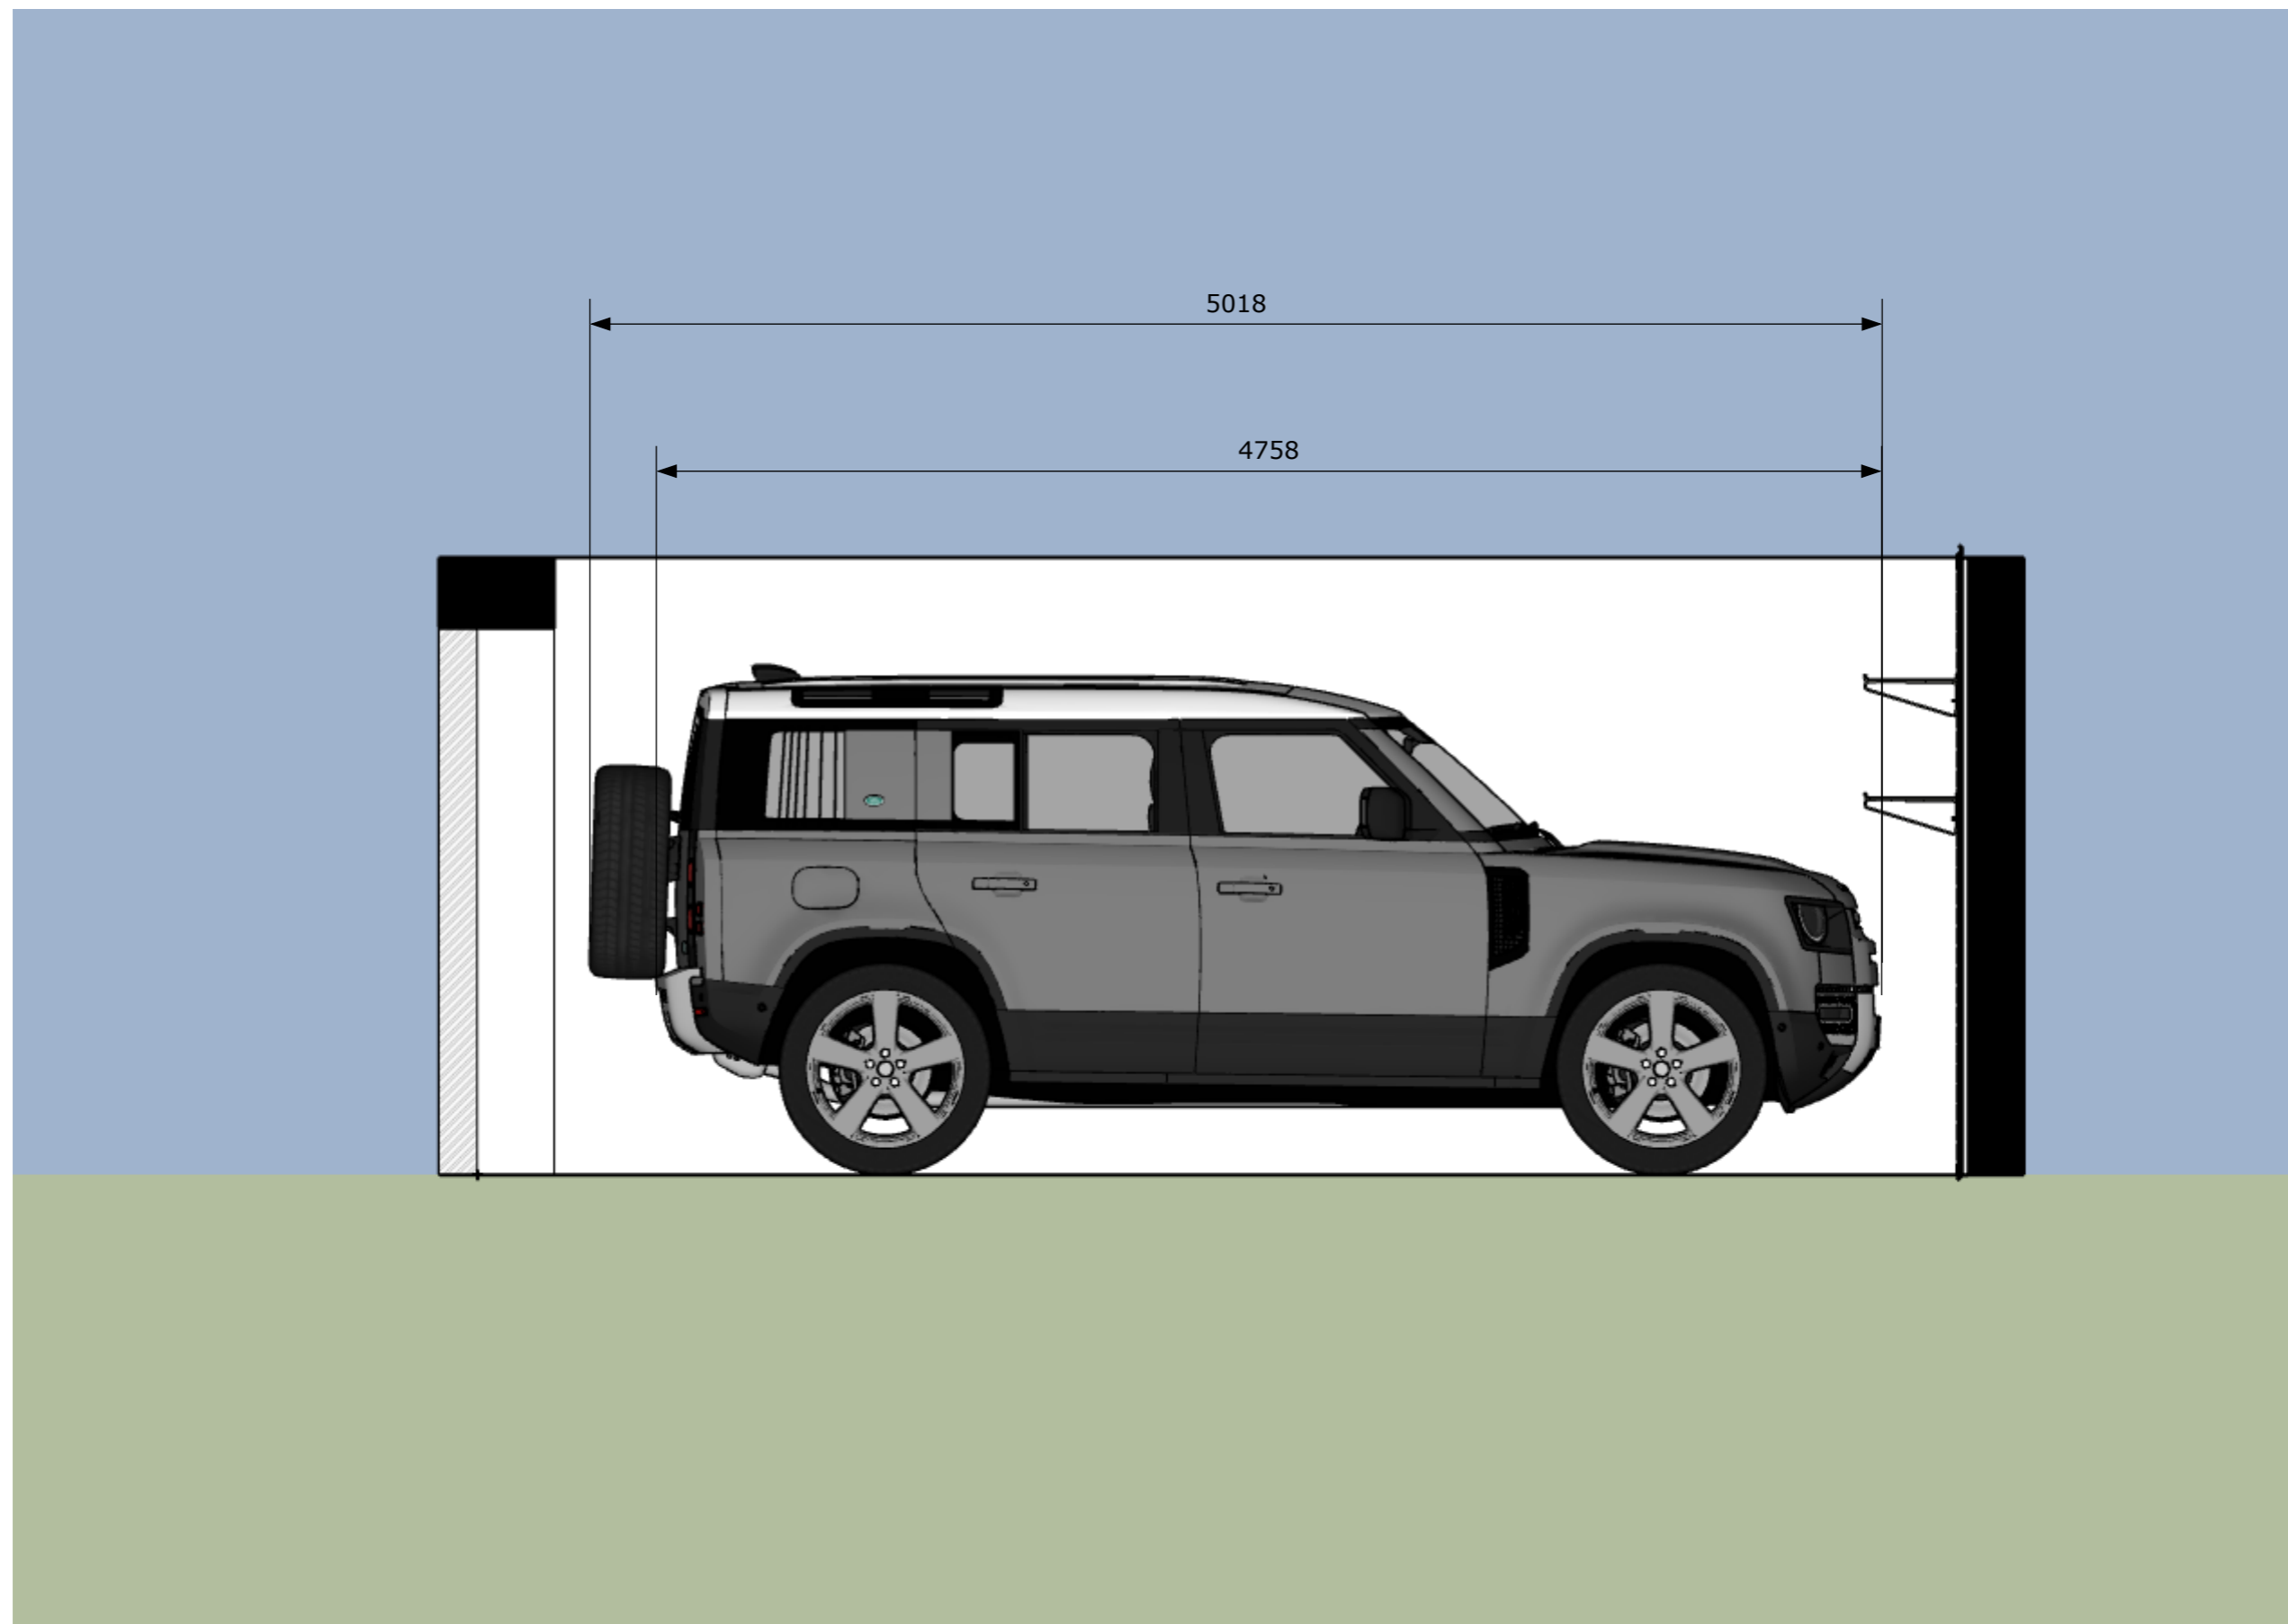

ALL ELECTRICAL/ PLUMBING WORK TO BE IN PLACE PRIOR TO DURA GARAGES INSTALL
DURA GARAGES IS NOT RESPONSIBLE FOR ELECTRICIAN/PLUMBING WORKS CARRIED OUT

Cabinet colour:	CABS 7016, BP 7035
StoreWall colour:	GRAPHITE / GREY
Wall type:	N/A
Floor spec:	N/A
Ceiling spec:	N/A

Description:	LAYOUT PROPOSAL
Client:	BALDERSON

Date:	24.02.2025
Drawn by:	M.SIMMONS
Drawing No:	
Rev:	2

This drawing is the property of Dura Ltd and may not be copied or shared with a third party, unless prior consent is given by Dura Ltd. Copyright © 2011 Dura Ltd.