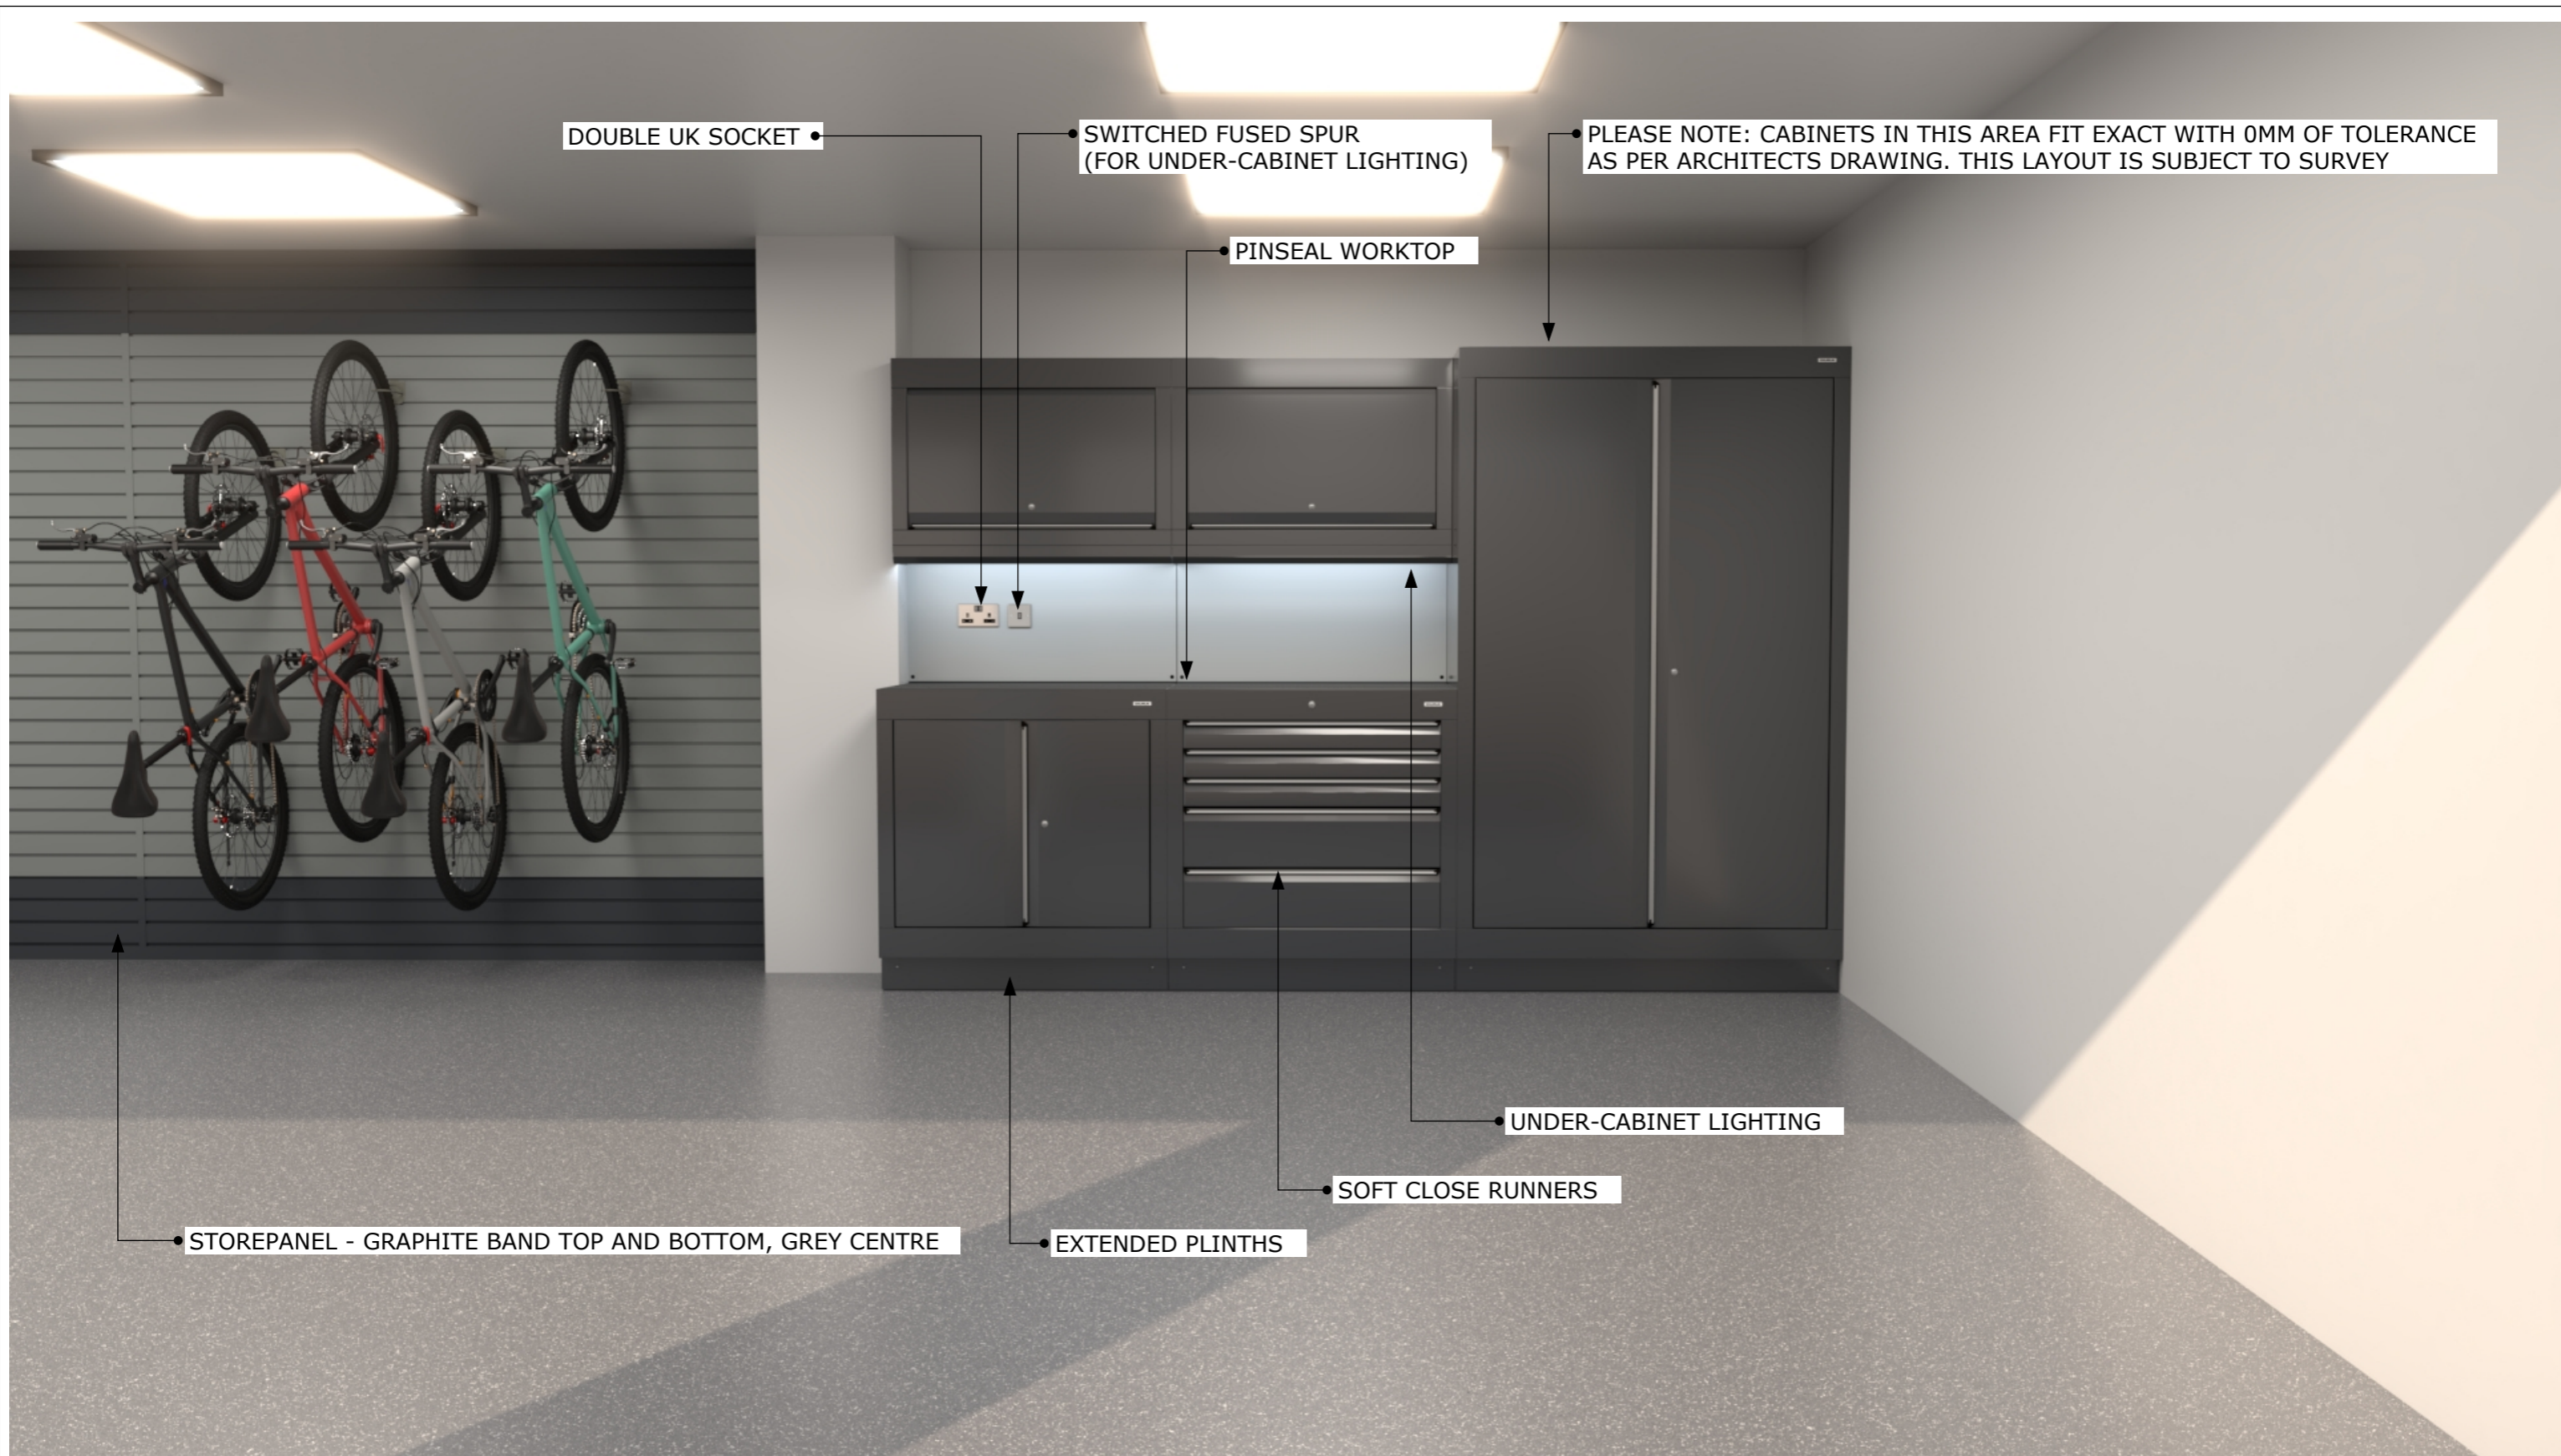

ALL ELECTRICAL/ PLUMBING WORK TO BE IN PLACE PRIOR TO DURA GARAGES INSTALL
DURA GARAGES IS NOT RESPONSIBLE FOR ELECTRICIAN/PLUMBING WORKS CARRIED OUT

Cabinet colour:	CABS 7016, BP 7035
StoreWall colour:	GRAPHITE / GREY
Wall type:	N/A
Floor spec:	N/A
Ceiling spec:	N/A

Description:	LAYOUT PROPOSAL
Client:	BALDERSON

Date:	24.02.2025
Drawn by:	M.SIMMONS
Drawing No:	
Rev:	2

This drawing is the property of Dura Ltd and may not be copied or shared with a third party, unless prior consent is given by Dura Ltd. Copyright © 2011 Dura Ltd.

DURA®
Fitted Garages

www.duragarages.com +44 (0) 1280 700 563