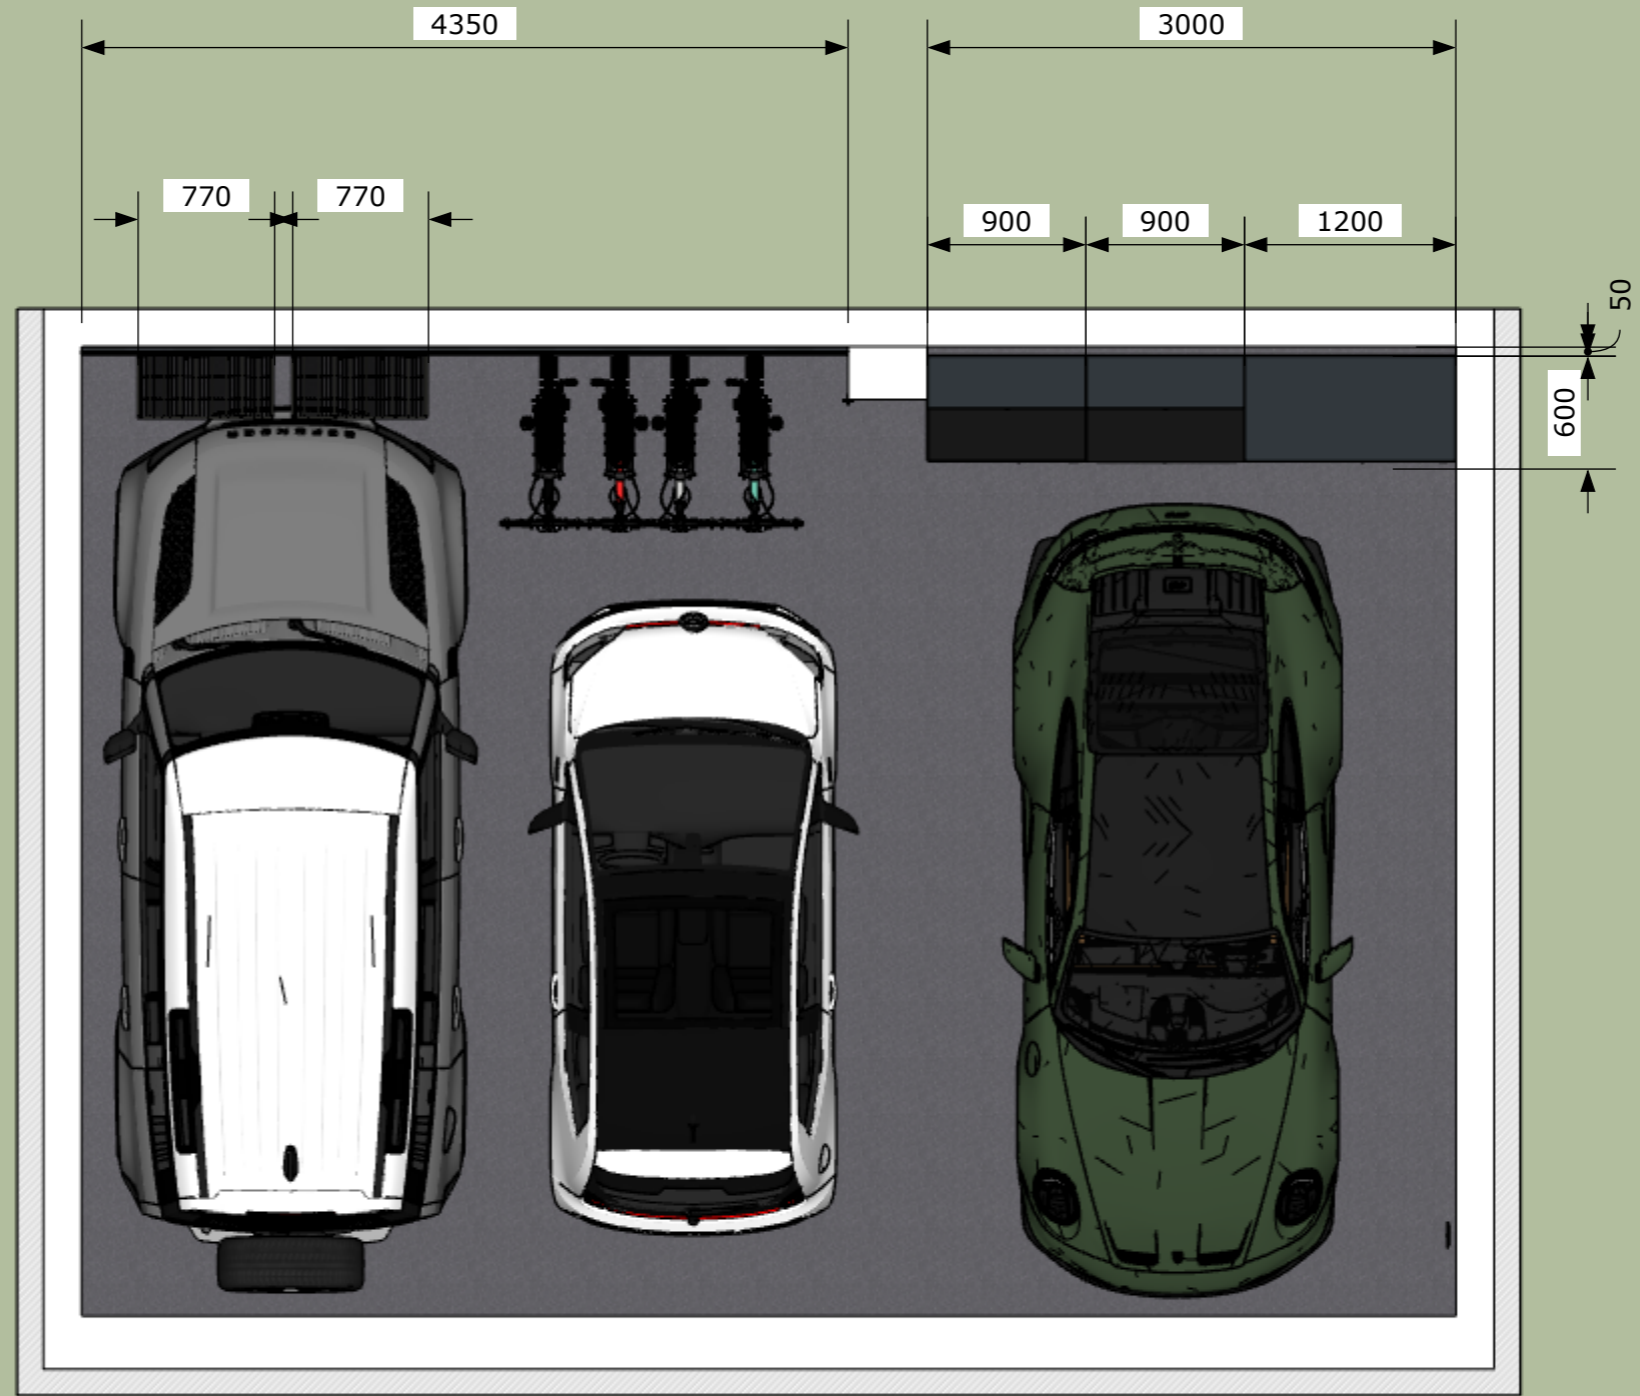

ALL ELECTRICAL/ PLUMBING WORK TO BE IN PLACE PRIOR TO DURA GARAGES INSTALL
DURA GARAGES IS NOT RESPONSIBLE FOR ELECTRICIAN/PLUMBING WORKS CARRIED OUT

Cabinet colour:	CABS 7016, BP 7035
StoreWall colour:	GRAPHITE / GREY
Wall type:	N/A
Floor spec:	N/A
Ceiling spec:	N/A

Description:	LAYOUT PROPOSAL
Client:	BALDERSON

Date:	24.02.2025
Drawn by:	M.SIMMONS
Drawing No:	
Rev:	2

This drawing is the property of Dura Ltd and may not be copied or shared with a third party, unless prior consent is given by Dura Ltd. Copyright © 2011 Dura Ltd.

DURA®
Fitted Garages

www.duragarages.com +44 (0) 1280 700 563