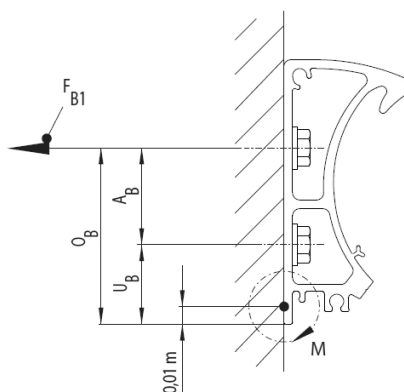

Force 1 means the pull-out force per upper fastener F(B).

FB1 Force 1 per fixing point	: 1661	N
M = Torque per folding arm	: 299	Nm

Please note that your selected awning configuration results in the following forces per upper fixing point (pull-out, lateral and/or shear forces). These must be accounted for by using suitable fixings.

bracket position left [mm]	: 90	mm
bracket position right [mm]	: 90	mm
arm position left	: 58	mm
arm position right	: 58	mm
type of control	: Remote-controlled motor IO Homecontrol	
Side of control (seen from the front)	: right	
control	: hand transmitter Situo 5 io II by weinor	
Type of engine	: Motor Sfy Sunea50 io 40/17 ohne Zubehör	
Somfy radio wind sensor io	: with Somfy Eolis 3D WireFree io; black housing	
real-design	: WE3-634	moon, my collections 2
Glue fabric?	: no, sewn fabric	
colour of thread Saba	: RAL 7001 Silver grey	
Cardboard container	: edges reinforcement	
weight	: 50	kg