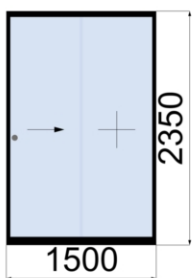

Position 5 - interior view (images similar)

front view