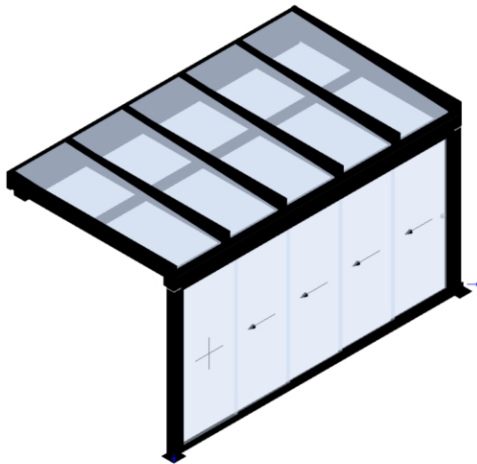

## Configuration details

weinor Ltd 73 Cornhill EC3V 3QQ London

customer: 165708

reference: CORNICK SO17558

Page 7 of 11

isometric view

top view

weinor Ltd  
73 Cornhill  
GB-EC3V 3QQ London  
weinor.com