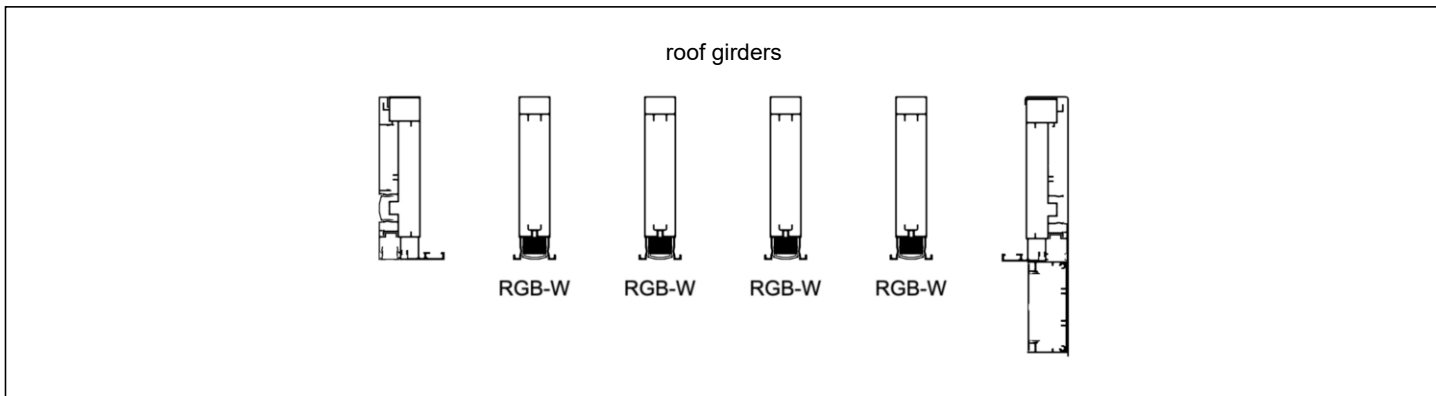

Configuration details

weinor Ltd 73 Cornhill EC3V 3QQ London

customer: 165708

reference: CORNICK SO17558

Page 10 of 11