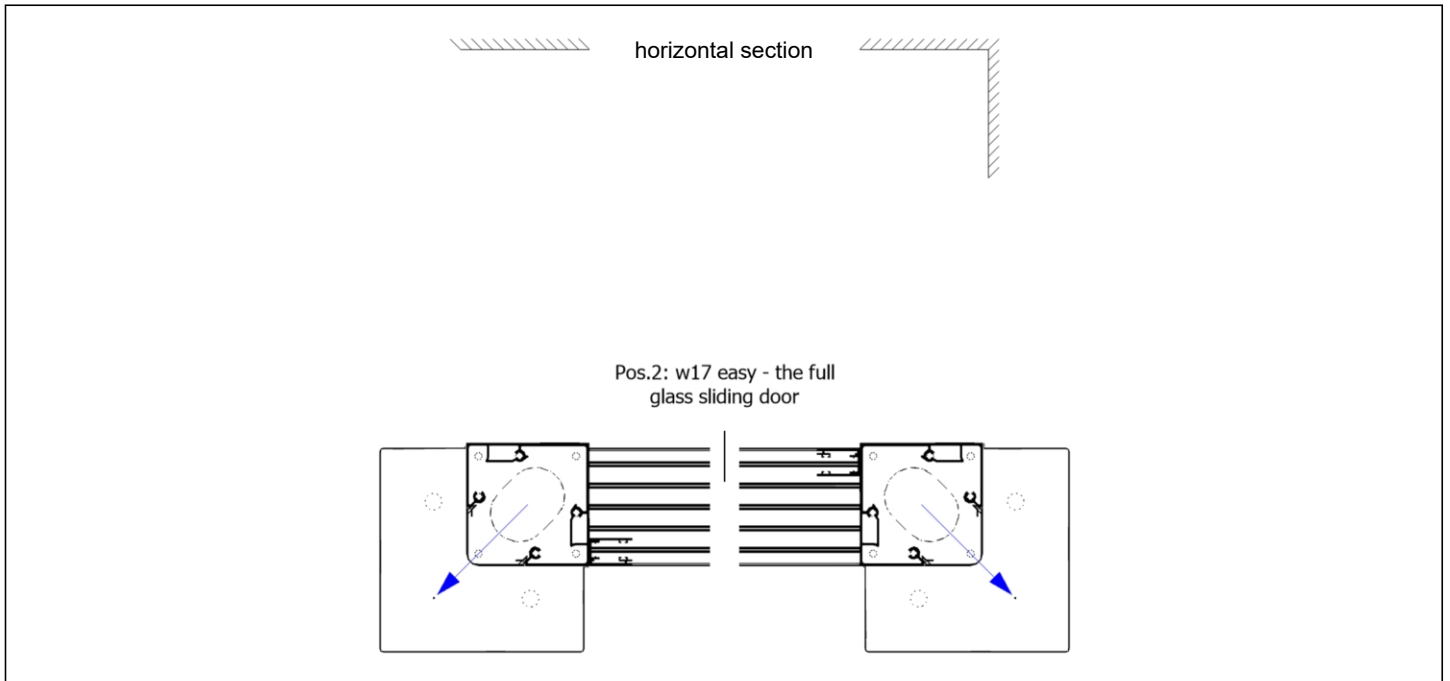

Configuration details

weinor Ltd 73 Cornhill EC3V 3QQ London

customer: 165708 reference: CORNICK SO17558

Page 9 of 11