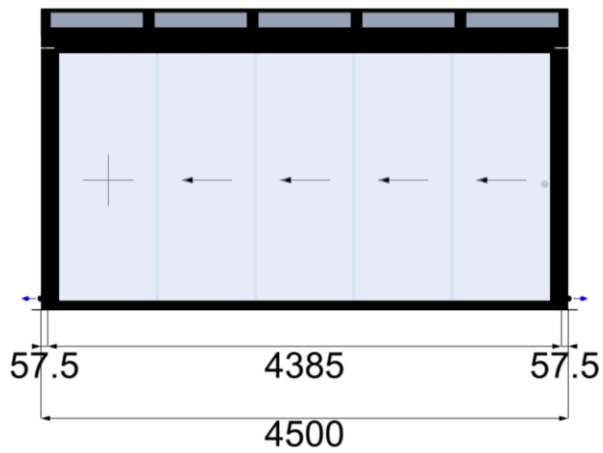

## Configuration details

weinor Ltd 73 Cornhill EC3V 3QQ London

customer: 165708 reference: CORNICK SO17558

Page 8 of 11

front view

side view left

side view right