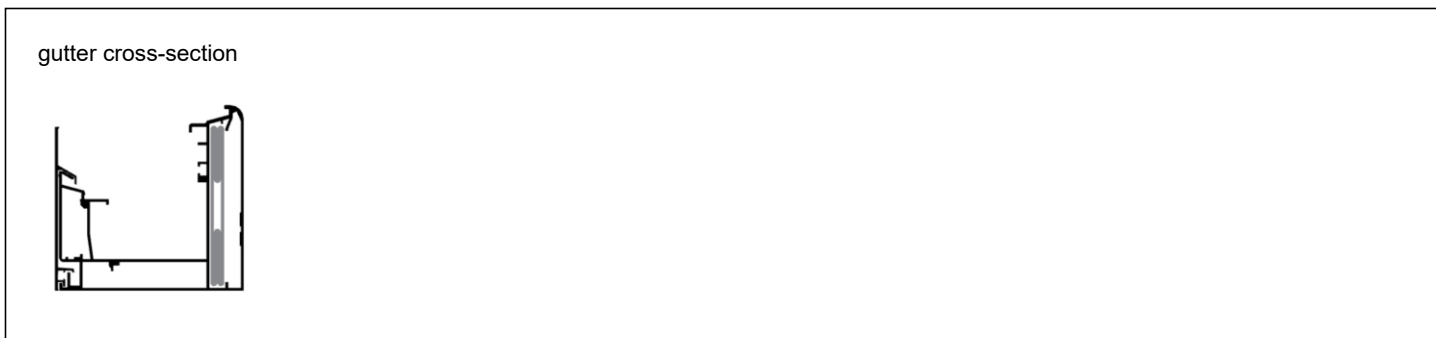

Configuration details

weinor Ltd 73 Cornhill EC3V 3QQ London

customer: 165708

reference: CORNICK SO17558

Page 10 of 11