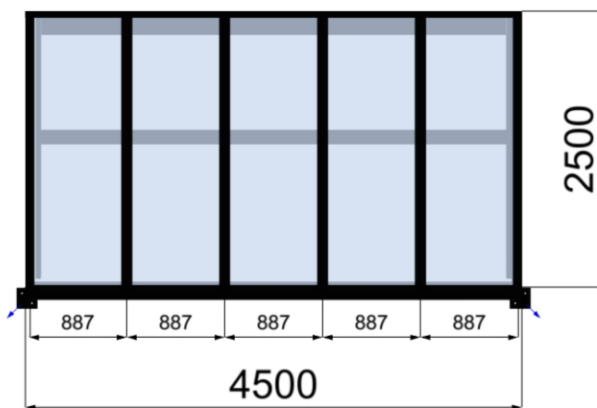

## Configuration details

weinor Ltd 73 Cornhill EC3V 3QQ London

customer: 165708

reference: CORNICK SO17558

Page 7 of 11

isometric view

top view

weinor Ltd  
73 Cornhill  
GB-EC3V 3QQ London  
weinor.com