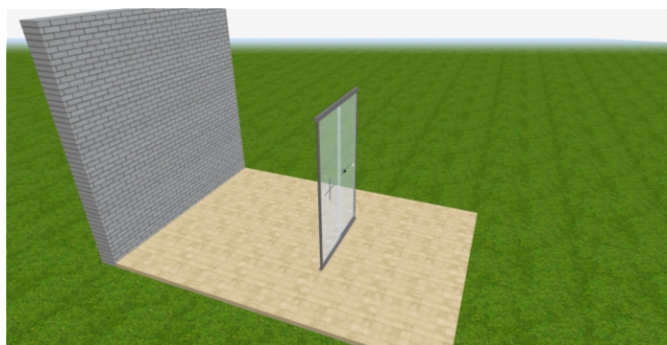

Position 5 - interior view (images similar)

front view

Screenshot

value of goods GBP	discount amount	net GBP	VAT (0 %)	Total GBP
18.882,00	7.552,80	11.329,20	0,00	11.329,20

weinor Ltd
73 Cornhill
GB-EC3V 3QQ London
weinor.com

Managing Director:
Tim Földner
General partner:
Weinor Beteiligungs-GmbH
Köln

VAT no.: 335 2381 16
Company no.: 12193066
UTR no.: 33431 24084
EORI no.: GB335238116000

Domestic transfers:
Commerzbank London
Sort Code: 406201
Account Number: 307 537 10
International transfers:
Commerzbank London
IBAN: GB51 COBA 4062 0130 7537 10
Swift: MIDLGB22 a/c COBAGB2X