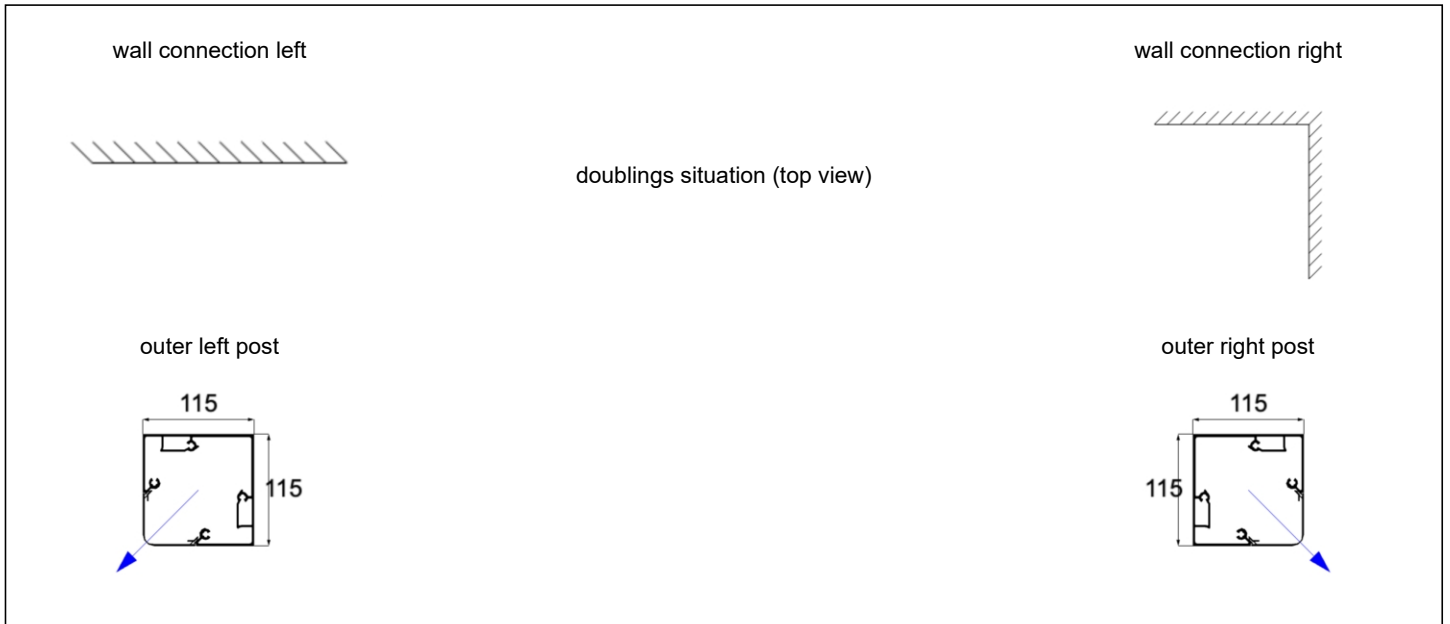

Configuration details

weinor Ltd 73 Cornhill EC3V 3QQ London

customer: 165708 reference: CORNICK SO17558

Page 9 of 11