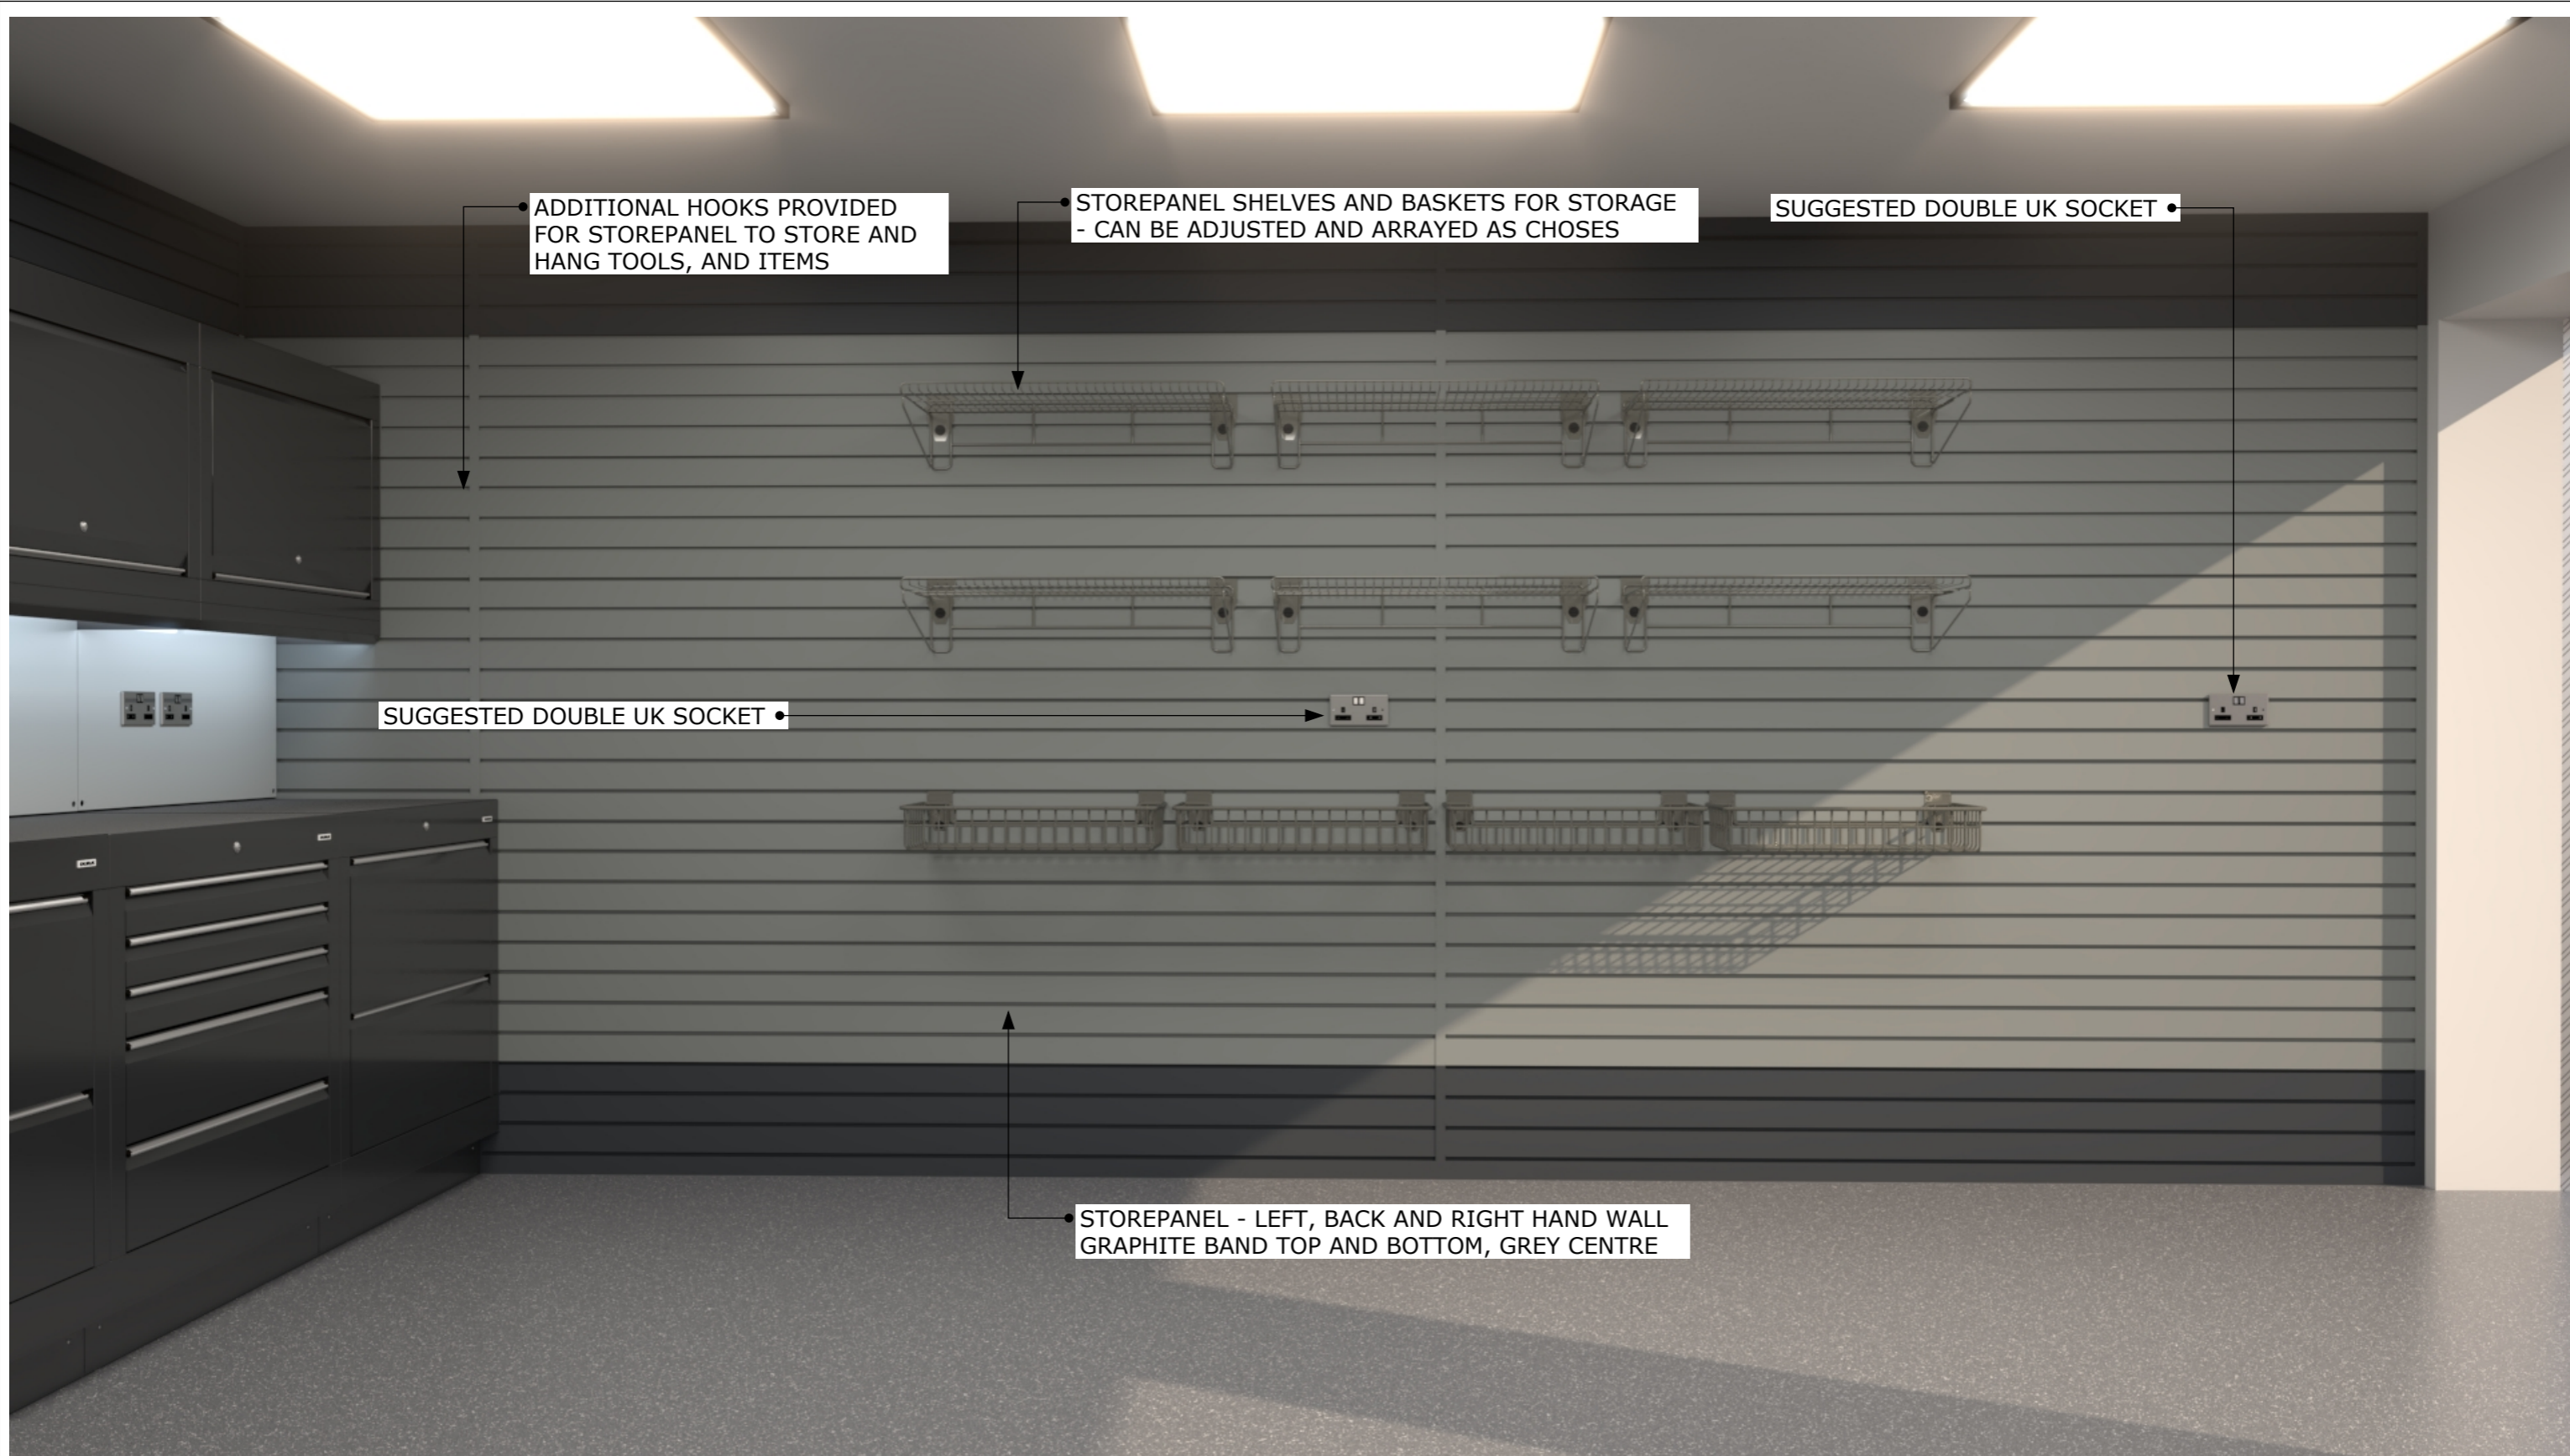

• ADDITIONAL HOOKS PROVIDED FOR STOREPANEL TO STORE AND HANG TOOLS, AND ITEMS

• STOREPANEL SHELVES AND BASKETS FOR STORAGE - CAN BE ADJUSTED AND ARRAYED AS CHOSSES

• SUGGESTED DOUBLE UK SOCKET

• SUGGESTED DOUBLE UK SOCKET

• STOREPANEL - LEFT, BACK AND RIGHT HAND WALL GRAPHITE BAND TOP AND BOTTOM, GREY CENTRE

ALL ELECTRICAL/ PLUMBING WORK TO BE IN PLACE PRIOR TO DURA GARAGES INSTALL
DURA GARAGES IS NOT RESPONSIBLE FOR ELECTRICIAN/PLUMBING WORKS CARRIED OUT

Cabinet colour:	CABS 7016, BP 7035
StoreWall colour:	GRAPHITE / GREY
Wall type:	N/A
Floor spec:	N/A
Ceiling spec:	N/A

Description:	LAYOUT PROPOSAL OPT.2
Client:	BALDERSON

Date:	09.02.2025
Drawn by:	M.SIMMONS
Drawing No:	
Rev:	1

This drawing is the property of Dura Ltd and may not be copied or shared with a third party, unless prior consent is given by Dura Ltd. Copyright © 2011 Dura Ltd.

DURA®
Fitted Garages

www.duragarages.com +44 (0) 1280 700 563