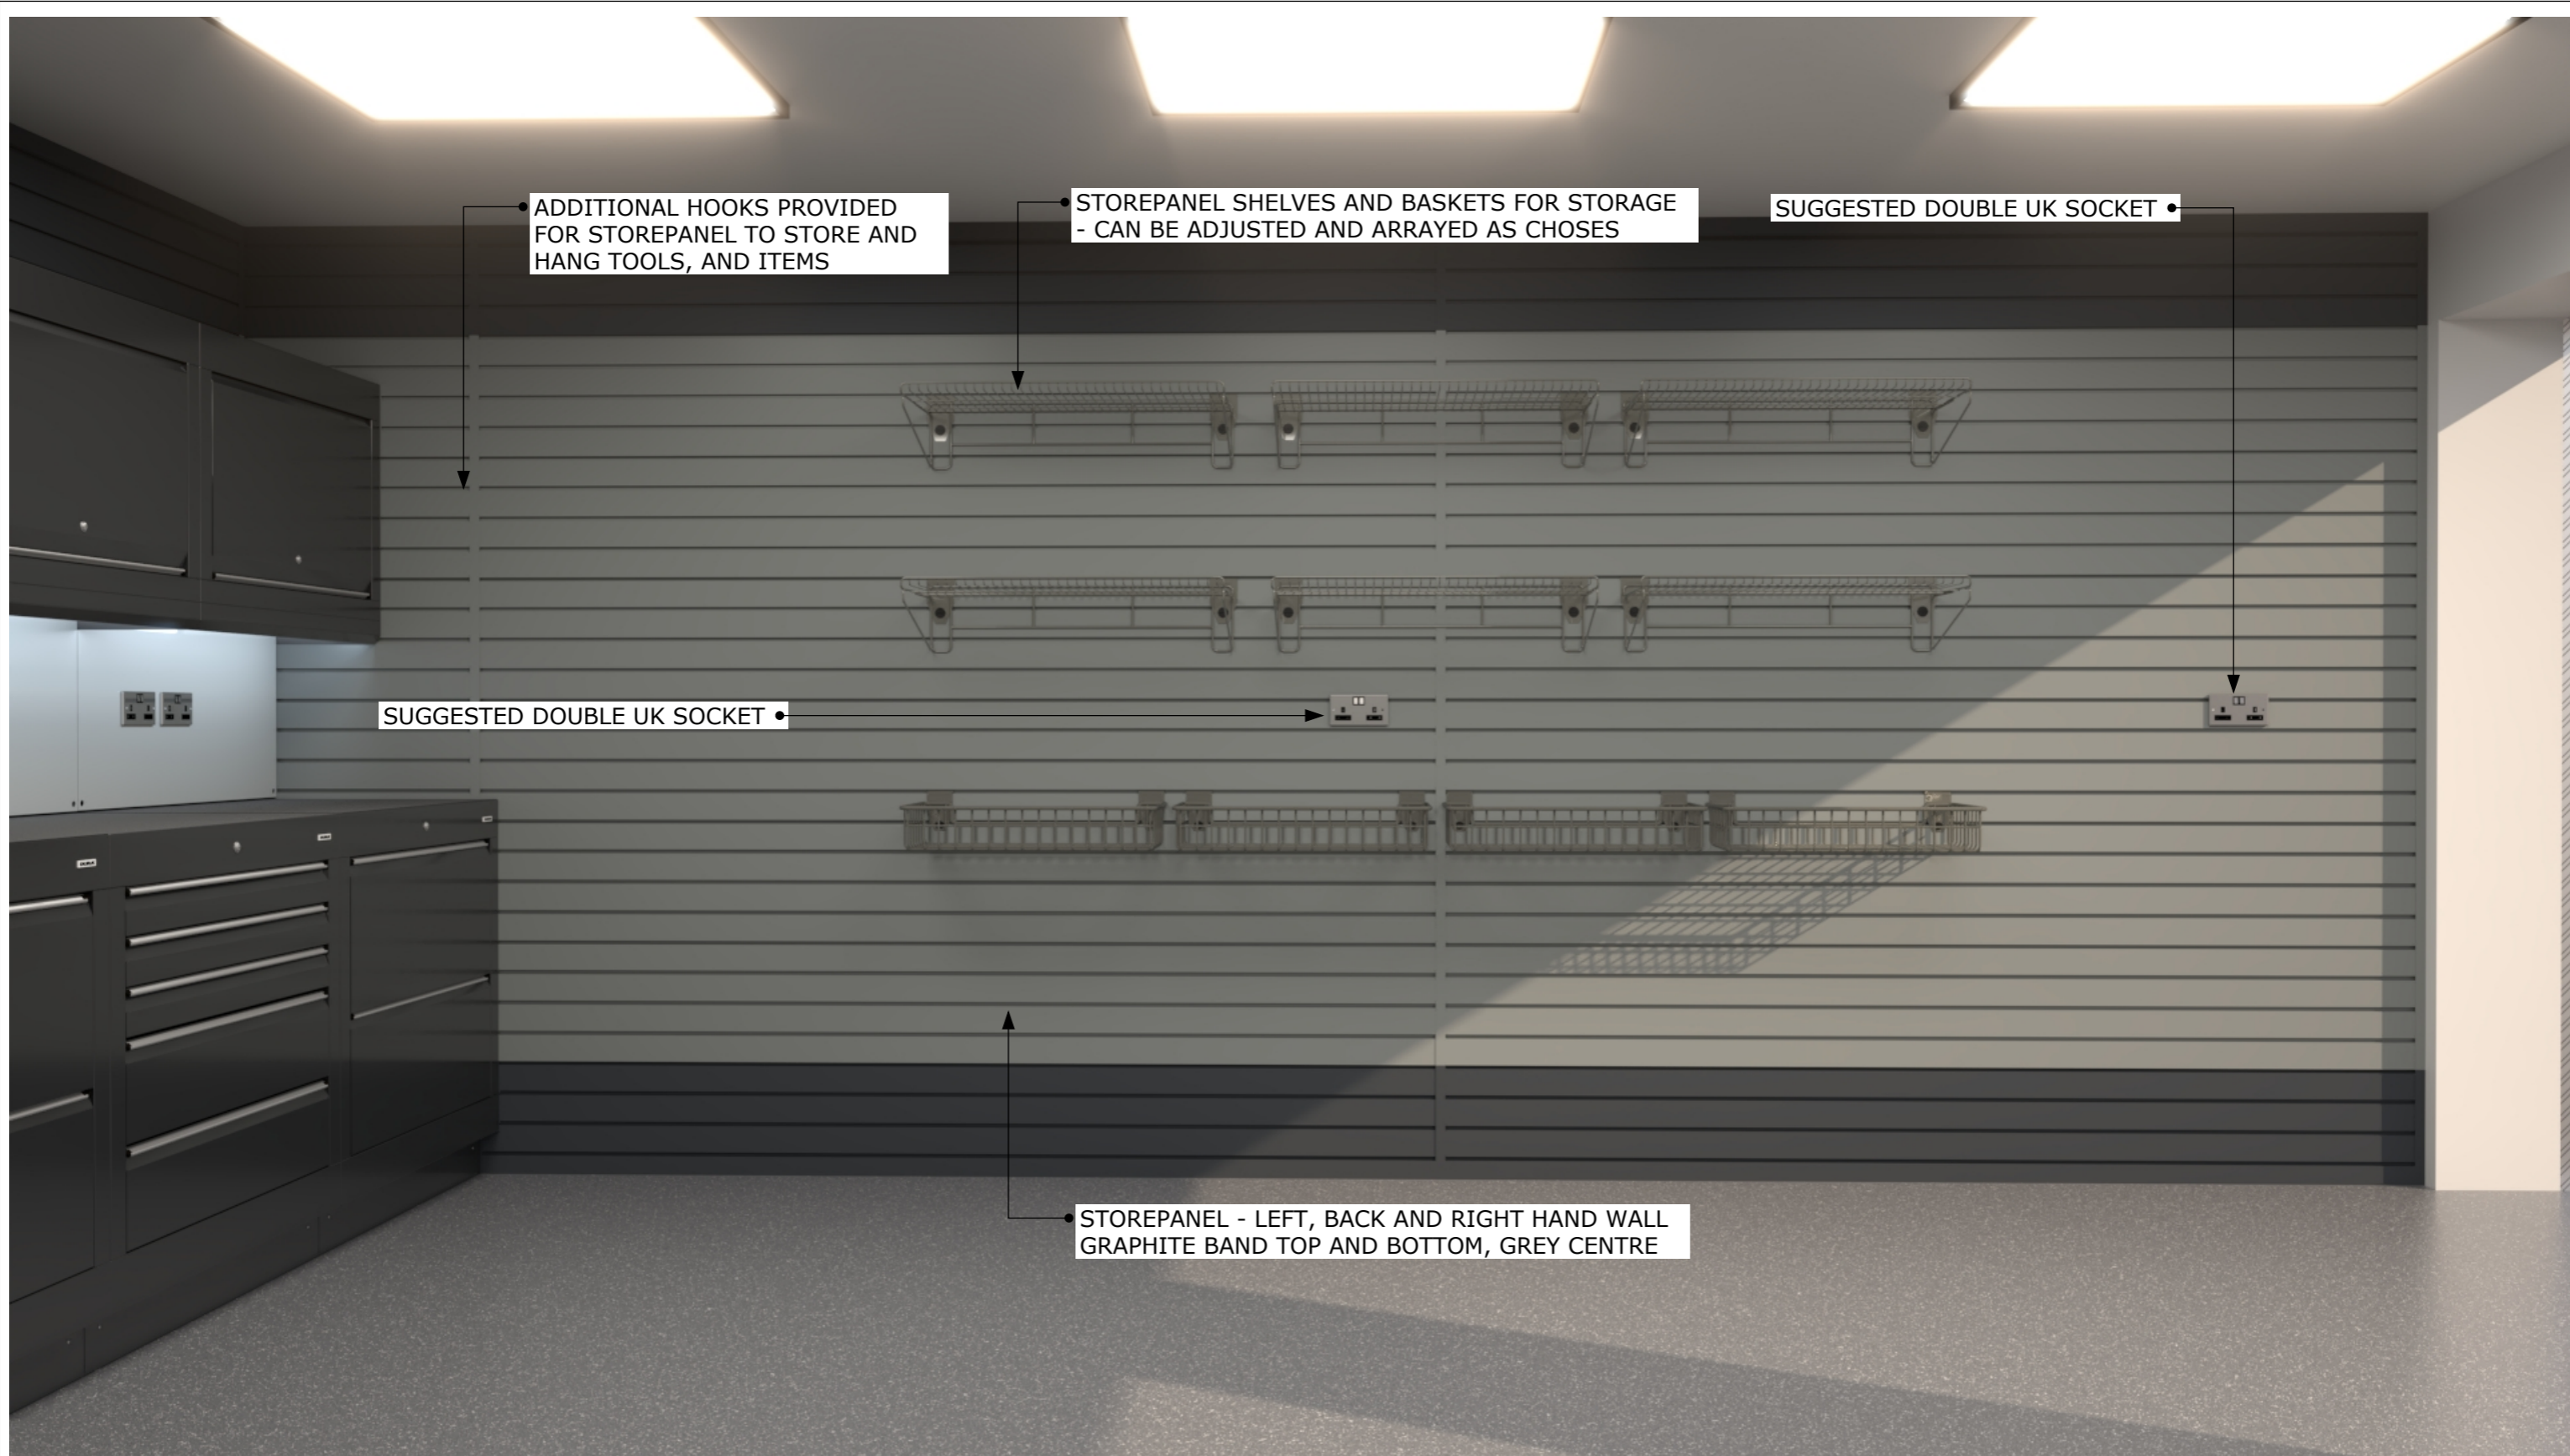

• ADDITIONAL HOOKS PROVIDED FOR STOREPANEL TO STORE AND HANG TOOLS, AND ITEMS

• STOREPANEL SHELVES AND BASKETS FOR STORAGE - CAN BE ADJUSTED AND ARRAYED AS CHOSSES

• SUGGESTED DOUBLE UK SOCKET

• SUGGESTED DOUBLE UK SOCKET

• STOREPANEL - LEFT, BACK AND RIGHT HAND WALL GRAPHITE BAND TOP AND BOTTOM, GREY CENTRE

ALL ELECTRICAL/ PLUMBING WORK TO BE IN PLACE PRIOR TO DURA GARAGES INSTALL
DURA GARAGES IS NOT RESPONSIBLE FOR ELECTRICIAN/PLUMBING WORKS CARRIED OUT

Cabinet colour:	CABS 7016, BP 7035
StoreWall colour:	GRAPHITE / GREY
Wall type:	N/A
Floor spec:	N/A
Ceiling spec:	N/A

Description:	LAYOUT PROPOSAL OPT.1
Client:	BALDERSON

Date:	09.02.2025
Drawn by:	M.SIMMONS
Drawing No:	
Rev:	1

This drawing is the property of Dura Ltd and may not be copied or shared with a third party, unless prior consent is given by Dura Ltd. Copyright © 2011 Dura Ltd.

DURA®
Fitted Garages

www.duragarages.com +44 (0) 1280 700 563