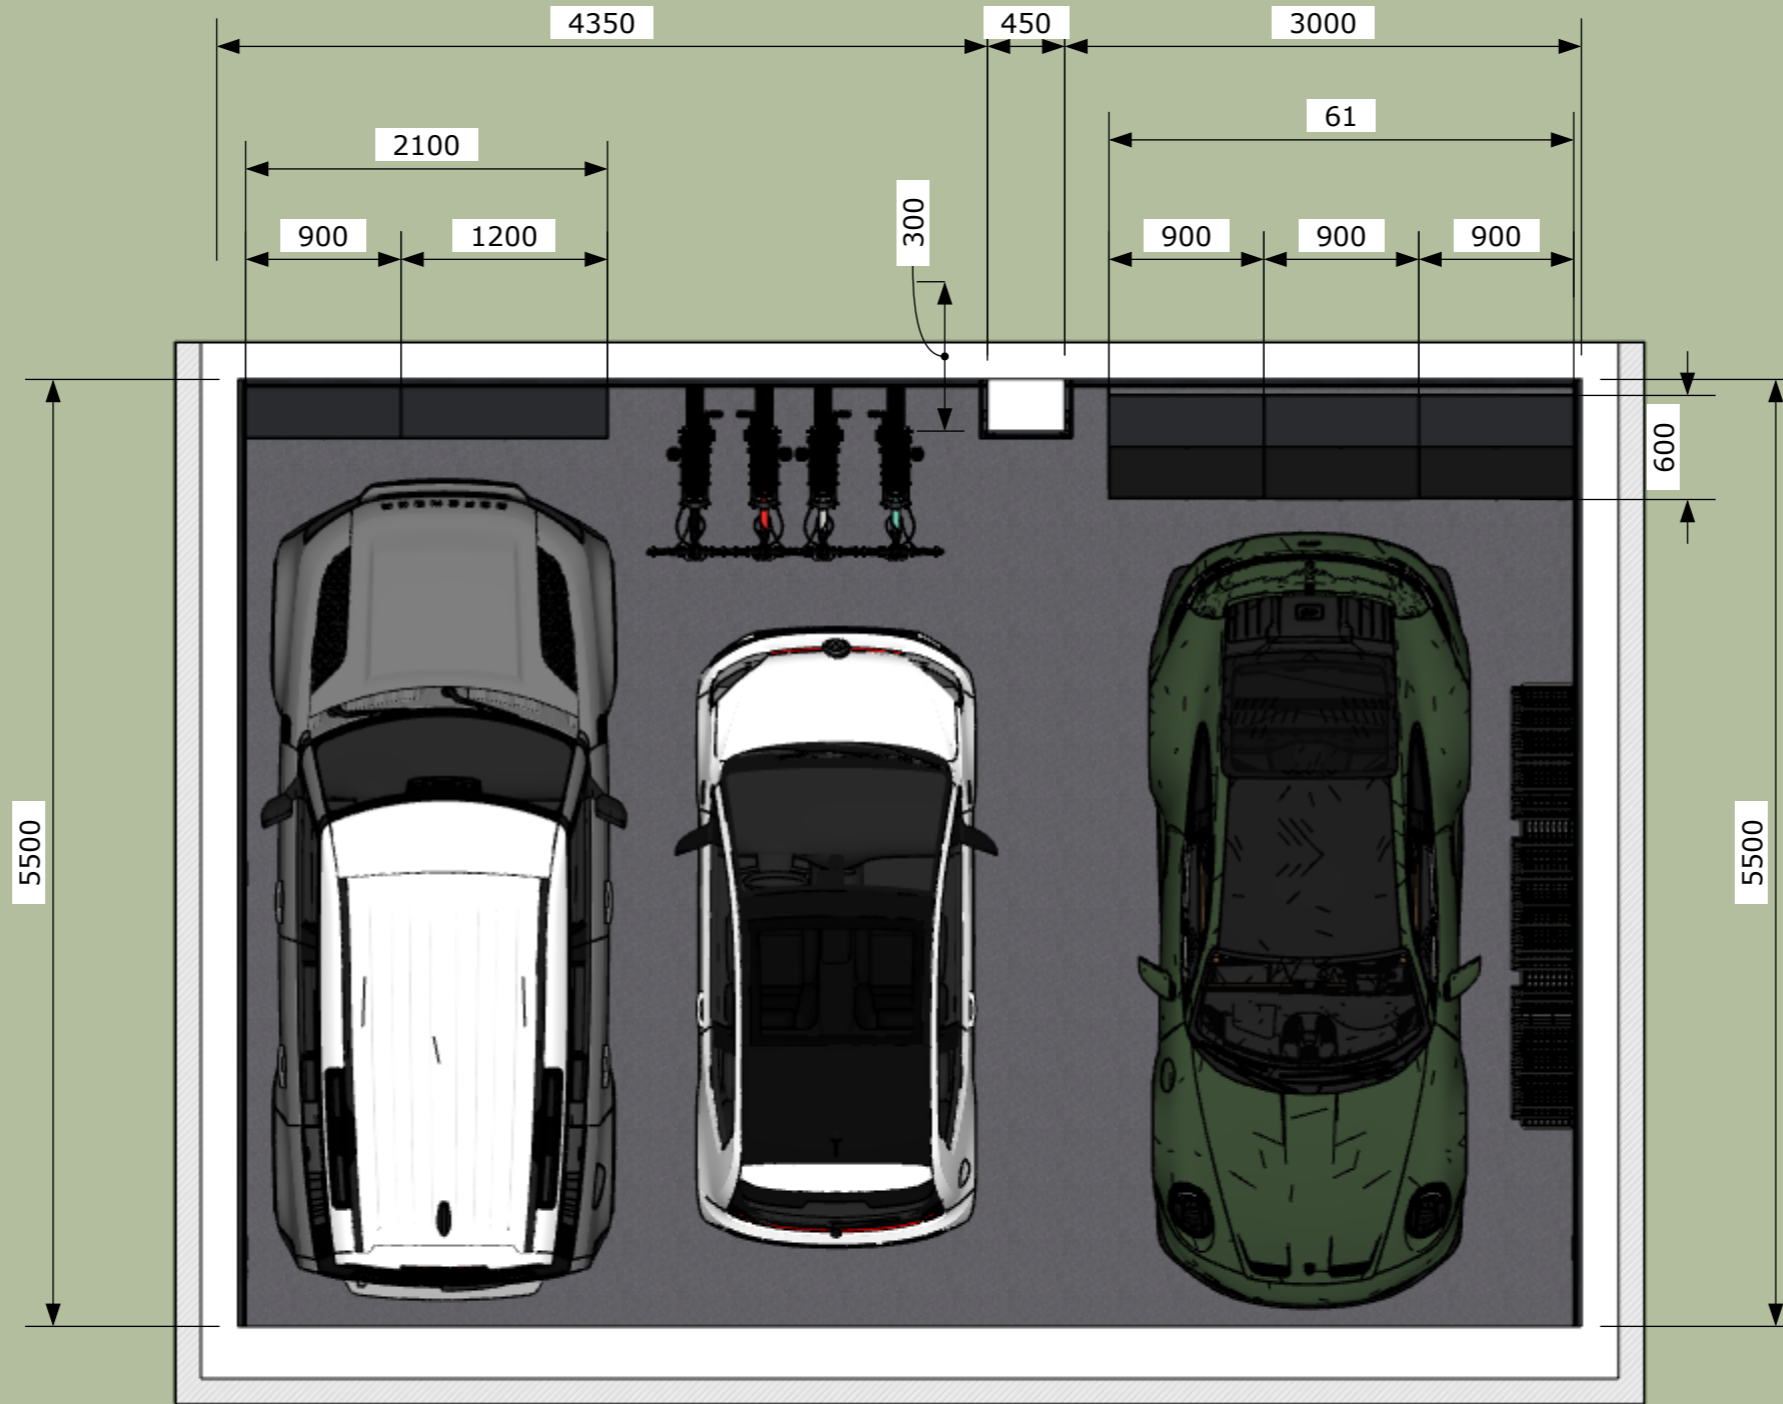

ALL ELECTRICAL/ PLUMBING WORK TO BE IN PLACE PRIOR TO DURA GARAGES INSTALL
DURA GARAGES IS NOT RESPONSIBLE FOR ELECTRICIAN/PLUMBING WORKS CARRIED OUT

Cabinet colour:	CABS 7016, BP 7035
StoreWall colour:	GRAPHITE / GREY
Wall type:	N/A
Floor spec:	N/A
Ceiling spec:	N/A

Description:	LAYOUT PROPOSAL OPT.1
Client:	BALDERSON

Date:	09.02.2025
Drawn by:	M.SIMMONS
Drawing No:	
Rev:	1

This drawing is the property of Dura Ltd and may not be copied or shared with a third party, unless prior consent is given by Dura Ltd. Copyright © 2011 Dura Ltd.

DURA®
Fitted Garages

www.duragarages.com +44 (0) 1280 700 563