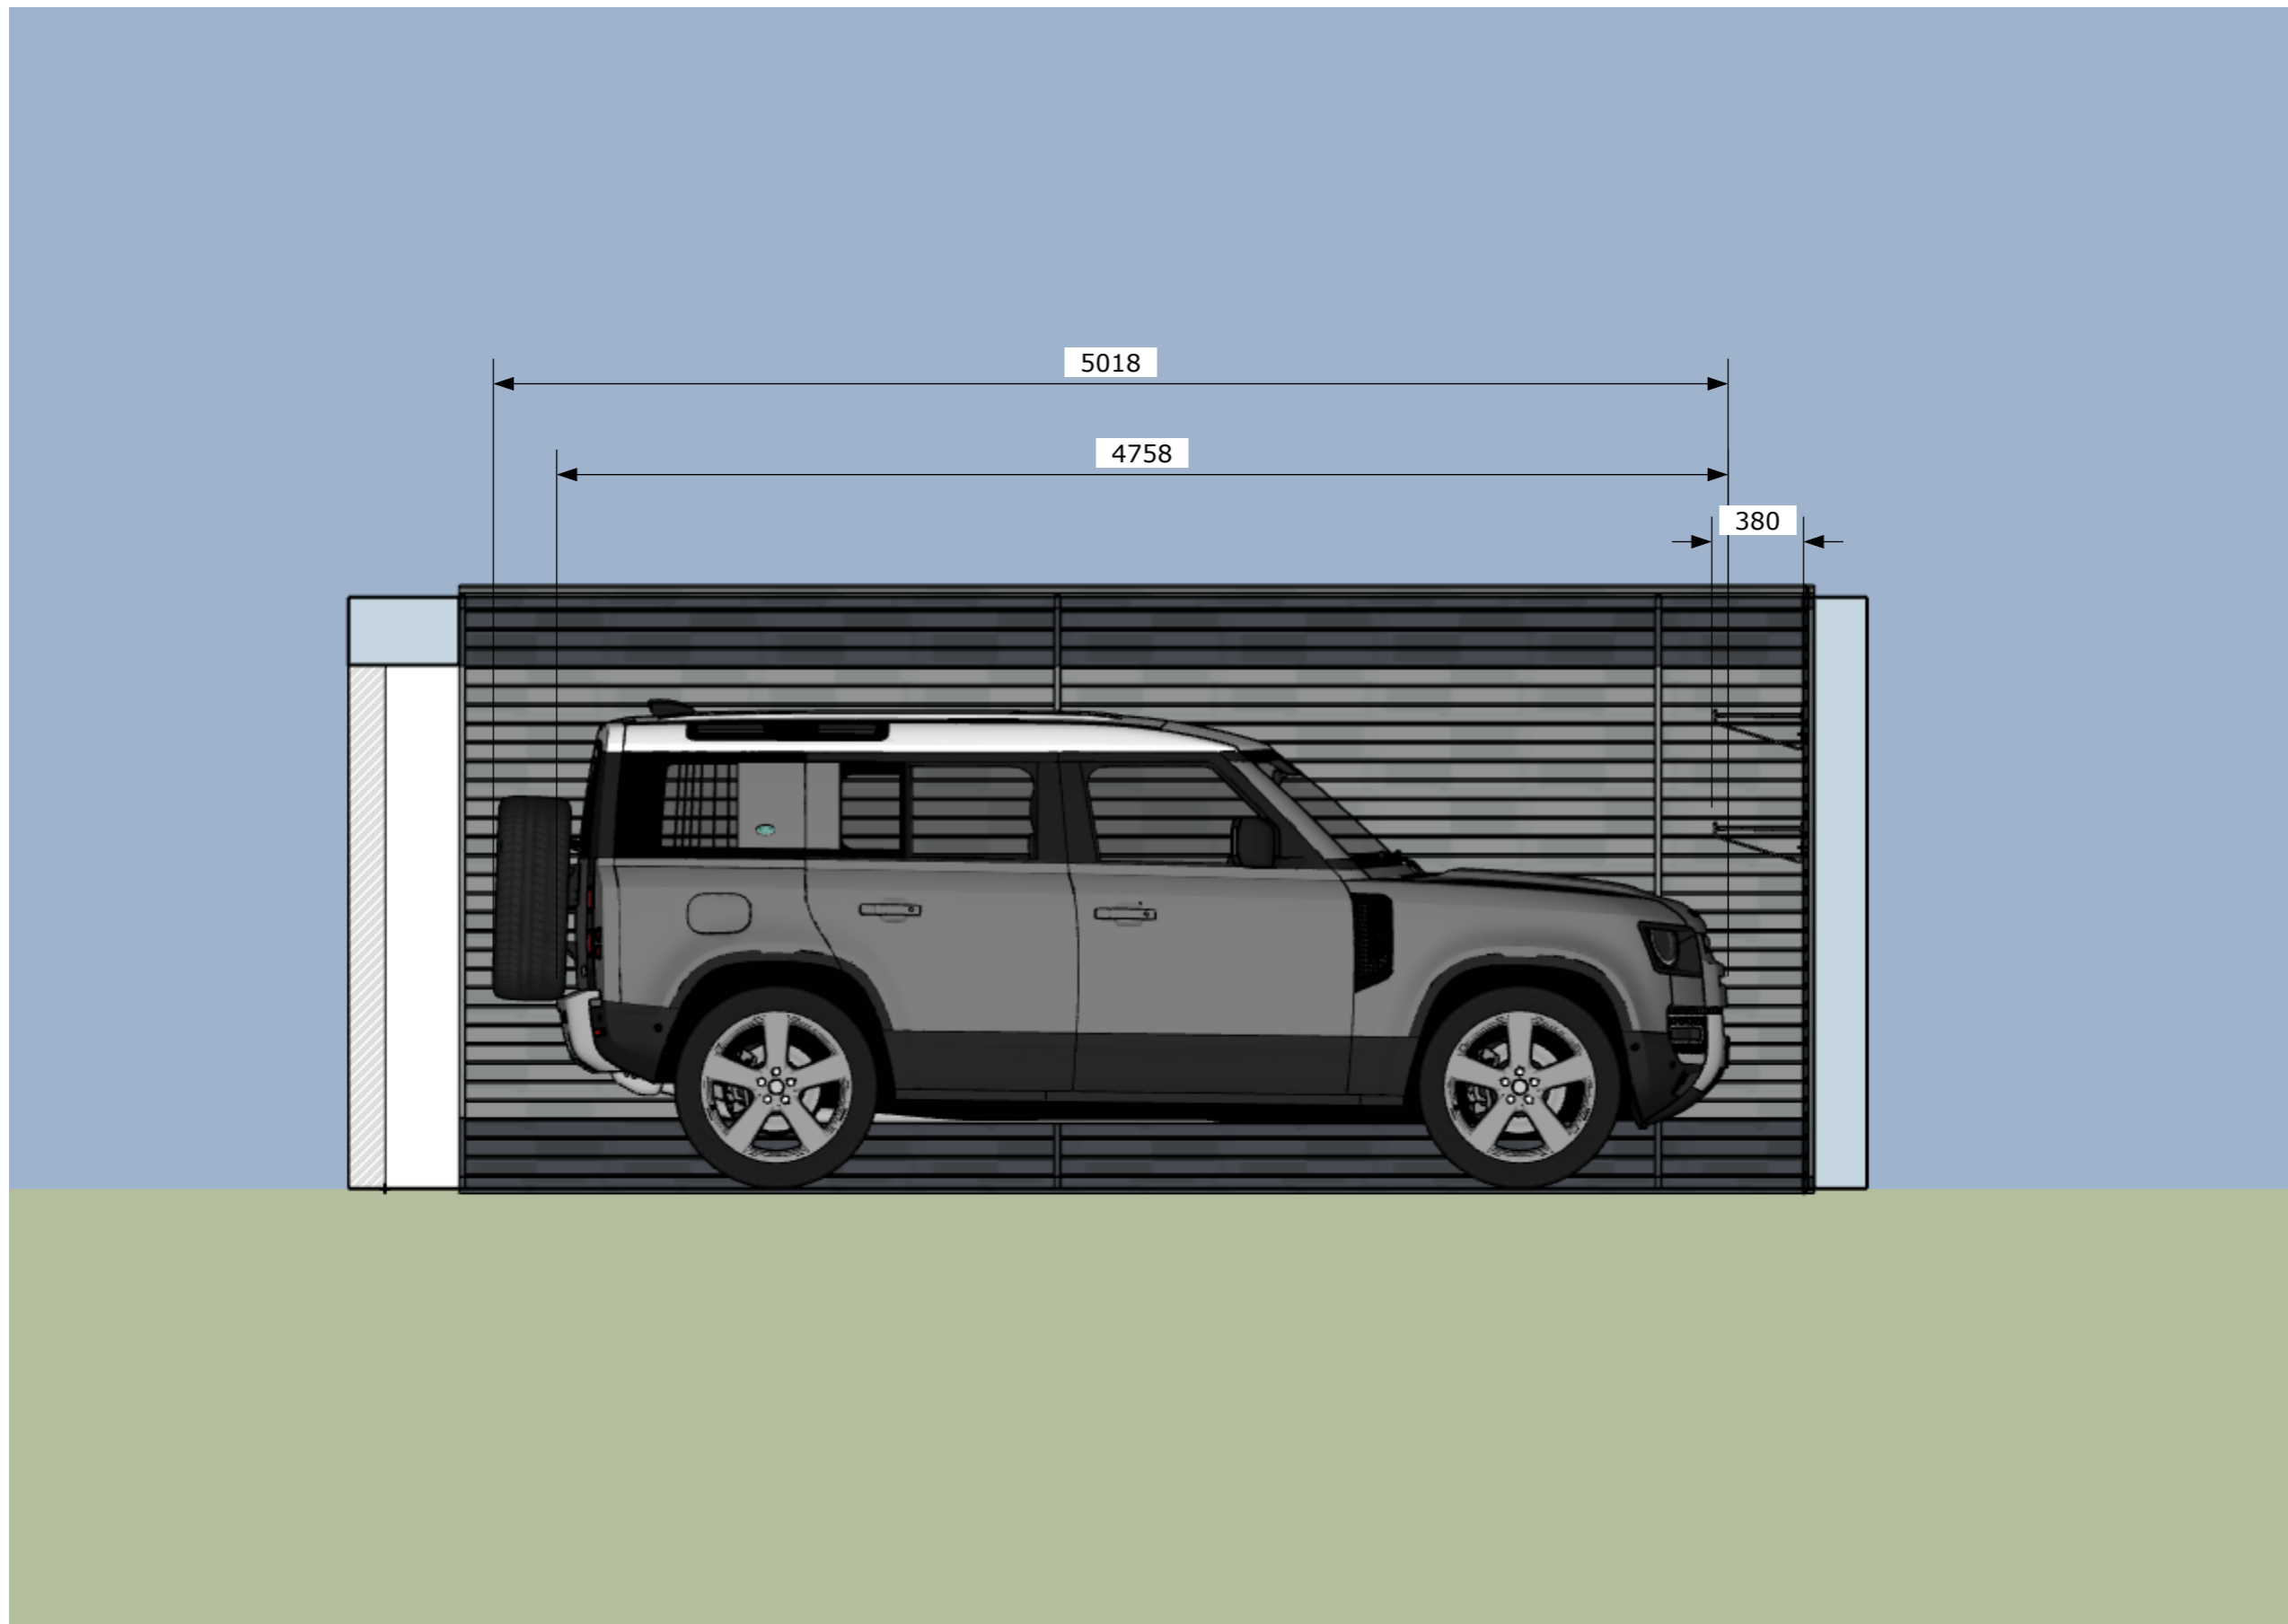

ALL ELECTRICAL/ PLUMBING WORK TO BE IN PLACE PRIOR TO DURA GARAGES INSTALL
DURA GARAGES IS NOT RESPONSIBLE FOR ELECTRICIAN/PLUMBING WORKS CARRIED OUT

Cabinet colour:	CABS 7016, BP 7035
StoreWall colour:	GRAPHITE / GREY
Wall type:	N/A
Floor spec:	N/A
Ceiling spec:	N/A

Description:	LAYOUT PROPOSAL OPT.2
Client:	BALDERSON

Date:	09.02.2025
Drawn by:	M.SIMMONS
Drawing No:	
Rev:	1

This drawing is the property of Dura Ltd and may not be copied or shared with a third party, unless prior consent is given by Dura Ltd. Copyright © 2011 Dura Ltd.