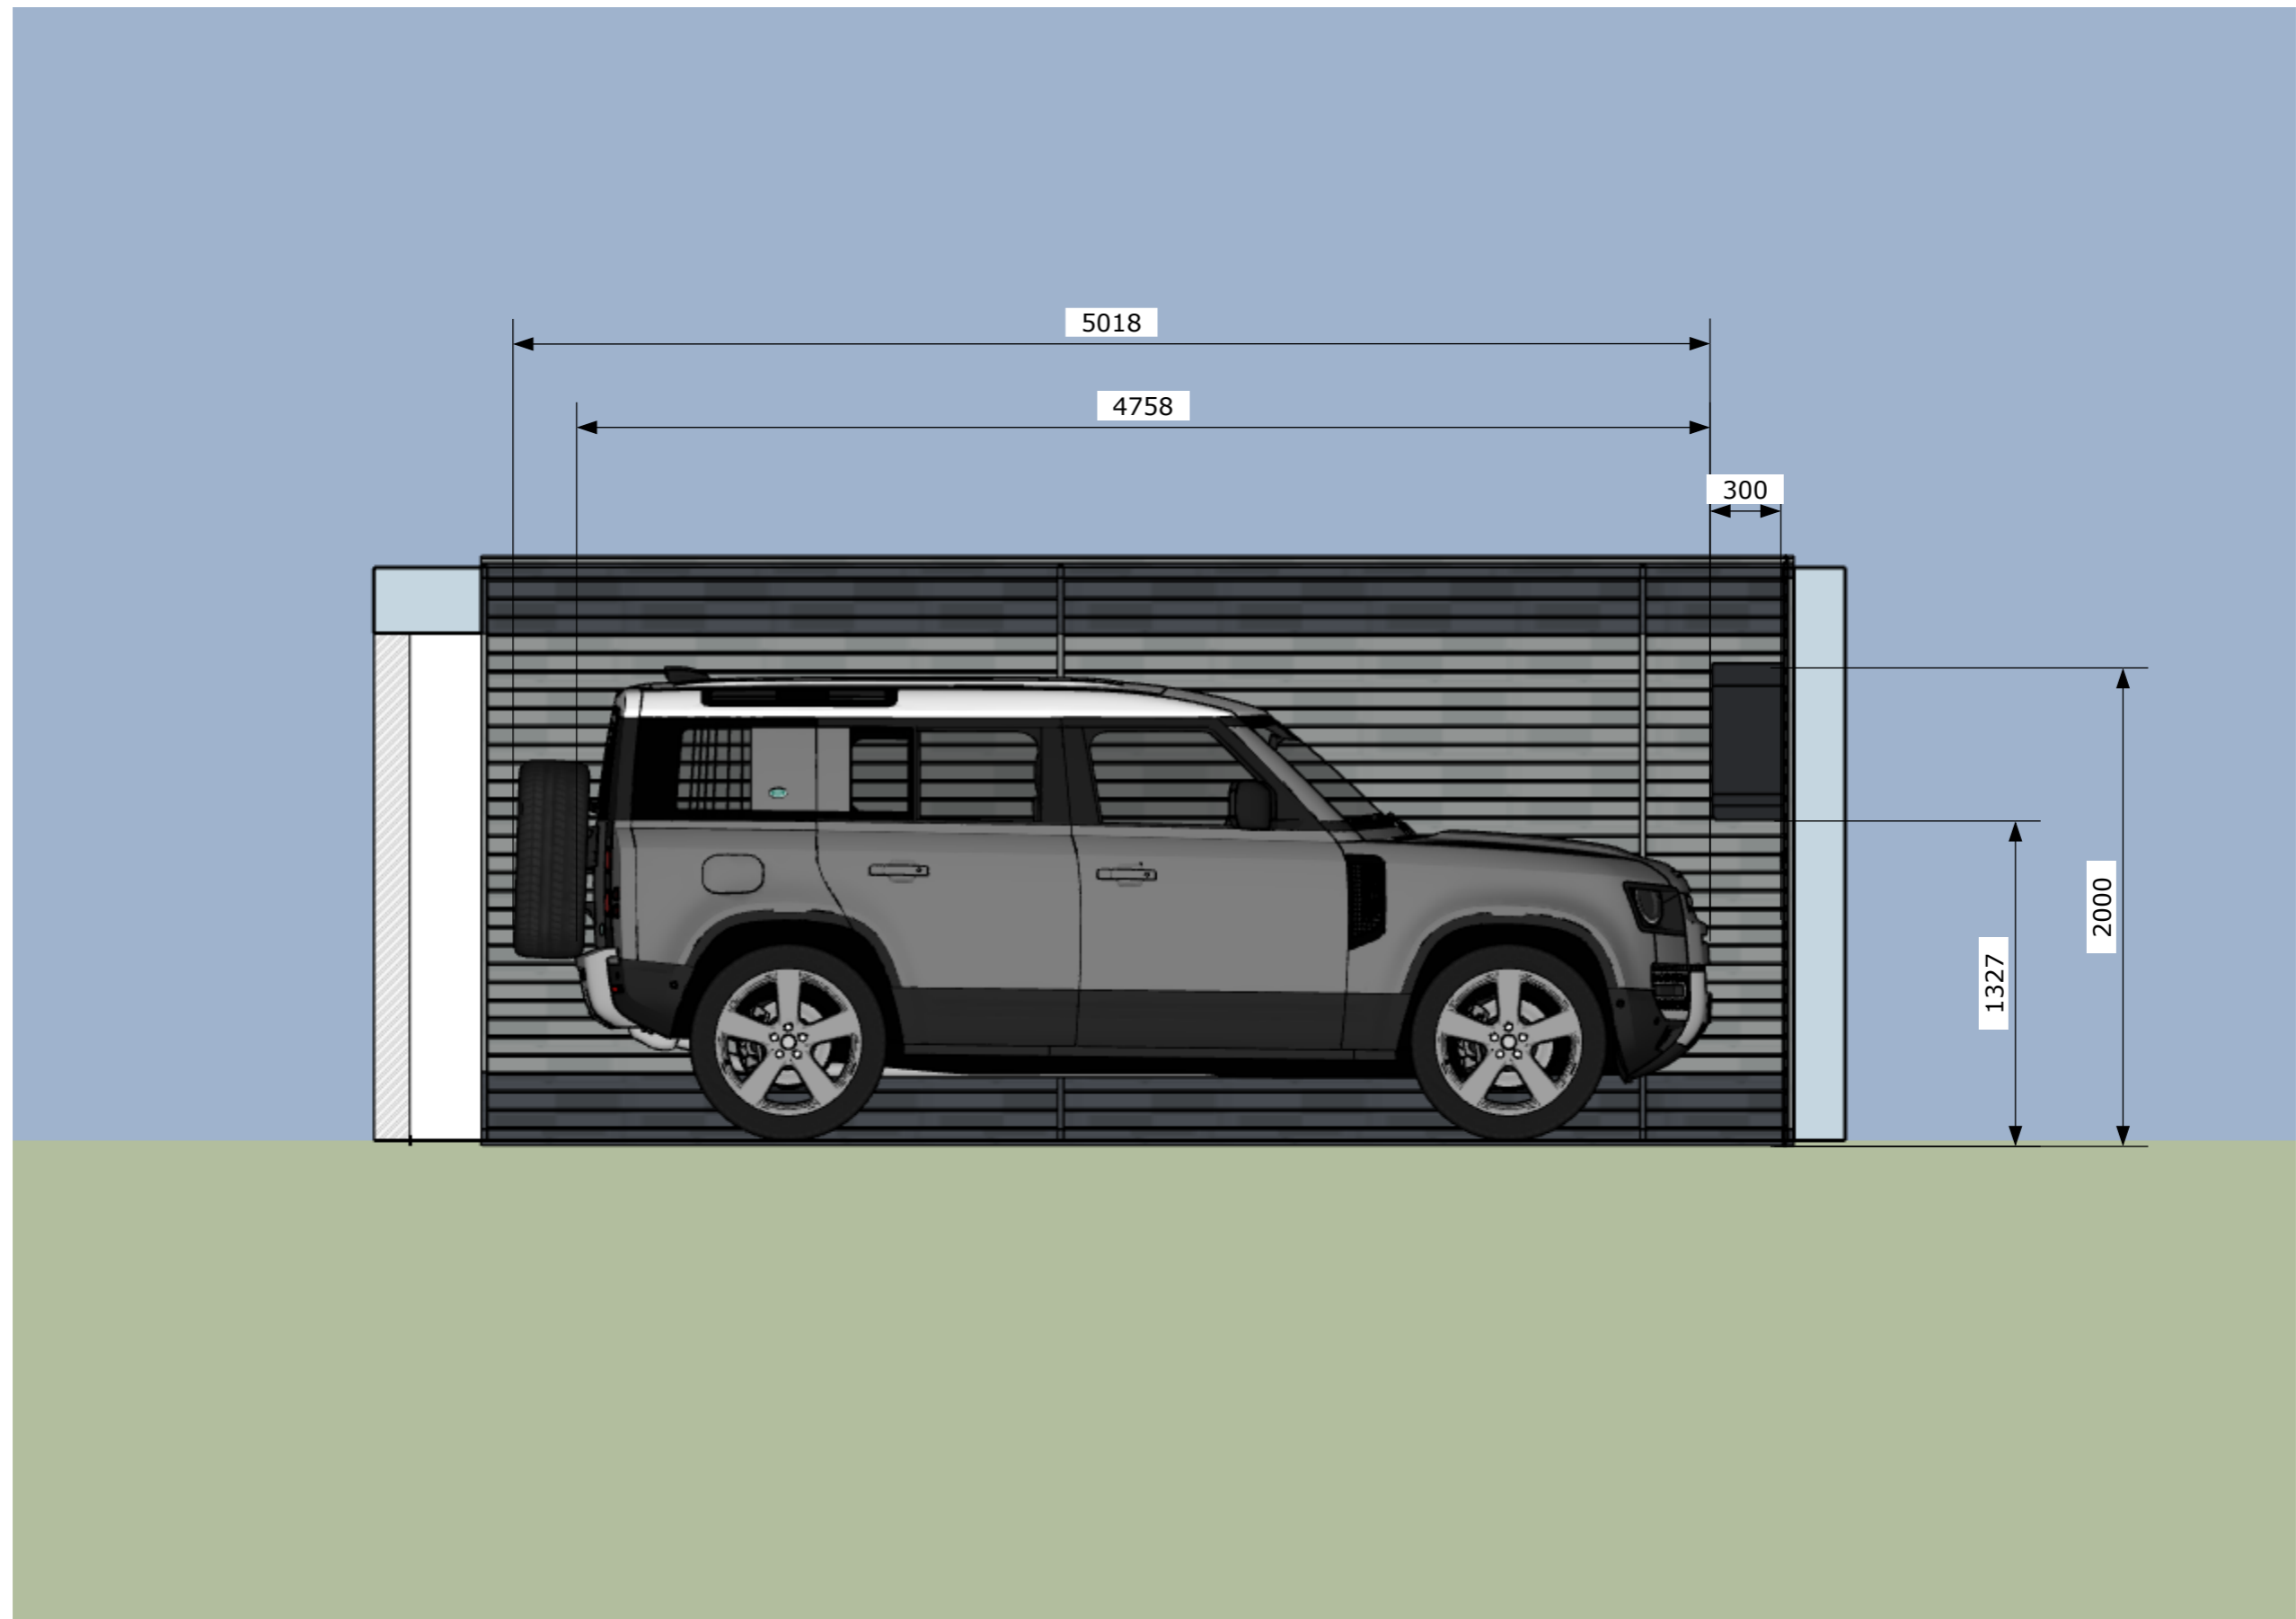

ALL ELECTRICAL/ PLUMBING WORK TO BE IN PLACE PRIOR TO DURA GARAGES INSTALL
DURA GARAGES IS NOT RESPONSIBLE FOR ELECTRICIAN/PLUMBING WORKS CARRIED OUT

Cabinet colour:	CABS 7016, BP 7035
StoreWall colour:	GRAPHITE / GREY
Wall type:	N/A
Floor spec:	N/A
Ceiling spec:	N/A

Description:	LAYOUT PROPOSAL OPT.1
Client:	BALDERSON

Date:	09.02.2025
Drawn by:	M.SIMMONS
Drawing No:	
Rev:	1

This drawing is the property of Dura Ltd and may not be copied or shared with a third party, unless prior consent is given by Dura Ltd. Copyright © 2011 Dura Ltd.