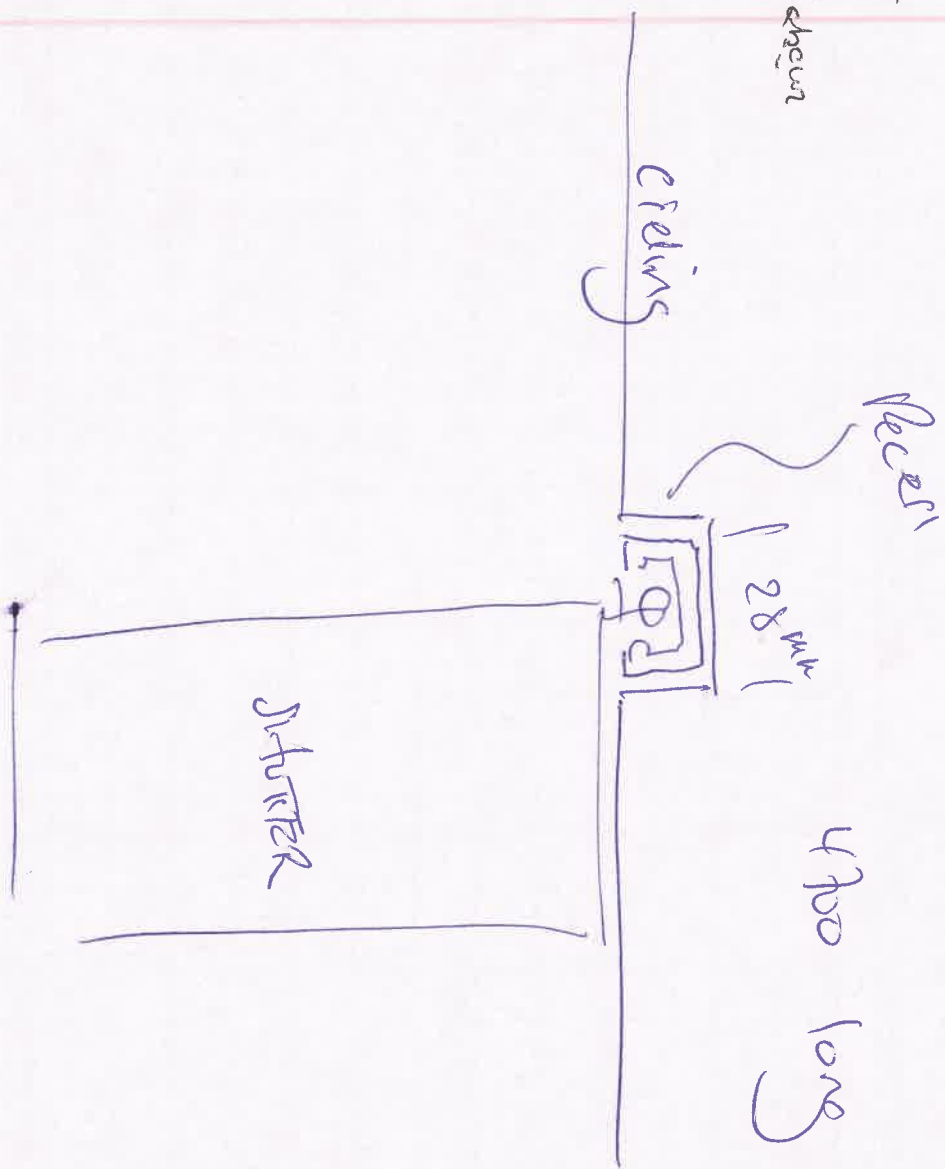

## Scott Ruderham

---

**From:** Scott Ruderham  
**Sent:** 21 January 2026 13:53  
**To:** S:CRAFT Support  
**Subject:** Shutter Track Pieces - SO17485 Dixon

Good afternoon,

I wonder if you can please help?

We have no history on our system to go back on – but we know S CRAFT supplied these shutters and we require some parts please.

Can you advise if you can supply 'Bi-Fold Track' in white with all the necessary parts (screws, plugs etc) for a 4700mm wide existing shutter with 10 x panels (5 each side)