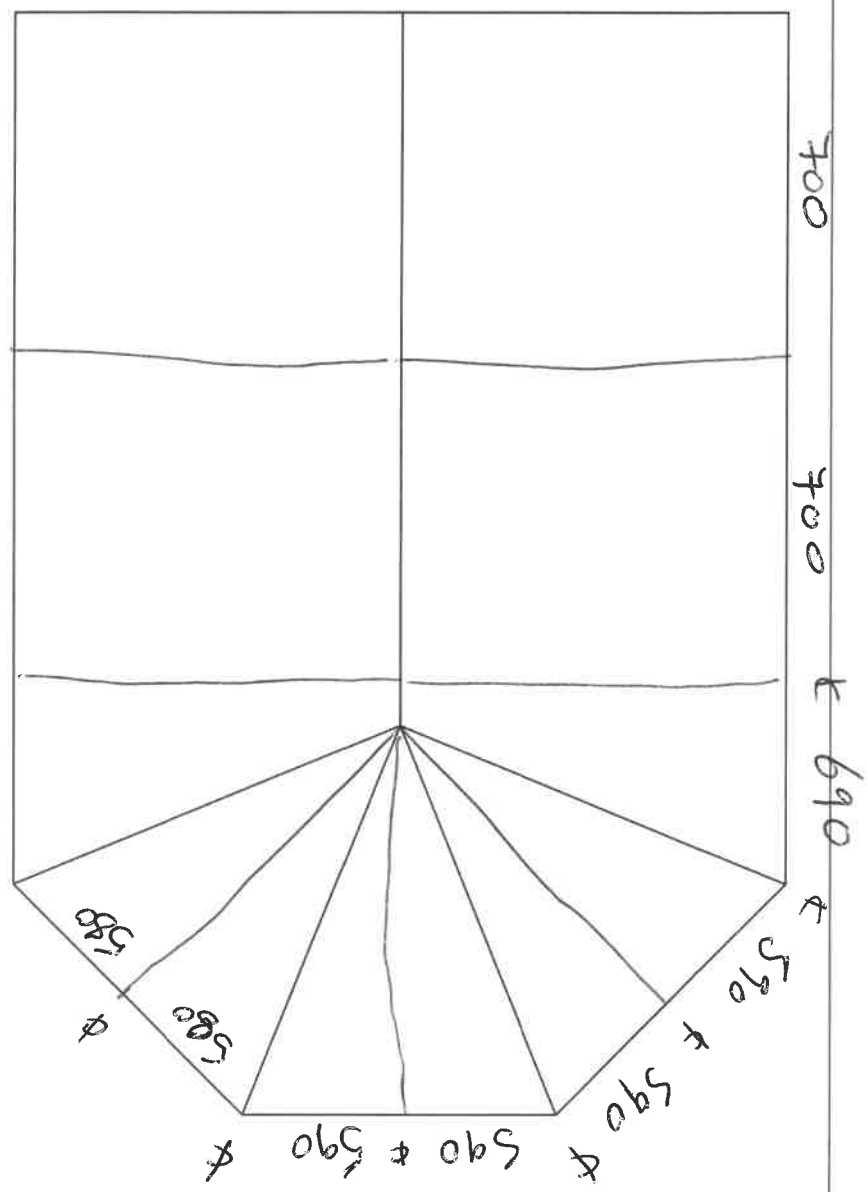

☐ Take distances between centers of all glazing bars and mark this on the plan view layout (measure only half if symmetrical).

☐ Check glazing bars width ..... mm.

Notes: .....
.....
.....
.....
.....

690 ← 700 → ← 700 mm →