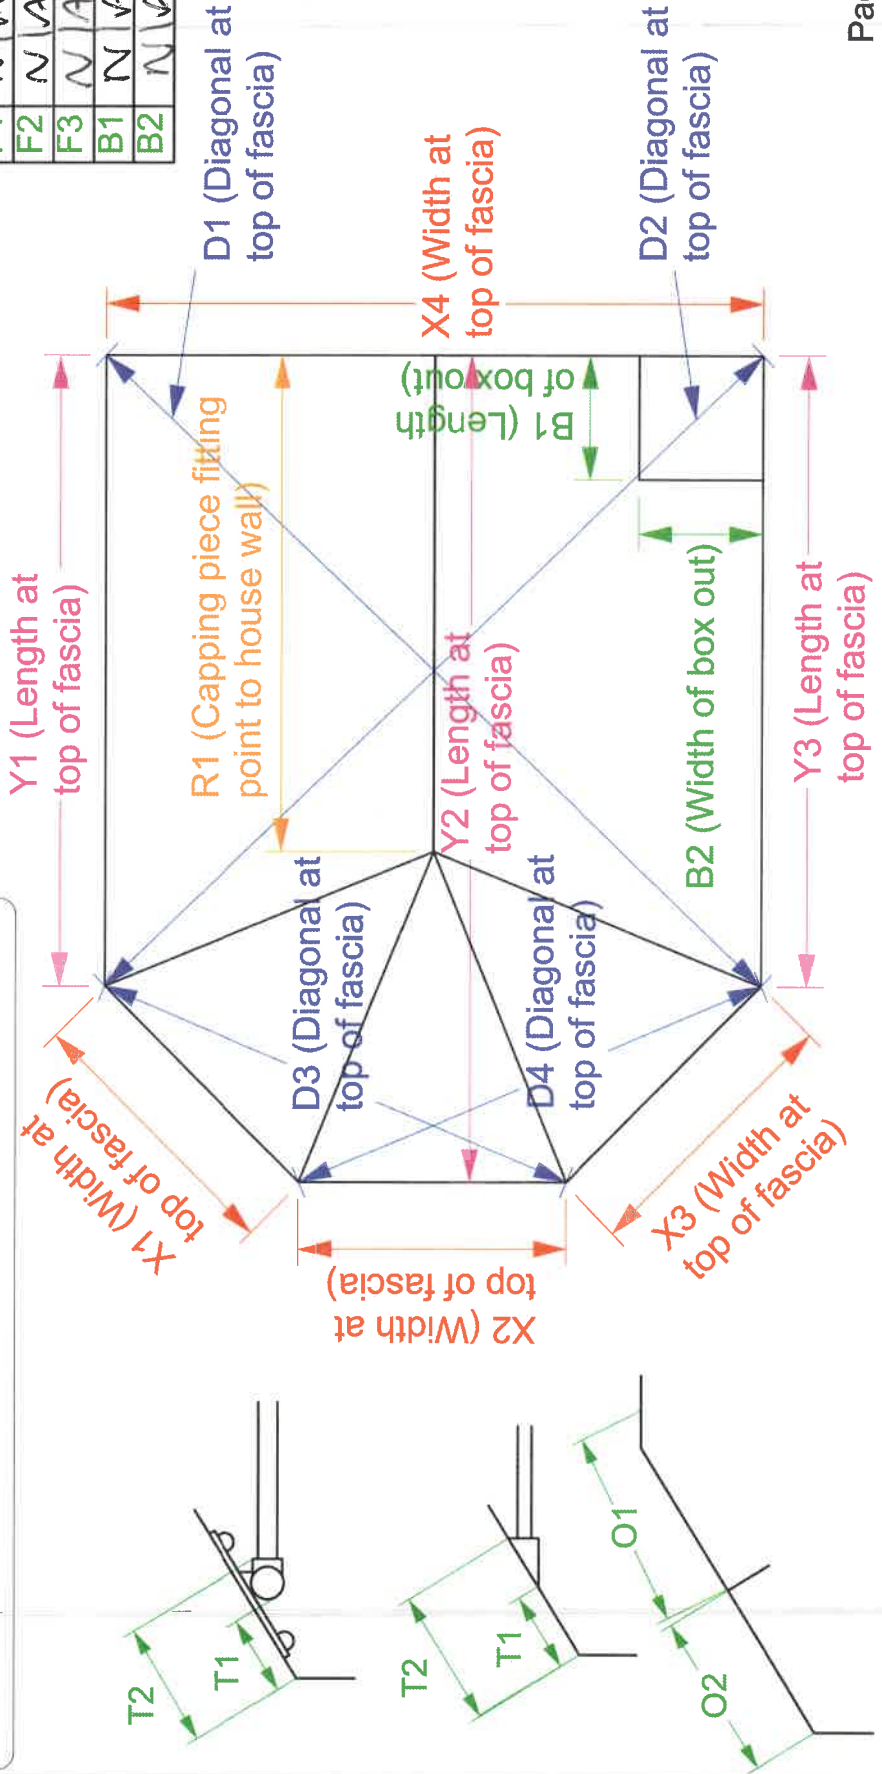

Required dimensions in mm:

C1	1560	H1	2240
C2	1560	H2	2810
C3	1630	H3	55
C4	1630	H4	120
C5	1635		
C6	1635		

- All dimensions to be recorded in mm and measured as accurately as possible (to minimum +/- 5mm).
- C1/C2** = Distance from back space corners at top of fascia to middle of the ridge
- C3/C4/C5/C6** = Distance from chamfer space corners at top of fascia to capping piece fitting point
- Confirm if fitting to:
    - UPVC
    - Timber
    - Aluminium
    - Plasterboard
  - Confirm at end of the ridge, if fitting to:
    - Ridge underside
    - House wall
  - Box gutter (check structure and mark location on sketch):
    - Single Skinned
    - Double Skinned
    - Not applicable
  - Check how far in from corners you can place the fittings (measure to where the center of the fittings will go) ..... 50 ..... mm.
  - Take photos of the space, underneath the capping piece to confirm required kit and any obstructions.

**Obstruction dimensions**  
**O1** = Distance down from middle of ridge to opener  
**O2** = Distance up from top of fascia to opener  
**T1/T2** = Distance up from top of fascia to bottom/top of tie-bar strut/bracket  
**L1/F1** = Distance up from top of fascia to centre of light/fan  
**L2/F2** = Drop of light/fan from ridge to centre of light/fan blades  
**L3/F3** = Diameter of light/fan blades

Obstruction dimensions in mm:

T1	N/A
T2	N/A
O1	N/A
O2	N/A
L1	N/A
L2	N/A
L3	N/A
F1	N/A
F2	N/A
F3	N/A
B1	N/A
B2	N/A

Required dimensions in mm:

D1	3550
D2	3550
D3	2175
D4	2175
R1	1495

Required dimensions in mm:

Y1	2085
Y2	2950
Y3	2090
X1	1175
X2	1175
X3	1175
X4	2885

Take distances between centers of all glazing bars and mark this on the plan view layout (measure only half if symmetrical).

Check glazing bars width ..... mm.