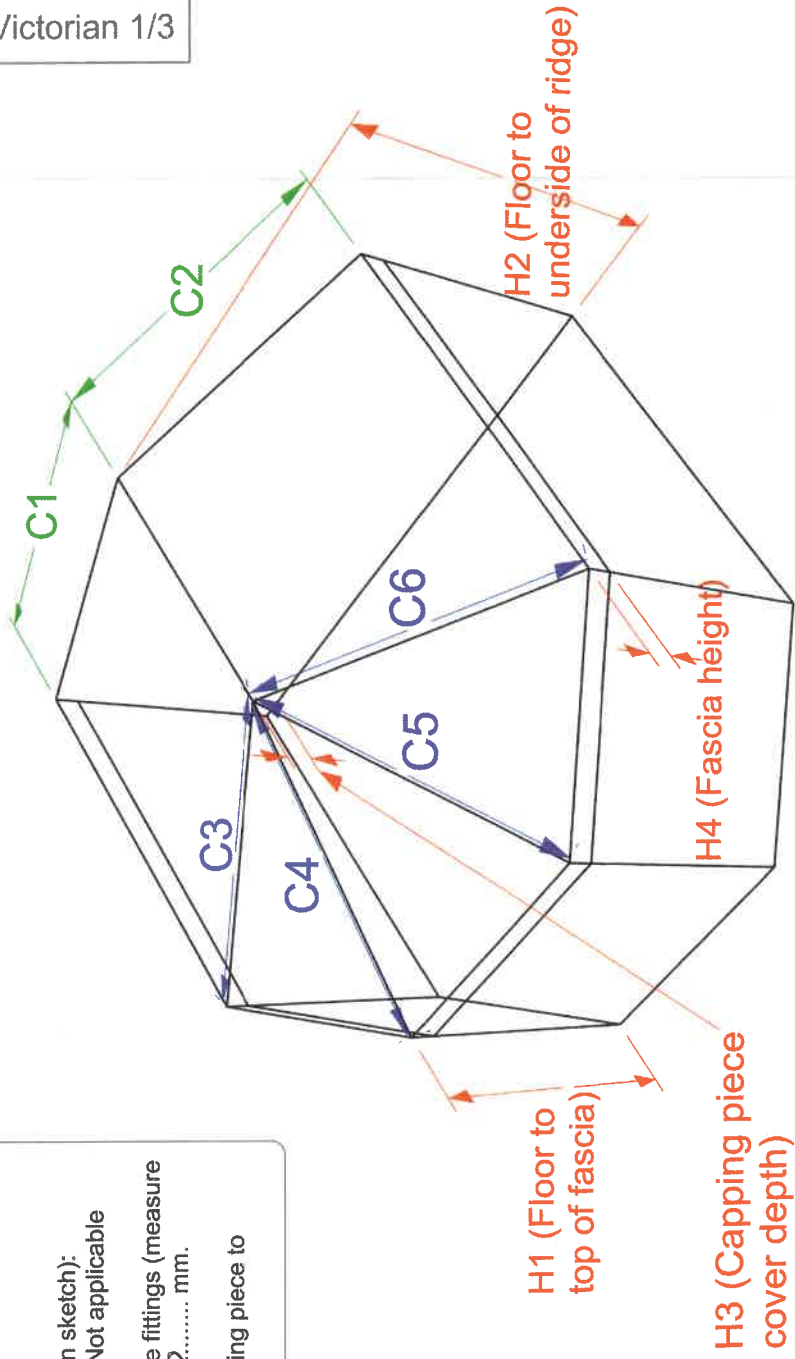

Required dimensions in mm:

C1	1560	H1	2240
C2	1560	H2	2810
C3	1630	H3	55
C4	1630	H4	120
C5	1635		
C6	1635		

- All dimensions to be recorded in mm and measured as accurately as possible (to minimum +/- 5mm).
- C1/C2** = Distance from back space corners at top of fascia to middle of the ridge
- C3/C4/C5/C6** = Distance from chamfer space corners at top of fascia to capping piece fitting point
- Confirm if fitting to:
    - UPVC
    - Timber
    - Aluminium
    - Plasterboard
  - Confirm at end of the ridge, if fitting to:
    - Ridge underside
    - House wall
  - Box gutter (check structure and mark location on sketch):
    - Single Skinned
    - Double Skinned
    - Not applicable
  - Check how far in from corners you can place the fittings (measure to where the center of the fittings will go) ..... 50 ..... mm.
  - Take photos of the space, underneath the capping piece to confirm required kit and any obstructions.

H1 (Floor to top of fascia)

H3 (Capping piece cover depth)

H2 (Floor to underside of ridge)

H4 (Fascia height)

- Mark any obstructions and take their dimensions
- Box Outs  Tie-Bars  Openers  None
- Lights  Fans  Corner pieces

**Obstruction dimensions**  
**O1** = Distance down from middle of ridge to opener  
**O2** = Distance up from top of fascia to opener  
**T1/T2** = Distance up from top of fascia to bottom/top of tie-bar strut/bracket  
**L1/F1** = Distance up from top of fascia to centre of light/fan  
**L2/F2** = Drop of light/fan from ridge to centre of light/fan blades  
**L3/F3** = Diameter of light/fan blades