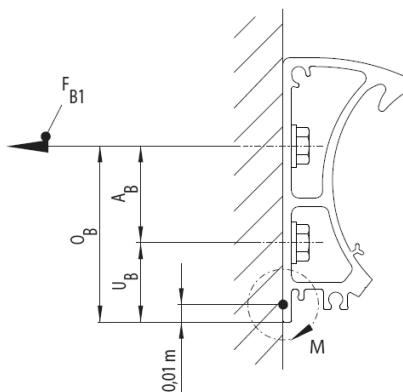

Force 1 means the pull-out force per upper fastener F(B).

FB1 Force 1 per fixing point	: 2261	N
M = Torque per folding arm	: 407	Nm

Please note that your selected awning configuration results in the following forces per upper fixing point (pull-out, lateral and/or shear forces). These must be accounted for by using suitable fixings.

bracket position left [mm]	: 90	mm	
bracket position right [mm]	: 90	mm	
arm position left	: 58	mm	
arm position right	: 58	mm	
type of control	: Remote-controlled motor IO Homecontrol		139,00
Side of control (seen from the front)	: left		
Hirschmann plug?	: without Hirschmann plug		
control	: hand transmitter Situo 1 io II by weinor		73,00
Type of engine	: Motor Sfy Sunea50 io 40/17 ohne Zubehör		
Somfy radio wind sensor io	: with Somfy Eolis 3D WireFree io; white housing		201,00
real-design	: WE3-716	suede, my collections 2	
colour of thread Saba	: dunkelbeige		
Cardboard container	: edges reinforcement		
weight	: 63	kg