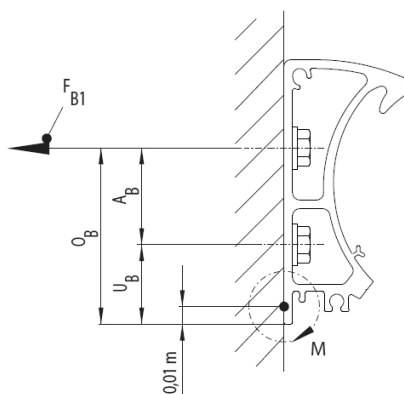

Force 1 means the pull-out force per upper fastener F(B).

FB1 Force 1 per fixing point	: 1461	N
M = Torque per folding arm	: 263	Nm

Please note that your selected awning configuration results in the following forces per upper fixing point (pull-out, lateral and/or shear forces). These must be accounted for by using suitable fixings.

bracket position left [mm]	: 90	mm	
bracket position right [mm]	: 90	mm	
arm position left	: 58	mm	
arm position right	: 58	mm	
type of control	: Remote-controlled motor IO Homecontrol		139,00
Side of control (seen from the front)	: left		
Hirschmann plug?	: without Hirschmann plug		
control	: hand transmitter Situo 1 io II by weinor		73,00
Type of engine	: Motor Sfy Sunea50 io 40/17 ohne Zubehör		
Somfy radio wind sensor io	: with Somfy Eolis 3D WireFree io; black housing		201,00
real-design	: WE3-626	limestone, my collections 2	
colour of thread Saba	: RAL 7001 Silver grey		
Cardboard container	: edges reinforcement		
weight	: 46	kg