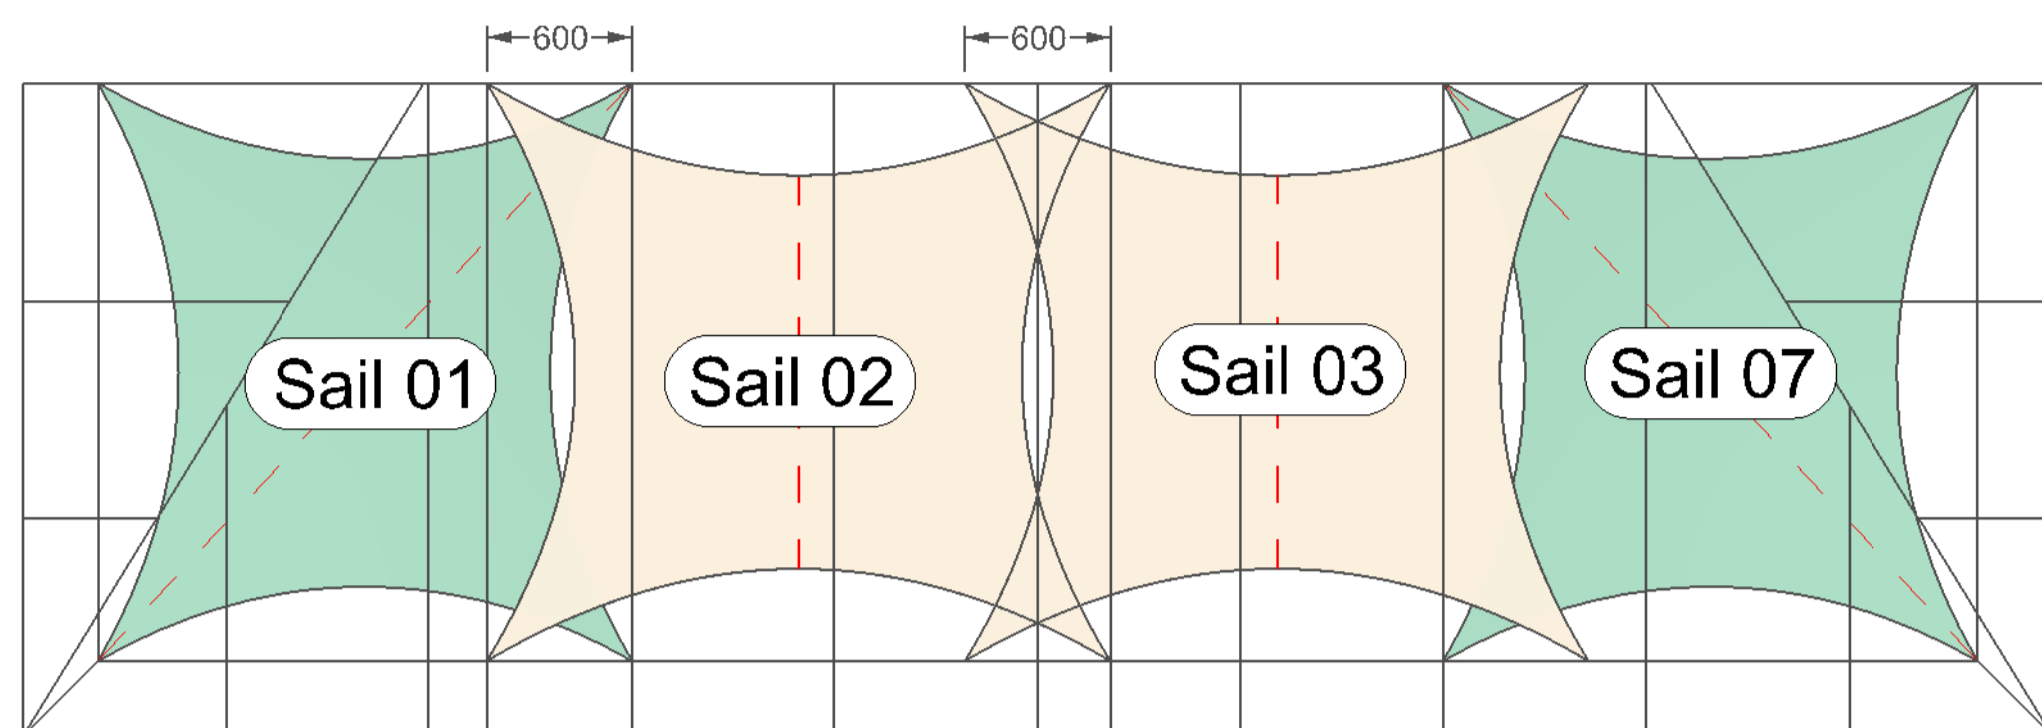

DESIGN NOTE *please read before agreeing to design*****

- Some sails may require a colour matched seam. This will be shown as red dashed lines where applicable.

Notes:	
Edge curvatures are indicative only and may vary from those of the final product.	
Design Shows : 4 x Made to Measure InShade Sails - ISX Sails 01 and 07 are existing (Add sails are shown in Ivory for design clarity)	
Obstructions: None	
Special Fittings: None	
Some sails may require a colour matched seam, this will be confirmed on receipt of final dimensions.	
Supplied By :	
	
t : 01534 768141	e : info@cpinteriors.je
Project:	72292-10597-Taylor add sails
Date: 12.11.25	Drawn: PB
Check: --	