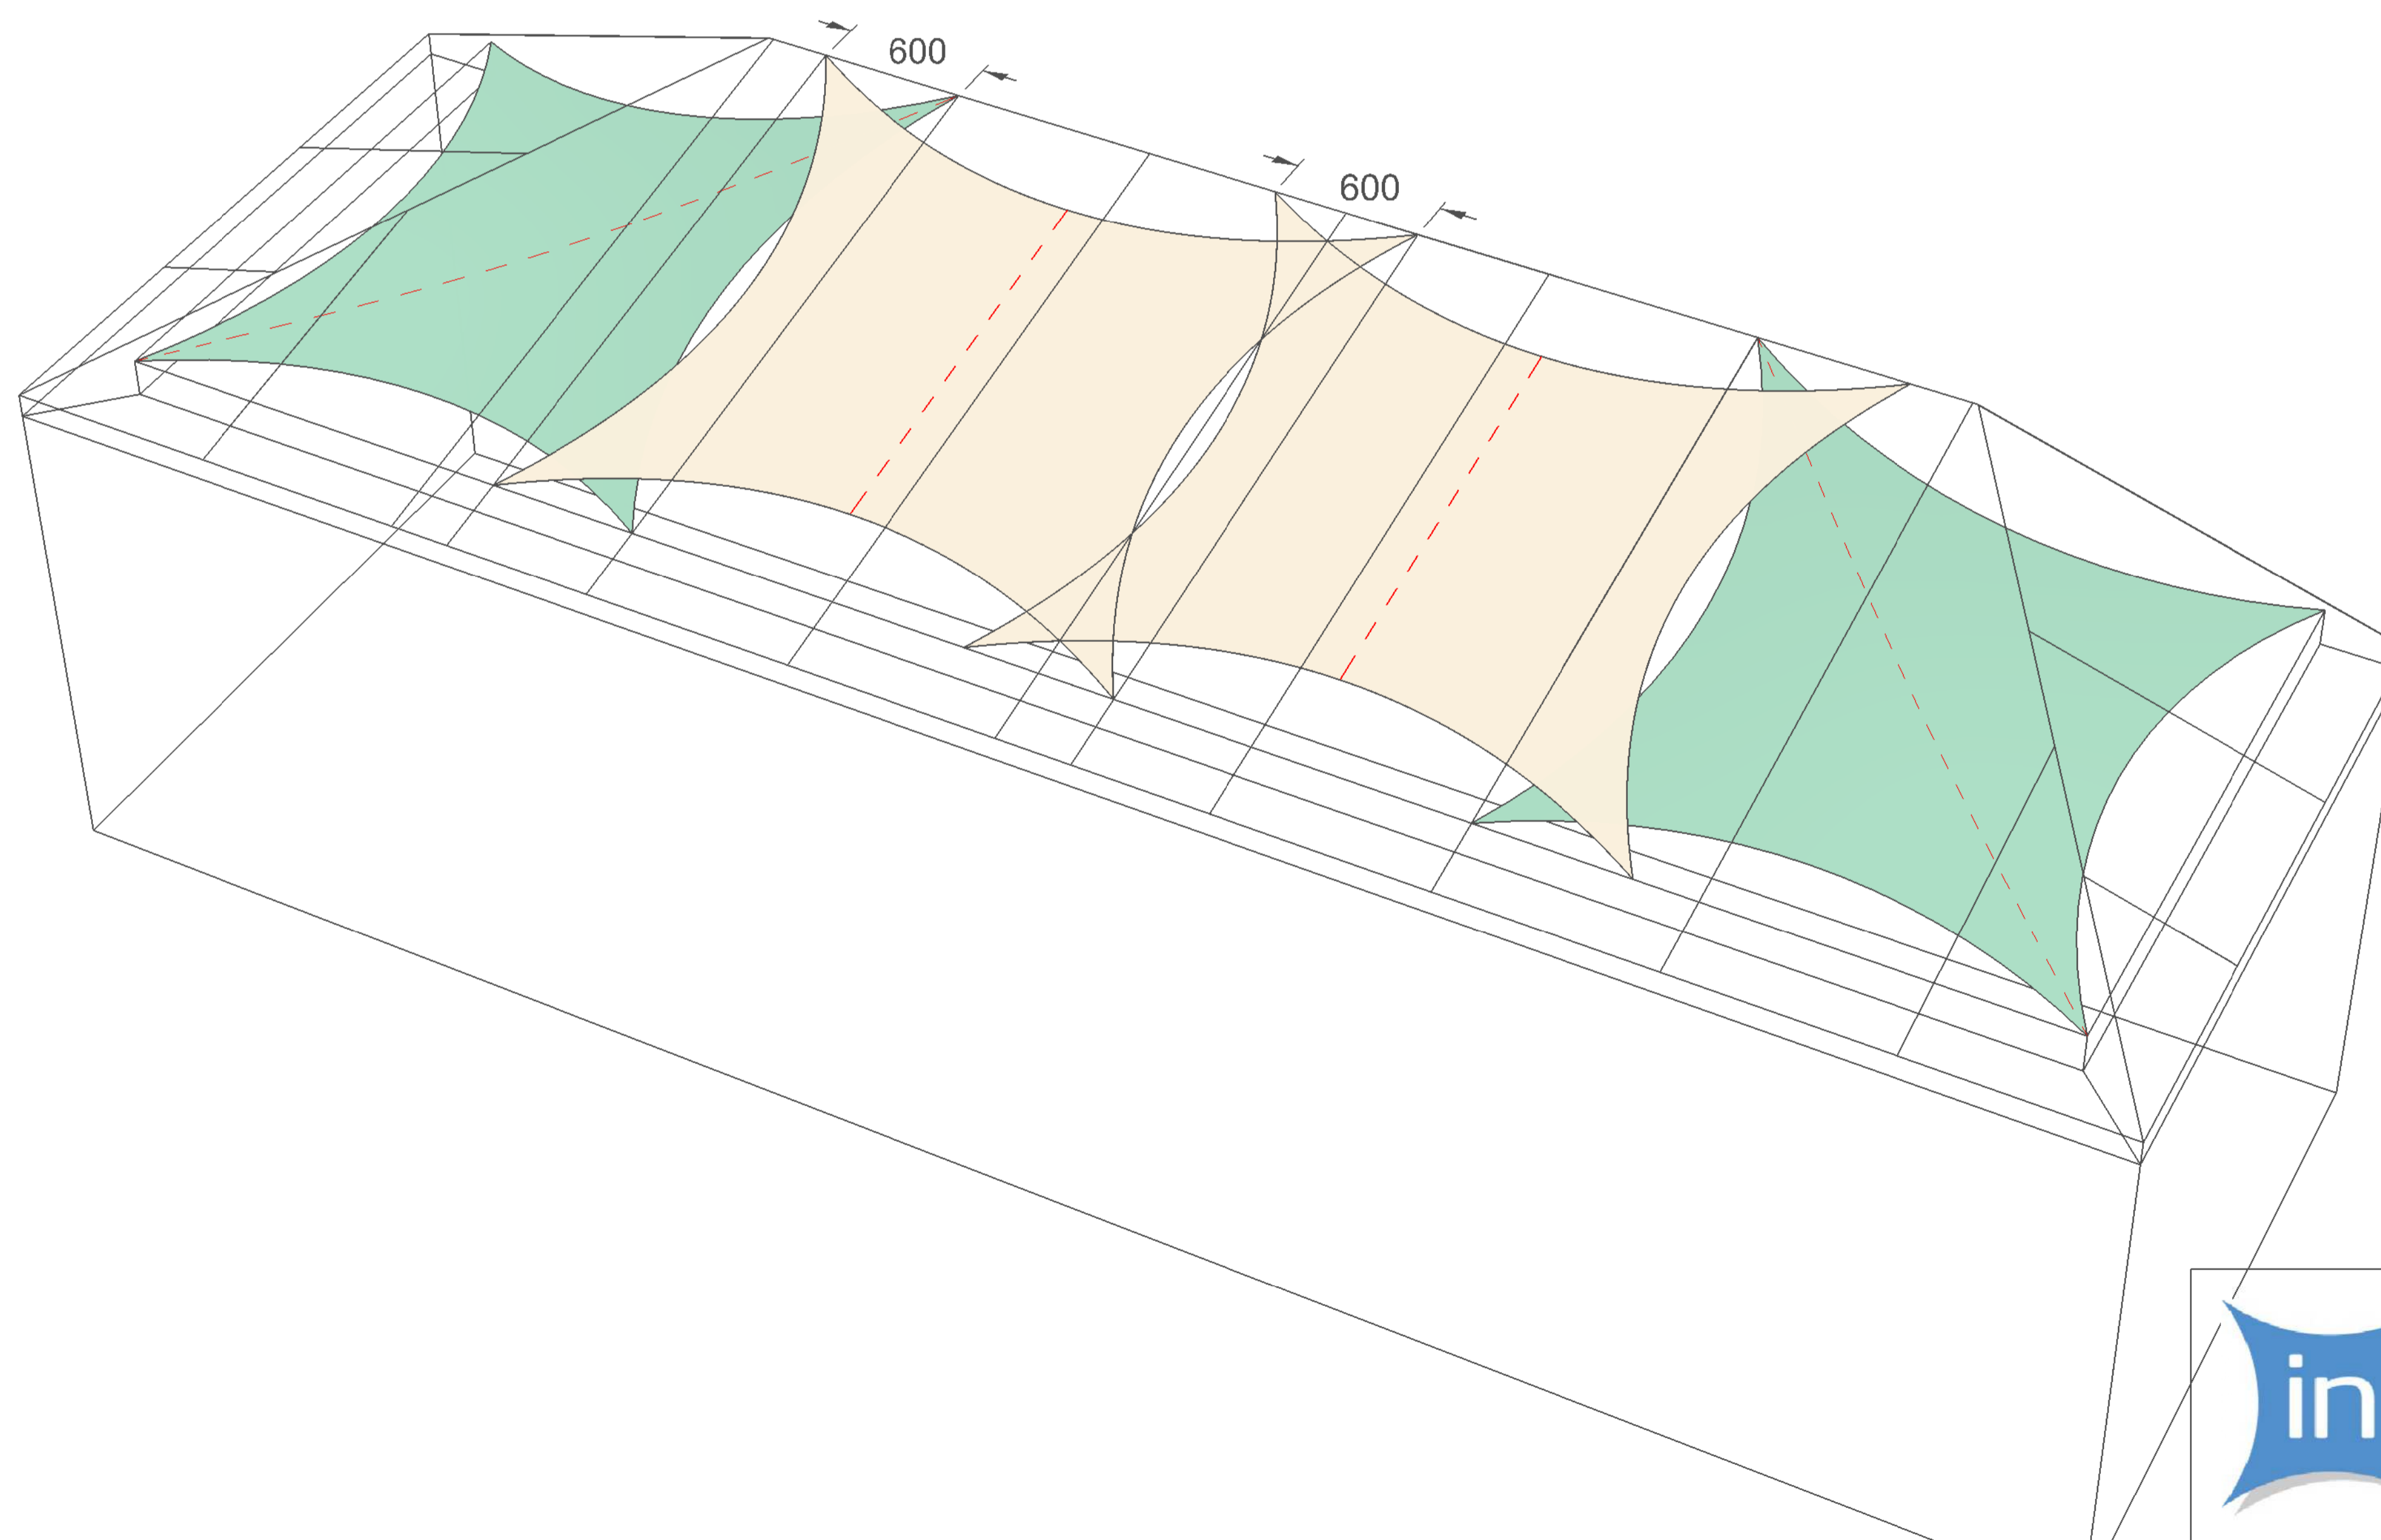

DESIGN NOTE *please read before agreeing to design*****

- Some sails may require a colour matched seam. This will be shown as red dashed lines where applicable.

Notes:	
Edge curvatures are indicative only and may vary from those of the final product.	
Design Shows : 4 x Made to Measure InShade Sails - ISX Sails 01 and 07 are existing (Add sails are shown in Ivory for design clarity)	
Obstructions: None	
Special Fittings: None	
Some sails may require a colour matched seam, this will be confirmed on receipt of final dimensions.	
Supplied By :	
	
t : 01534 768141	e : info@cpinteriors.je
Project:	72292-10597-Taylor add sails
Date: 12.11.25	Drawn: PB
Check: --	