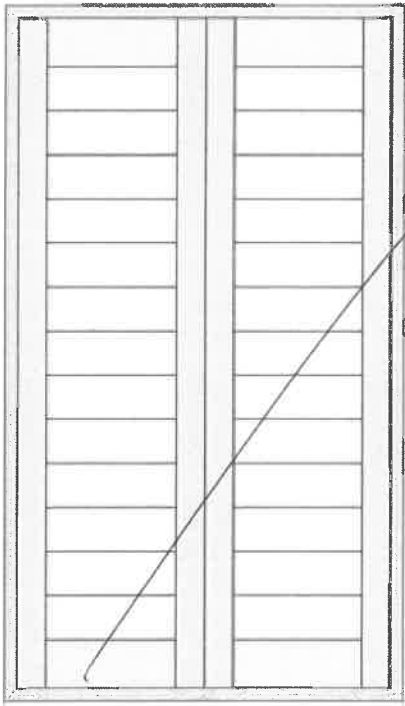

SO17220 Ref. Le Petit Ferme

Shutter configuration:

- **Kitchen:**