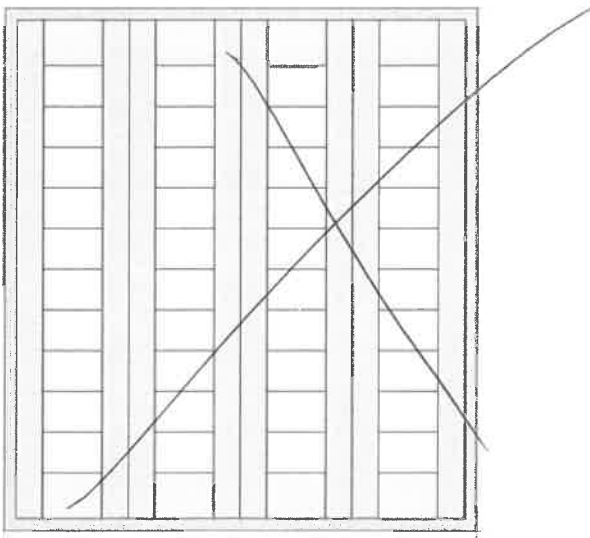

- **Bathroom:**