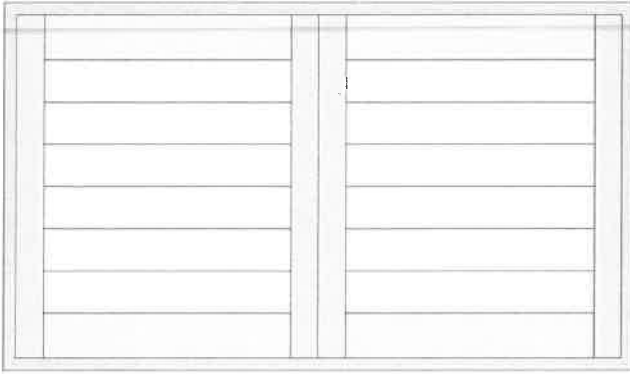

which ever looks best

**SO17220 Ref. Le Petit Ferme**

**Shutter configuration:**

- **Kitchen:**

- **Landing:**

- **Bedroom W1:**

- **Bedroom W2:**

- **Annex Shower Room:**