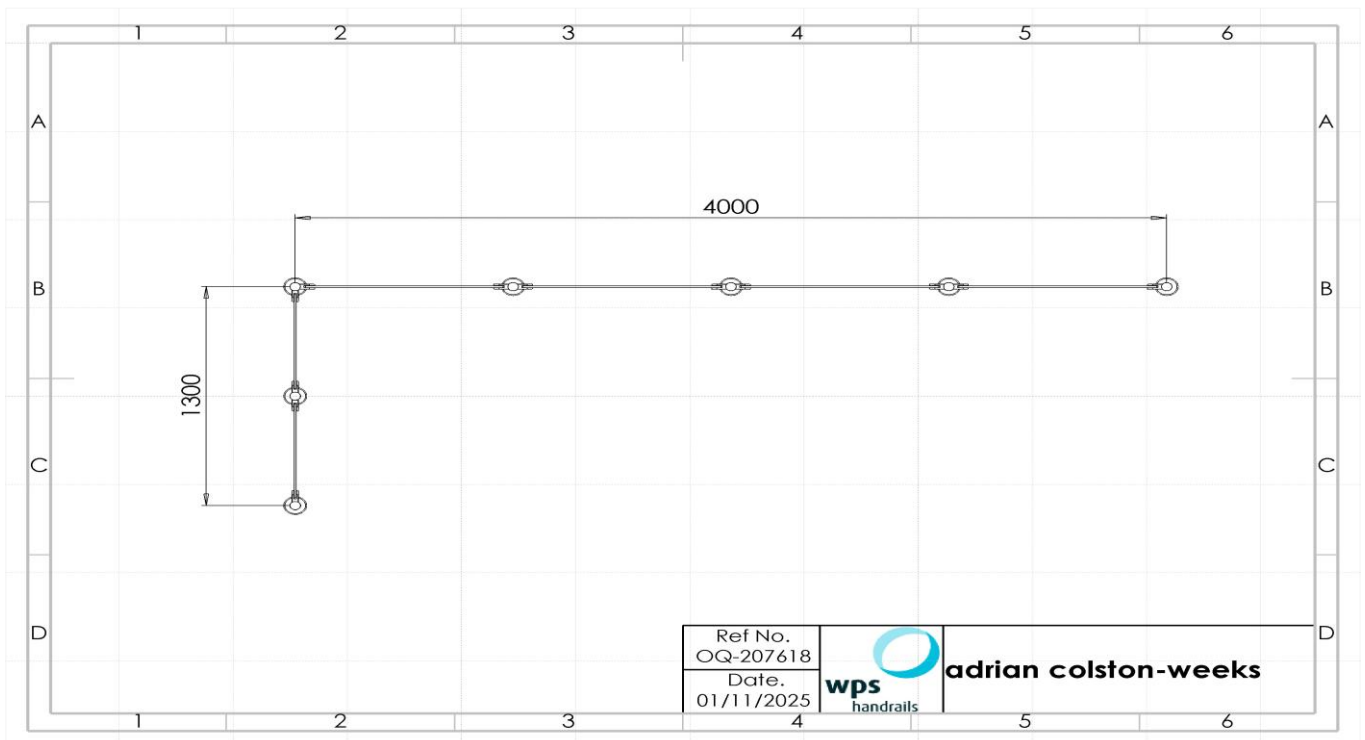

- Glass Balustrades are supplied "ready to assemble" by DIY or Tradesperson.
- Product tested to comply with 0.74kn/m UDL to comply with BS 6180:2011.
- Bespoke shapes, angles, or stairs? We can accommodate this, please contact our helpful design team.
- Detailed 3D drawings and installation guides supplied.
- Floor fixing bolts not included.
- Quote is valid for 30 days and for mainland UK delivery. This is not a VAT Invoice.