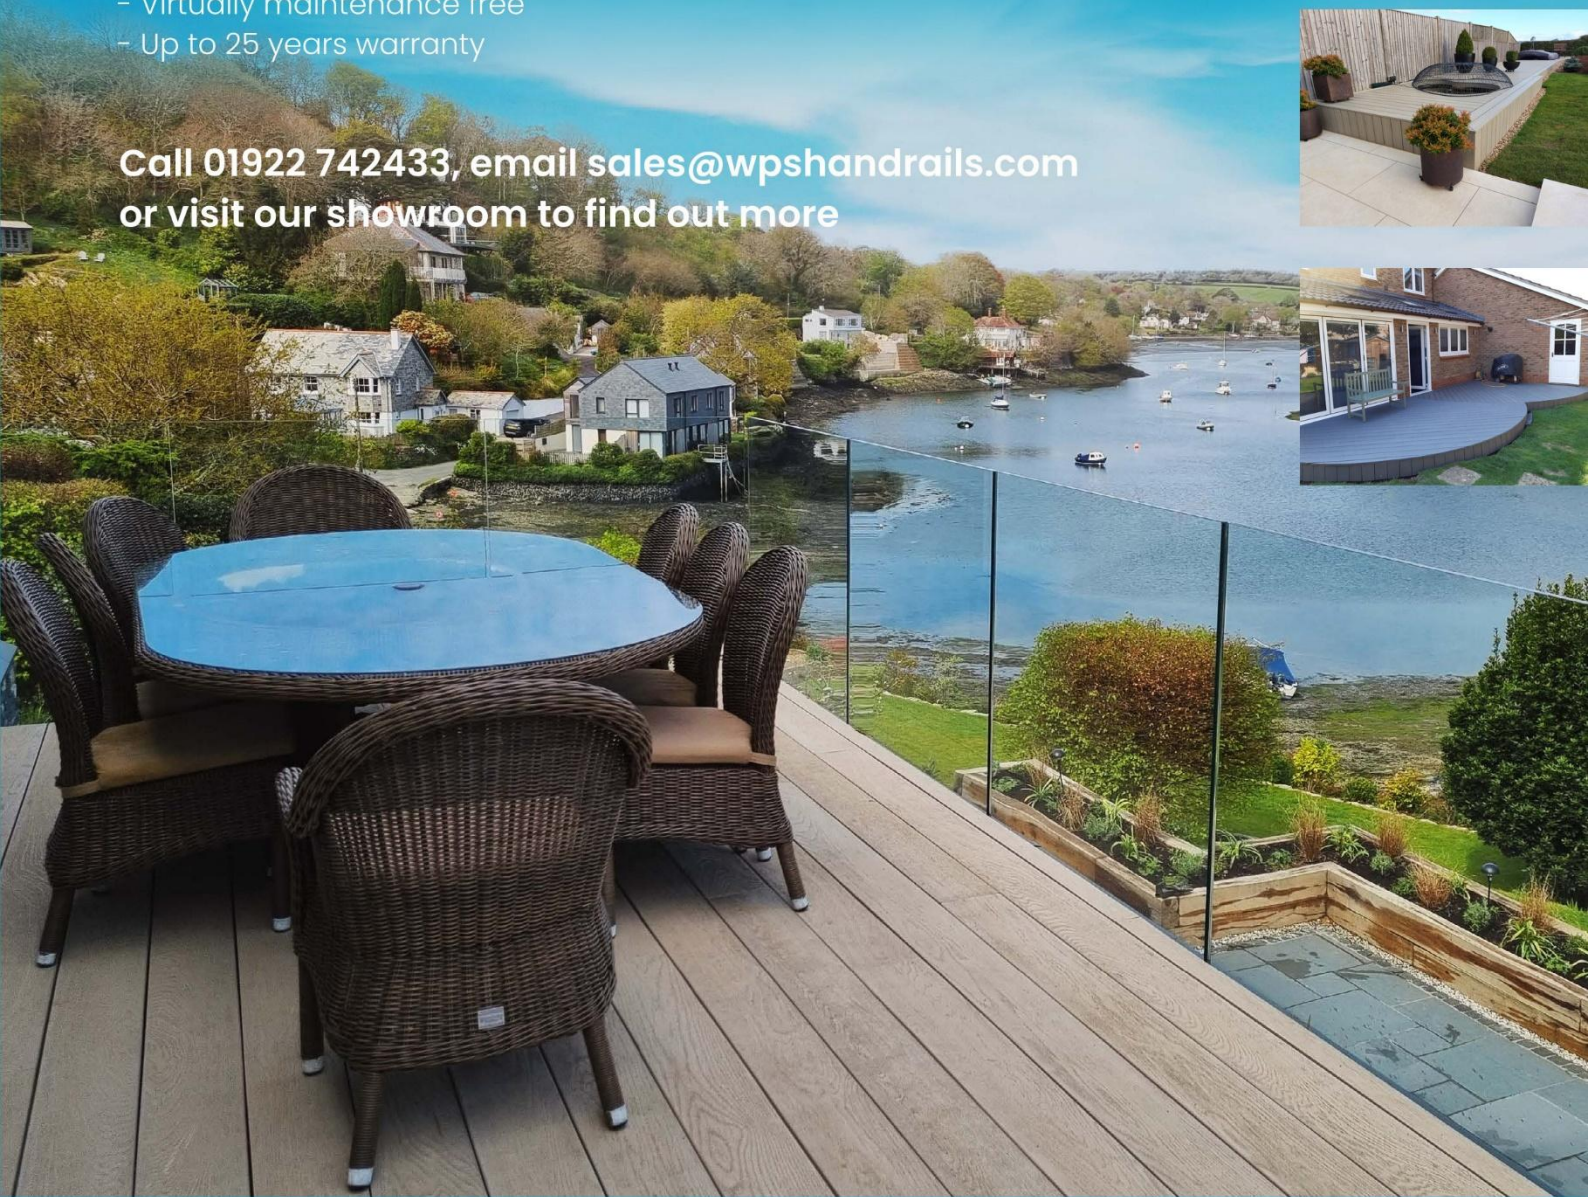

Space redefined

Composite Decking

Our INNODEK composite decking range is a technologically advanced and eco-friendly alternative to traditional wooden decking, giving flexibility to transform any outside space.

- Easy to install and offers a similar workability to wood
- Highly durable, long lifespan products
- Virtually maintenance free
- Up to 25 years warranty

Call 01922 742433, email sales@wpshandrails.com or visit our showroom to find out more

THREE UNIQUE PRODUCT RANGES | ECOBOARD | PROCAP | LUXECAP

WPS Handrails Showroom
Unit B2 Anchor Brook Industrial Park
Lockside, Aldridge, WS9 8EQ

innodek
by wps