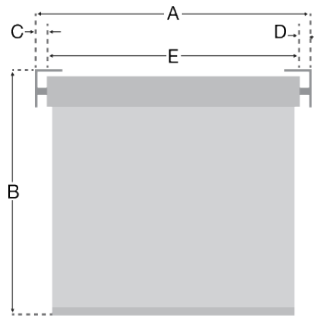

Line Item Details

Dimensions specified in millimeters | Drawings not to scale. For reference only

Line Items	5, 6, 7	Bracket Size	Standard (Max. roll-up: 3 in)
Product	Roller	Hembar	Designer Bottom Bar
Mounting	Outside	Side Channel	None
Fabric	Standard 0% White (BN-903-0)	Sill Angle	None
Top Treatment	None	Tube	1.625 in
Technology	Sivoia QS Wireless	Is Replacement	No
Operator/Drive	Roller 64	IHA	Yes
Bracket	Universal Brackets	Roll Up Diameter	49

All Areas > Living room roller blinds

Line	Name	Qty	BtoB Width	Fabric Width	Height	Operator Side	Fabric Drop	RailR	Battens	Light Gaps
5	Roller Shade 1	1	(A) 1035	(E) 997	(B) 1000	TBD	Regular	No	No	(C) 19 (D) 19
6	Roller Shade 2	1	(A) 1970	(E) 1932	(B) 1000	Right	Regular	Yes	No	(C) 19 (D) 19
7	Roller Shade 3	1	(A) 1935	(E) 1897	(B) 1000	Right	Regular	Yes	No	(C) 19 (D) 19