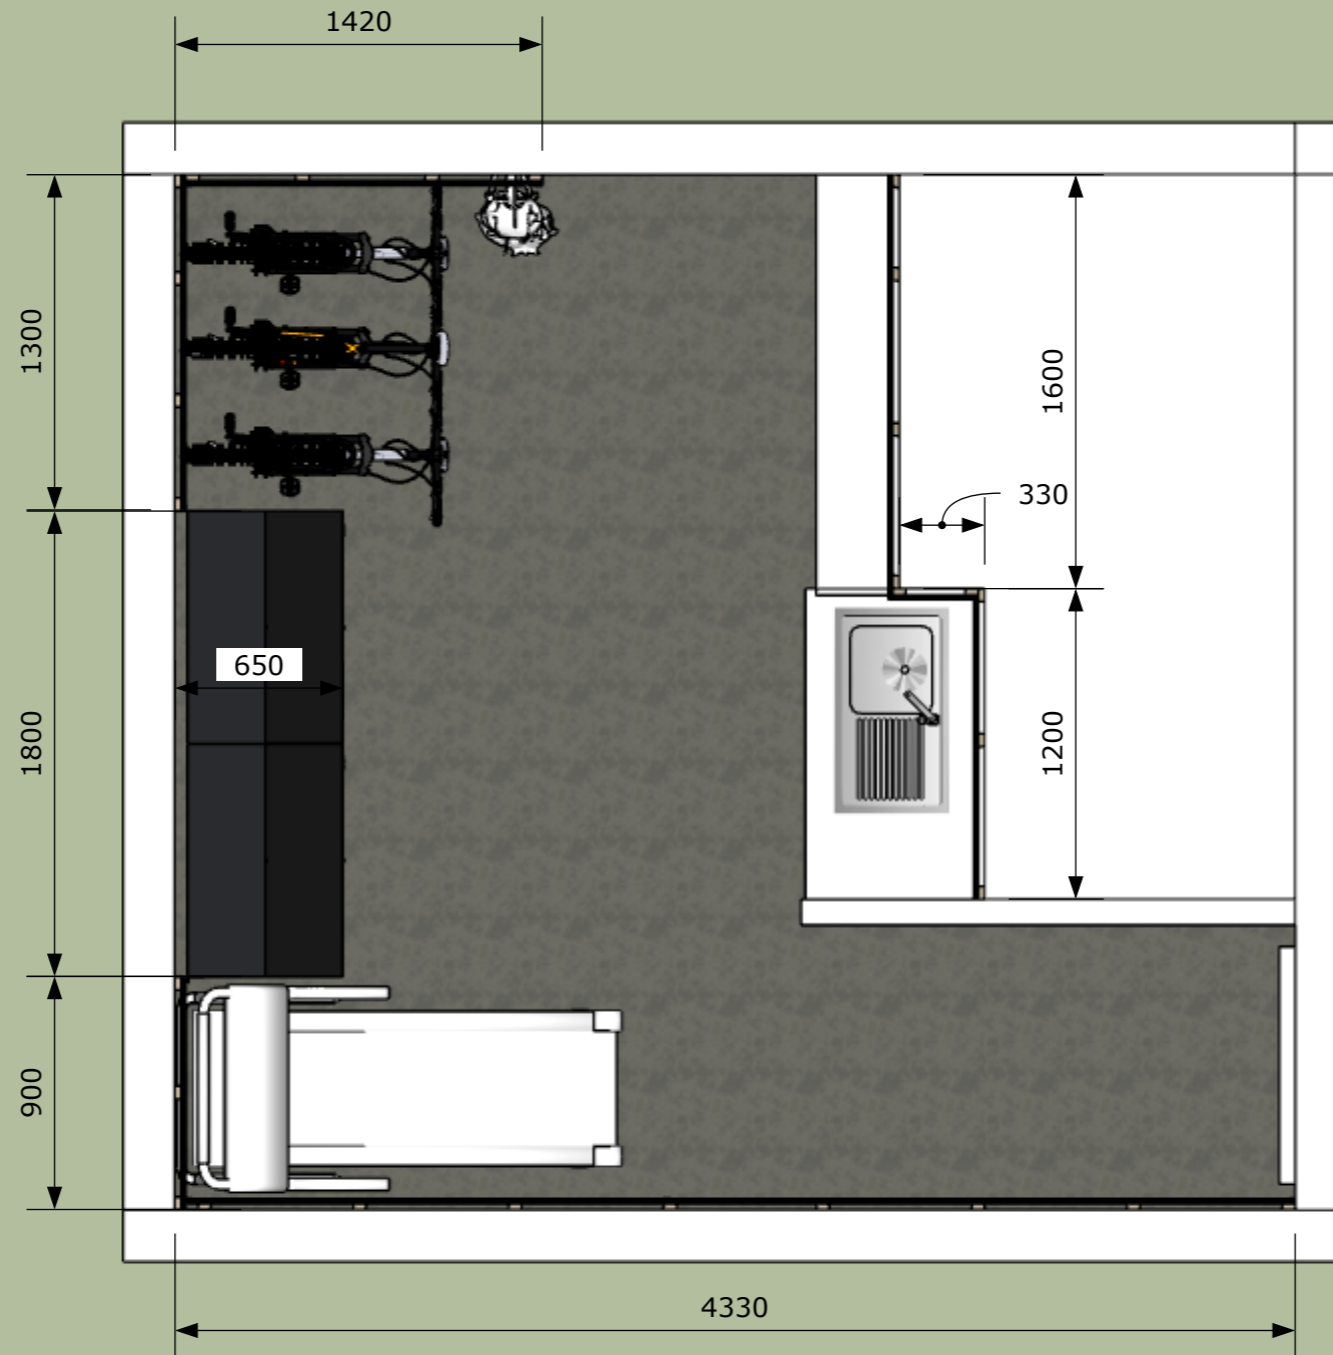

ALL ELECTRICAL/ PLUMBING WORK TO BE IN PLACE PRIOR TO DURA GARAGES INSTALL
DURA GARAGES IS NOT RESPONSIBLE FOR ELECTRICIAN/PLUMBING WORKS CARRIED OUT

Cabinet colour:	RAL 7021 +7035
StoreWall colour:	GREY
Wall type:	BREEZE
Floor spec:	N/A
Ceiling spec:	N/A

Description:	LAYOUT PROPOSAL
Client:	CPI - MARSDEN

Date:	29.09.2025
Drawn by:	A.CLARKE
Drawing No:	
Rev:	2

This drawing is the property of Dura Ltd and may not be copied or shared with a third party, unless prior consent is given by Dura Ltd. Copyright © 2011 Dura Ltd.