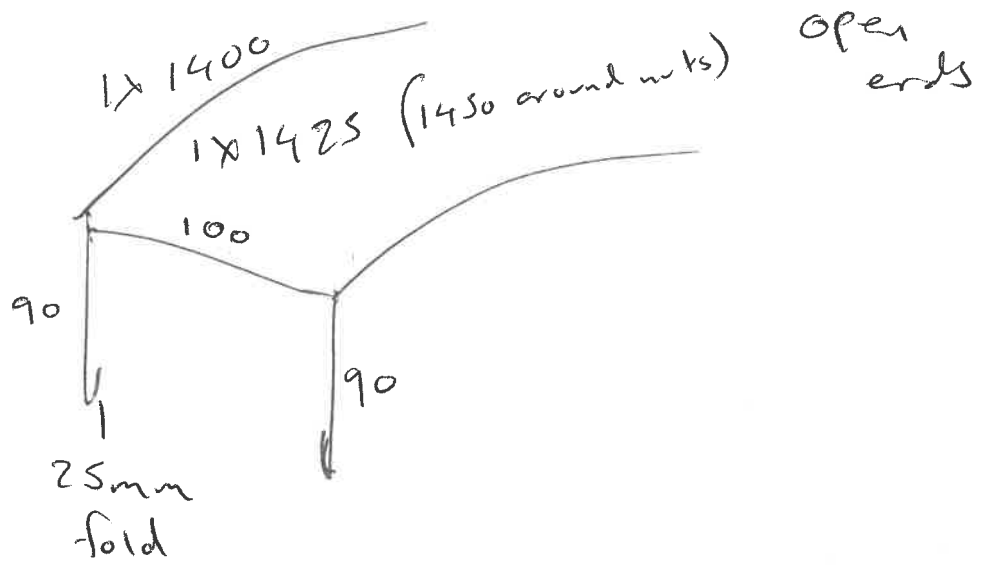

Appointments for Ben		From	23-09-2025	To	23-09-2025
Tuesday		23-09-2025			
08:30 AM		Mr & Mrs. Roger Wickens, 3 Miramar, Mont Gras D'eau, St Brelade, JE3 8ED, Ph: 07785232012, roger@wickens.me			
SO16879	Fitter	~~✗~~	backup for day	~~HANDY~~	Curtains, Romans & Rollers
13:00 PM		Mrs. Nicola Connell, Au Chenolles, Les Ruisseaux, St Brelade, JE3 8DD, Ph: 01534 498096, Mob: 07797739547, nicolaconnell24@me.com			
SO16450	Fitter	/	Tahoma finish setup - program for rooms		Blinds & Duorolls + Curtains Part 1
14:30 PM		Mr. G Anwar, Old Station House, La Rue De La Corbiere, St Brelade, JE3 8HN, theanwarfamily1@gmail.com			
SO16962	Measurer	/	steel boxing - check sizes / prep If we are out we will leave a key in the shoe at the from door.		Sail Shades

1360 between first brackets

- ~~✗~~ living Room curtain
- Bed 3 curtain
- Bed 2 curtain Roman