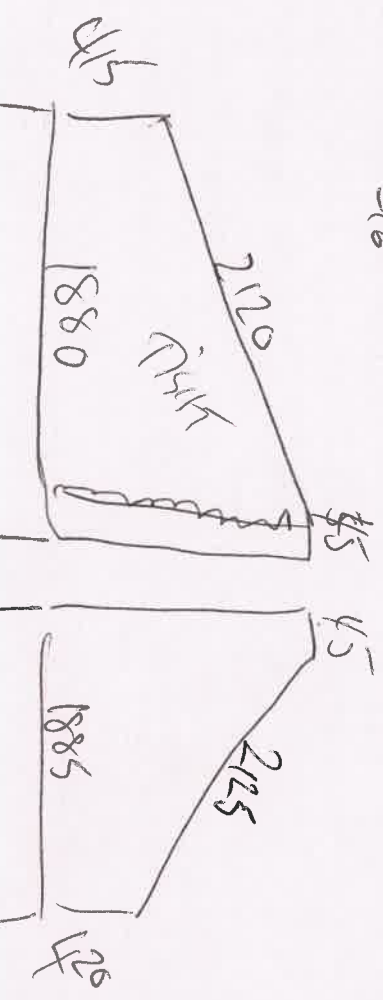

umbra skylight blinds

Single system

Double system

RECESS SIZE

TUSK

RA191016

20 mm

30° angle