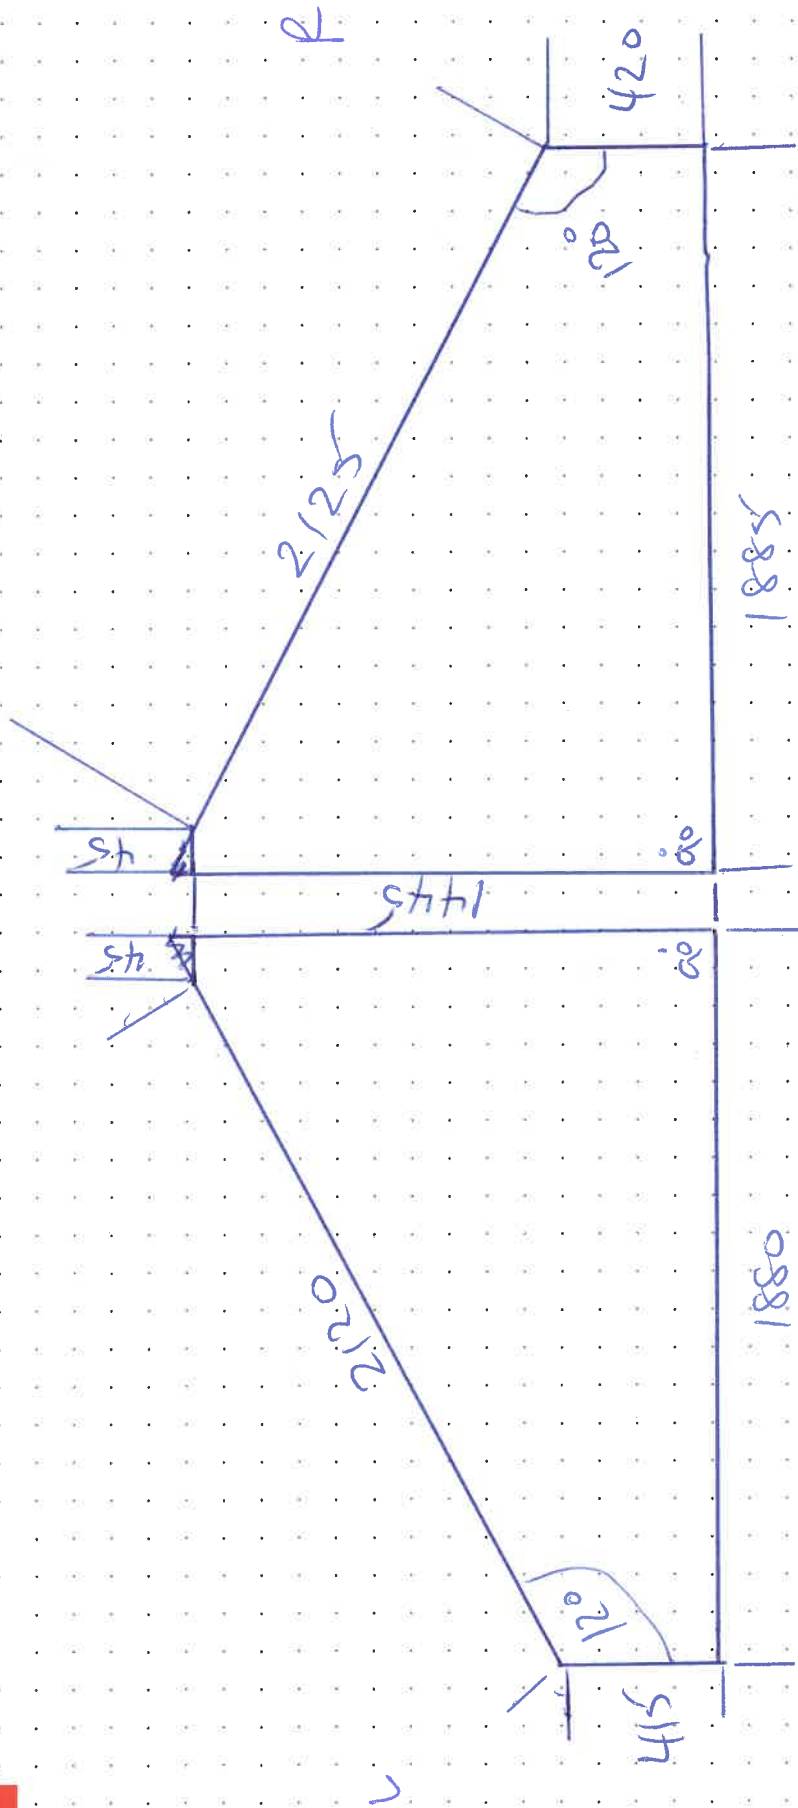

umbra skylight blinds

Single system

Double system

RECESS SIZE

TUSK

RA191016

20 mm

30° angle