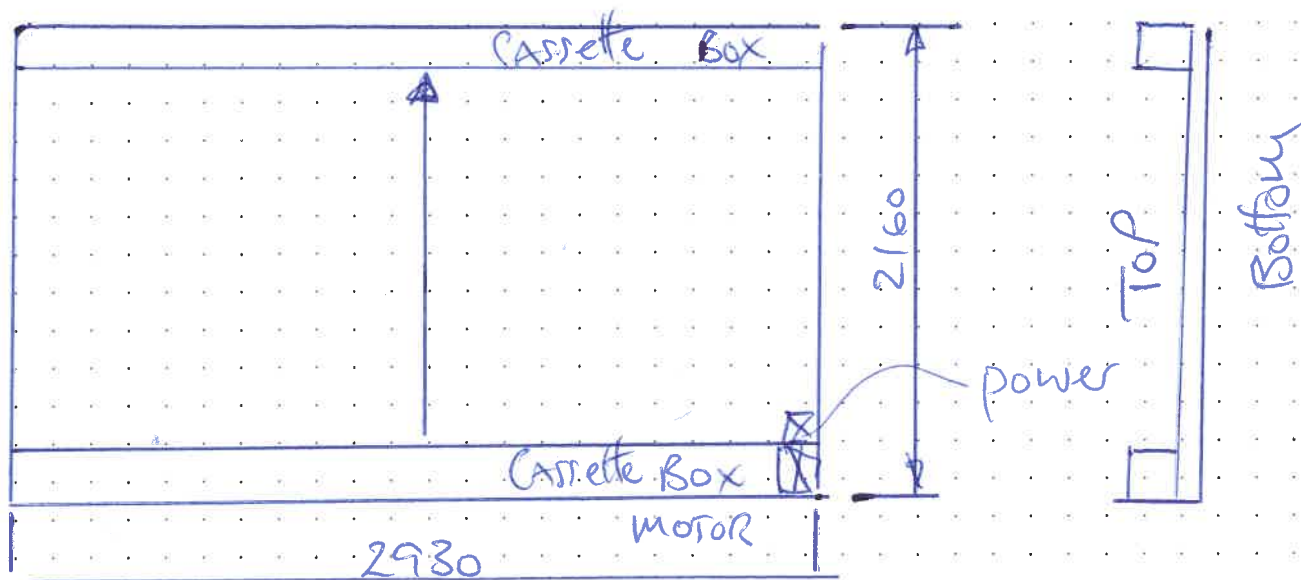

umbra skylight blinds

Single system

Double system

RECESS SIZE

TUSK

RA191016

20 mm

30° angle