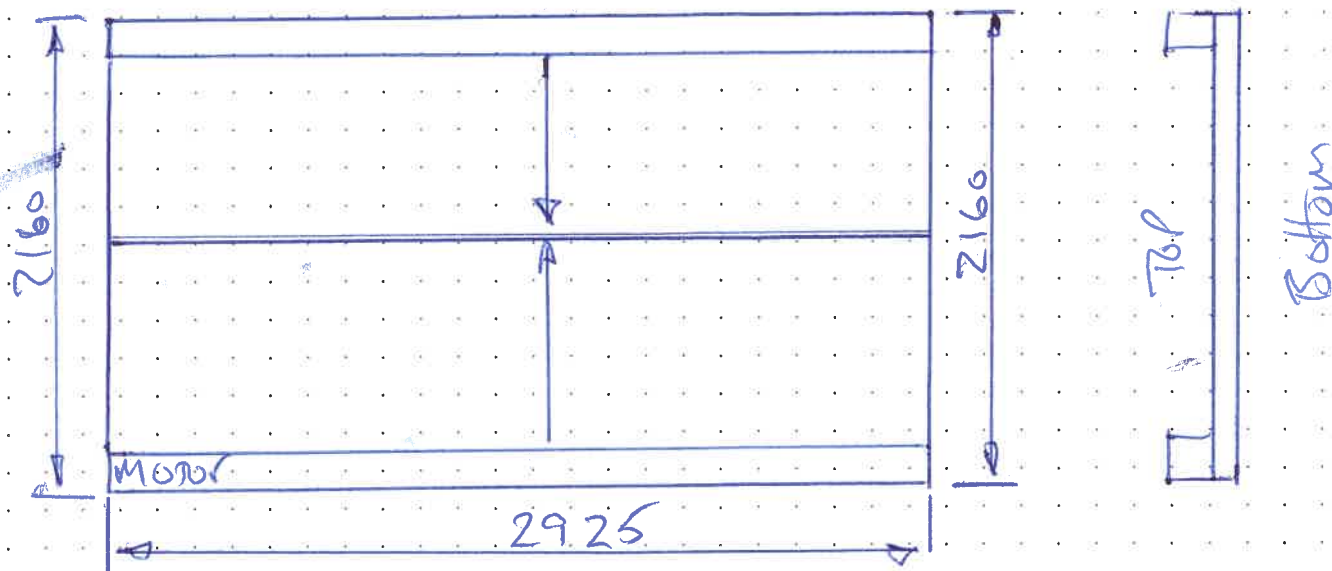

umbra skylight blinds

Single system

Double system

RECESS SIZE

TUSK

RA191016

20 mm

30° angle