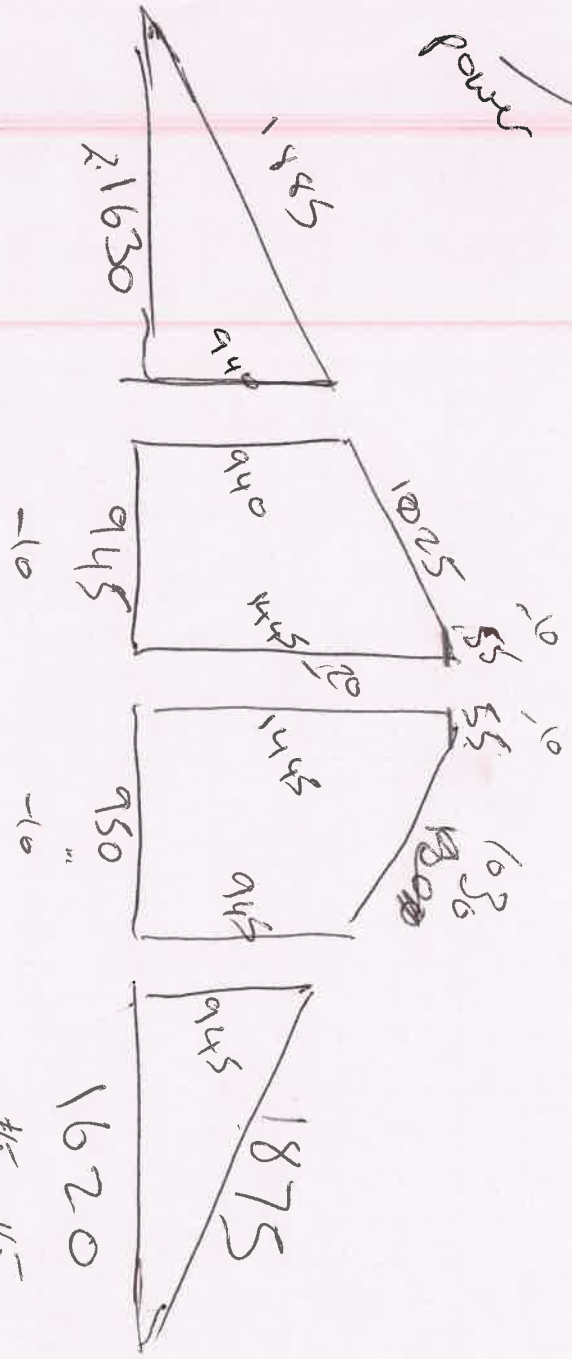

umbra skylight blinds

Single system

Double system

RECESS SIZE

TUSK

RA191016

20 mm

30° angle