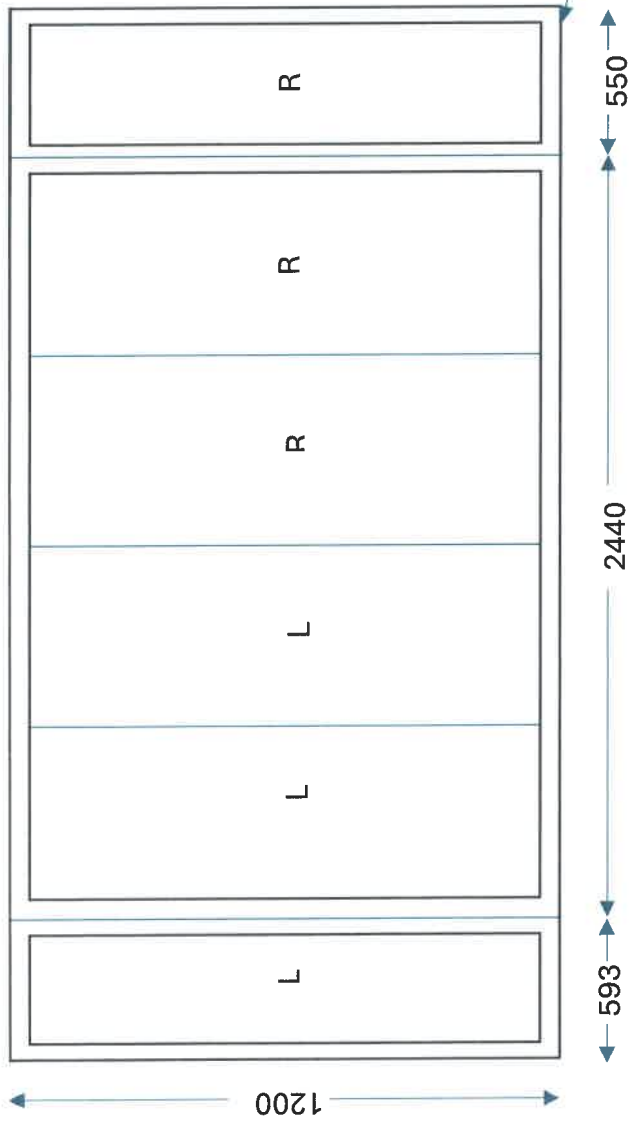

SO17049 Gilley

- Cuba
- Pure White
- 63mm louvres
- Silent tilt
- Beaded L-60 frame