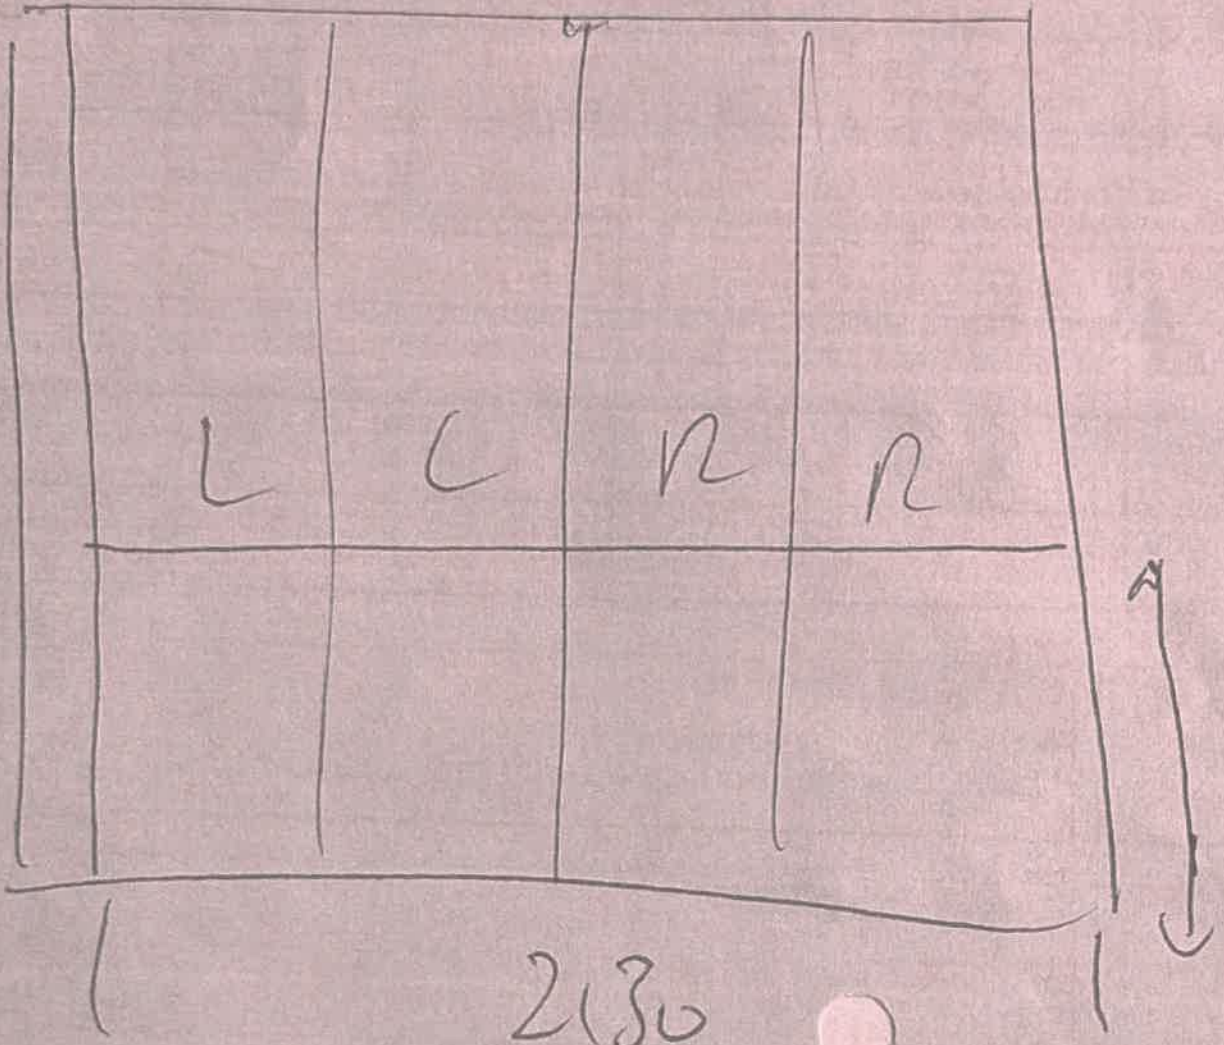

40

2105

2130