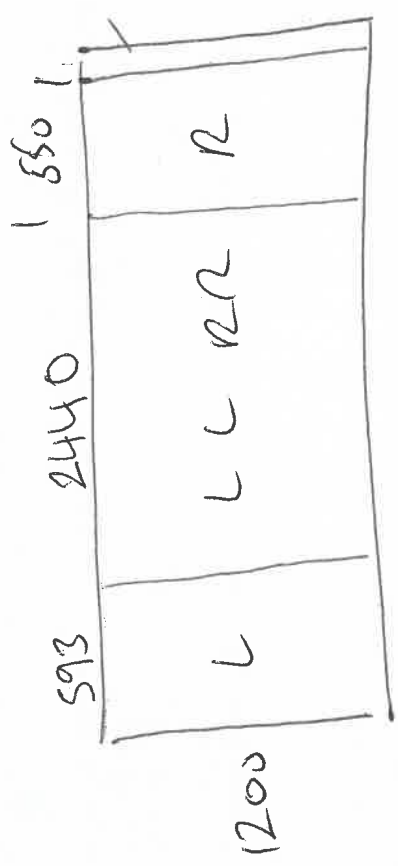

40mm build out to side of frame