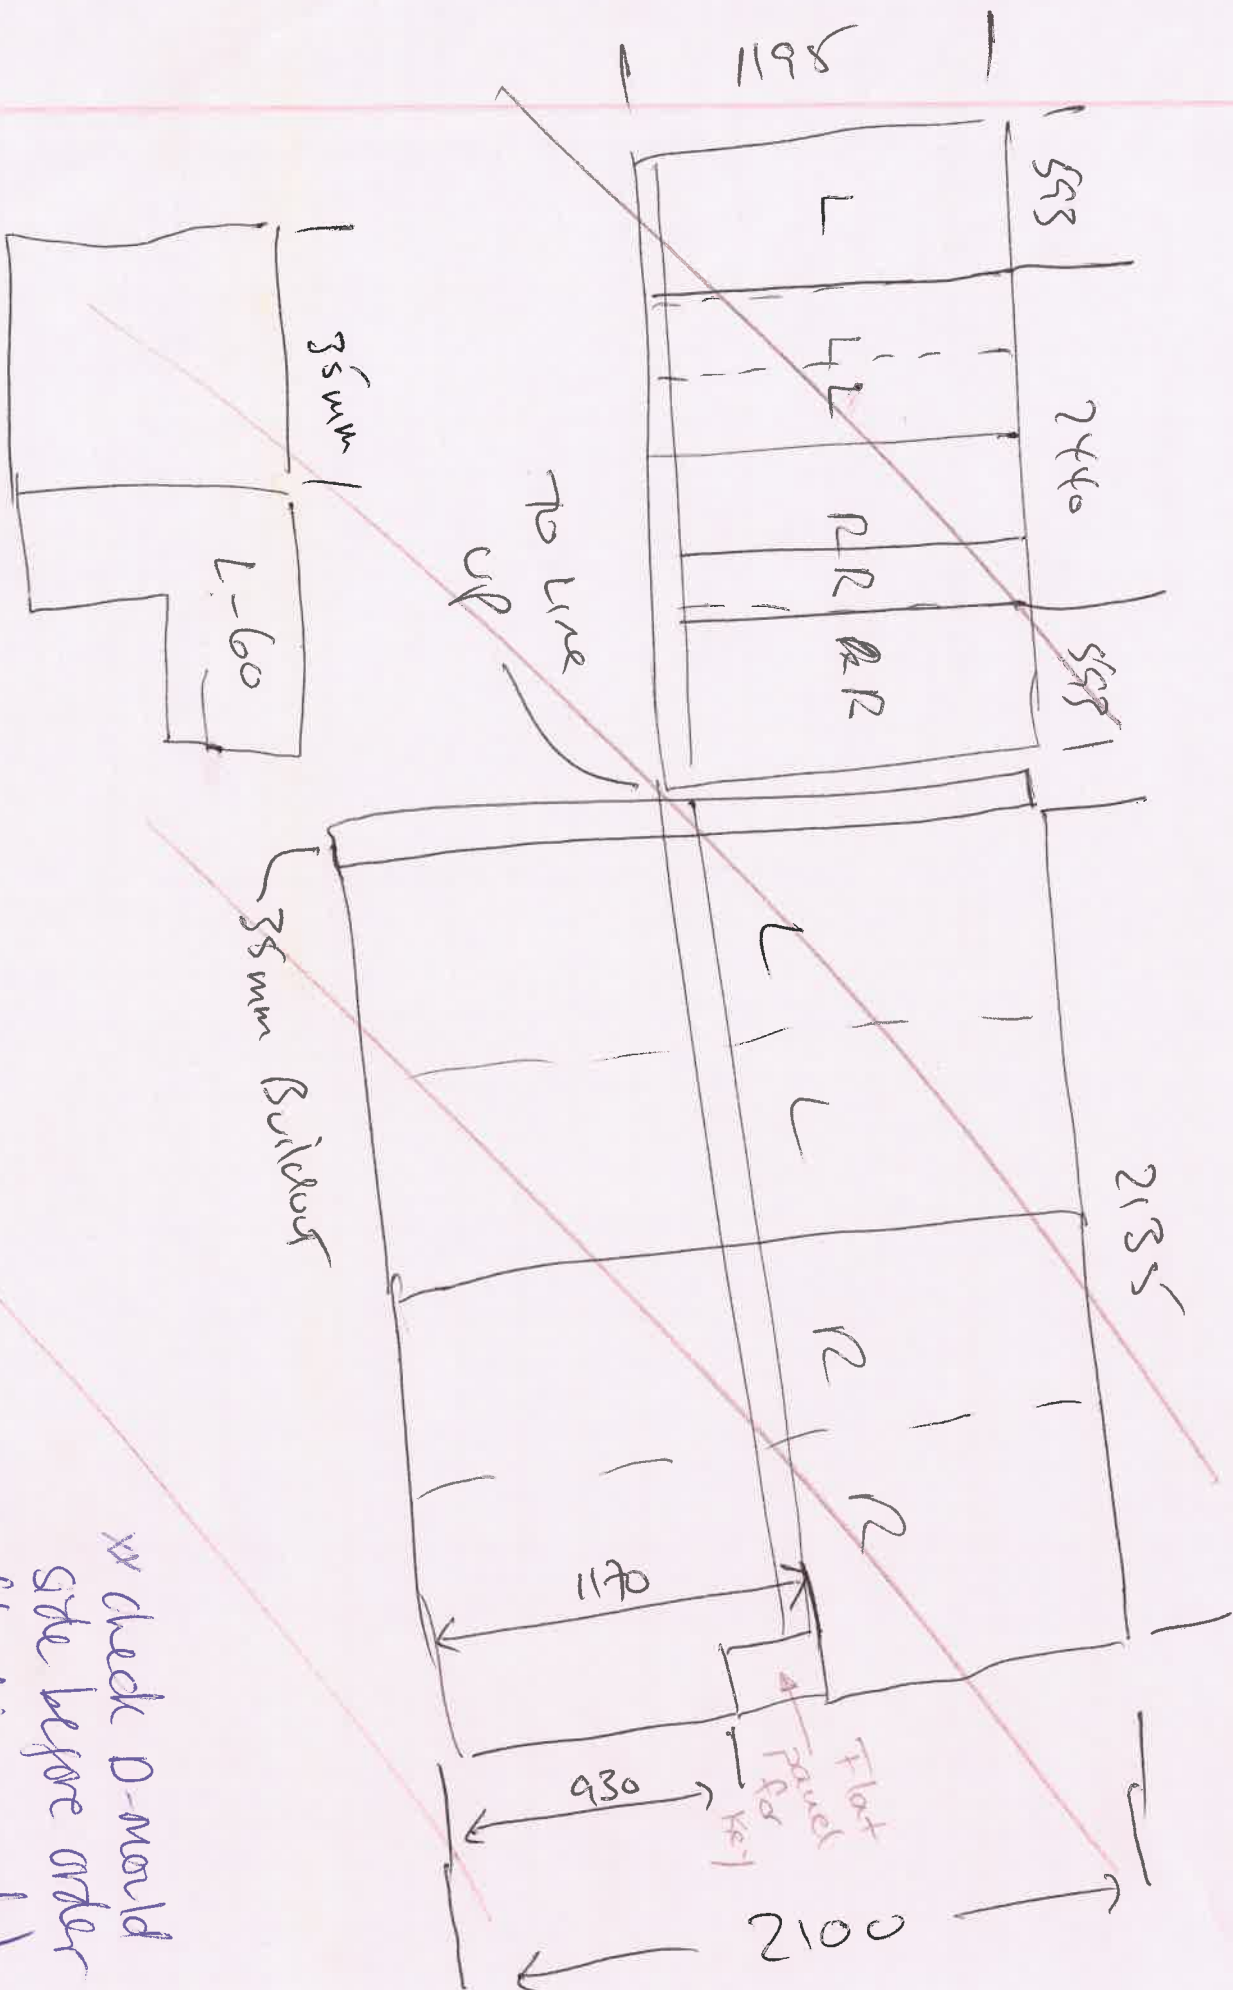

Target Fitting Date

*DATE open first 277*

xx check D-world  
 site before order  
 (leading panel).

100

40mm build out to side of frame

4 Sided L-50

2/05

Build out  
to AM  
3 Riders