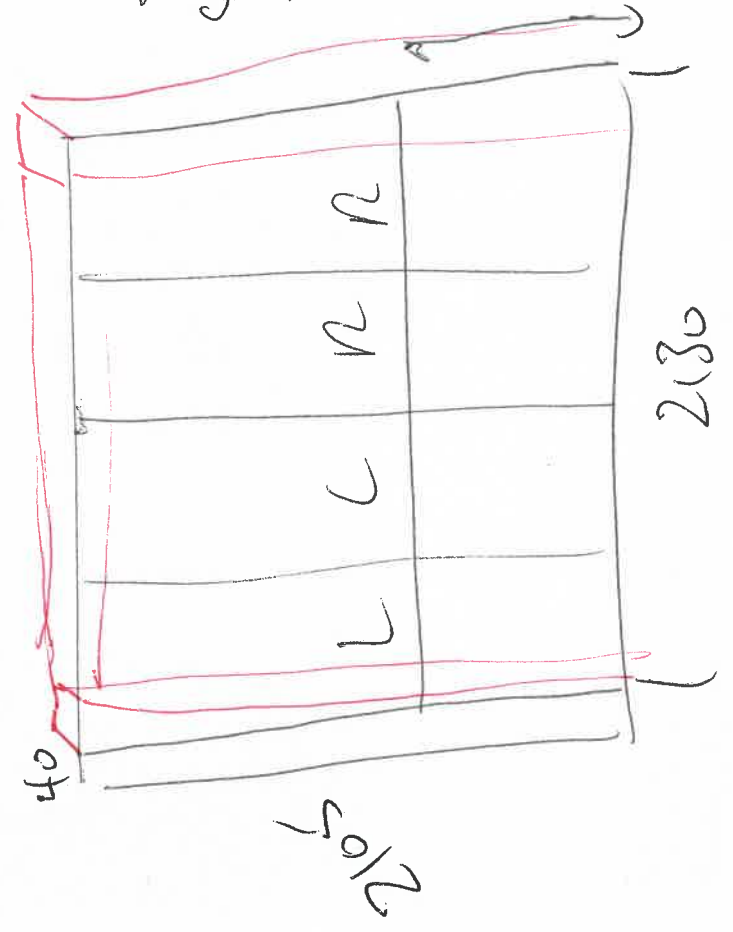

910 to Bottom of
midrail
4 x sided

Add Sill onsite from stock wood
(Admin 10/09/175)