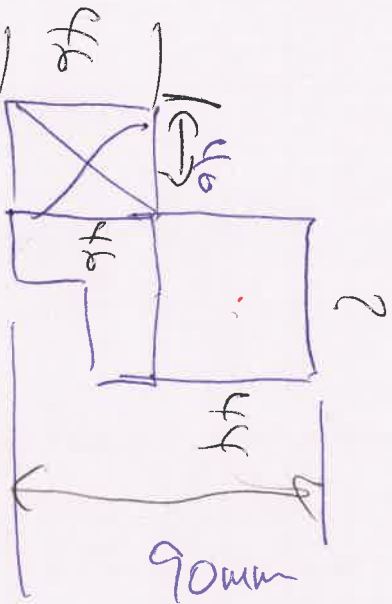

Target Fitting Date

*DATE open first 277*

xx check D-world  
 site before order  
 (leading panel).

100

40mm build out to side of frame

4 Sided L-50

2/05

Build out  
to AM  
3 Riders