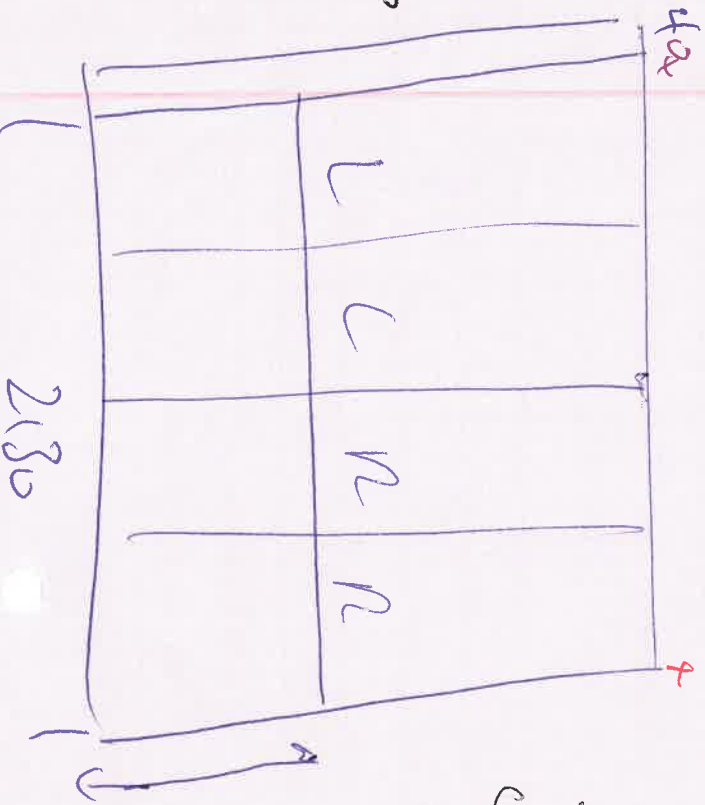

Target Fitting Date

*DATE open first 277*

xx check D-world  
 site before order  
 (leading panel).

100

40mm build out to side of frame

4 Sided L-50

2/05

Build out  
to AM  
3 Riders