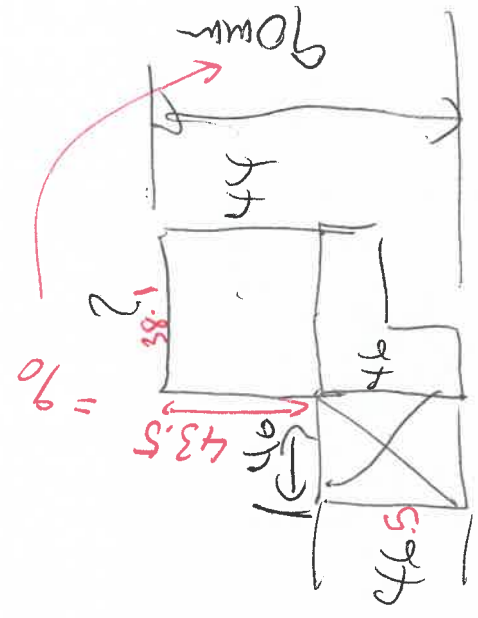

Build out
to All
3 sides