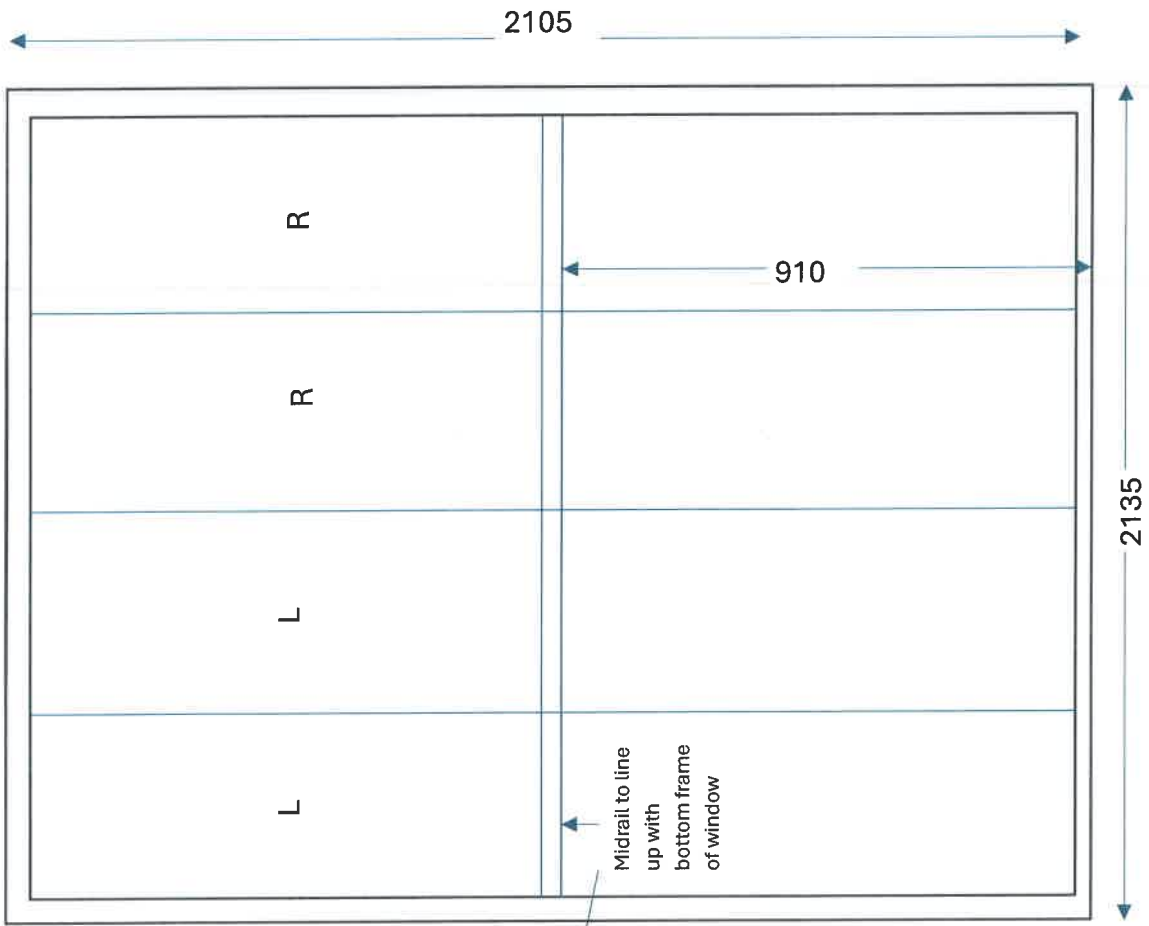

SO17049 Gilley

- Cuba
- Pure White
- 63mm louvres
- Silent tilt
- Beaded L-60 frame