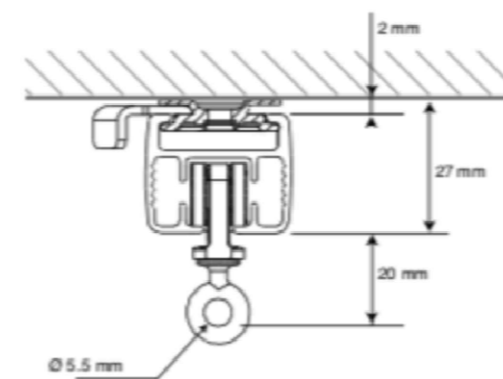

SECTION

PIN SPOT DETAILS

FINISH REFERENCE IMAGE

PELMET TO SIT IN FRONT OF CURTAINS, PAINTED OUT AS PER WALL & CEILING COLOUR

CURTAIN TRACK DETAILS

Somfy Glydea Ultra 60 RTS electrically operated track in white

REV	DESCRIPTION	DRWN	CHKD	DATE
CLIENT SARHA & LEWIS				
PROJECT Apartment 2, Chateau Des Roches, Le Mont Gras D'eau, St. Brelade, Jersey, JE3 8ED				
TITLE CURTAIN PELMET				
SCALE	1:10	DATE	SEPT '25	
DRAWING NO.	04	REVISION		
DRAWN BY	VS	CHECKED BY	XX	
PURPOSE OF ISSUE				
<input type="radio"/>	PLANNING	<input type="radio"/>	BUILDING REGS	<input type="radio"/>
<input type="radio"/>	APPROVAL	<input type="radio"/>	COMMENT	<input checked="" type="radio"/>
				TENDER
				CONSTRUCTION