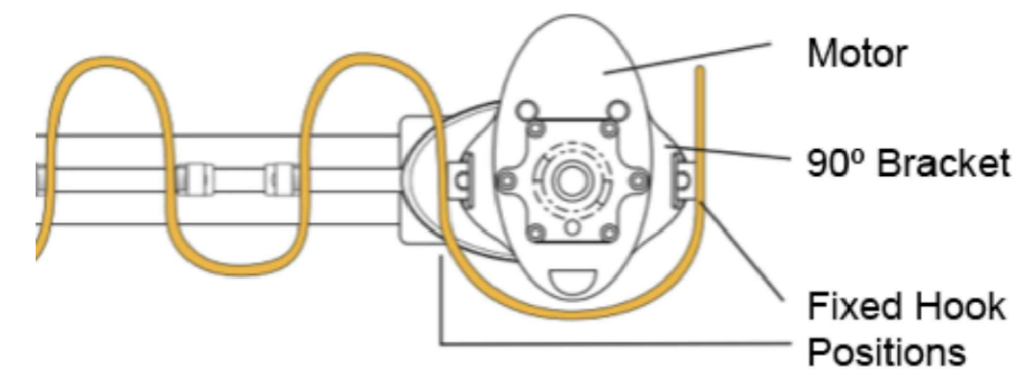

SECTION

PIN SPOT DETAILS

FINISH REFERENCE IMAGE

PELMET TO SIT IN FRONT OF CURTAINS, PAINTED OUT AS PER WALL & CEILING COLOUR

CURTAIN TRACK DETAILS

Somfy Glydea Ultra 60 RTS electrically operated track in white

REV	DESCRIPTION	DRWN	CHKD	DATE
CLIENT SARHA & LEWIS				
PROJECT Apartment 2, Chateau Des Roches, Le Mont Gras D'eau, St. Brelade, Jersey, JE3 8ED				
TITLE CURTAIN PELMET				
SCALE	1:10	DATE	SEPT '25	
DRAWING NO.	04	REVISION		
DRAWN BY	VS	CHECKED BY	XX	
PURPOSE OF ISSUE				
<input type="radio"/>	PLANNING	<input type="radio"/>	BUILDING REGS	<input type="radio"/>
<input type="radio"/>	APPROVAL	<input type="radio"/>	COMMENT	<input checked="" type="radio"/>
				TENDER
				CONSTRUCTION