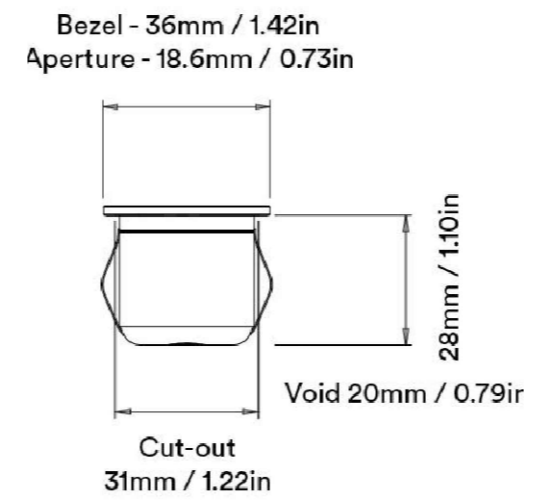

SECTION

PIN SPOT DETAILS

FINISH REFERENCE IMAGE

PELMET TO SIT IN FRONT OF CURTAINS, PAINTED OUT AS PER WALL & CEILING COLOUR

CURTAIN TRACK DETAILS

Somfy Glydea Ultra 60 RTS electrically operated track in white

REV	DESCRIPTION	DRWN	CHKD	DATE
CLIENT SARHA & LEWIS				
PROJECT Apartment 2, Chateau Des Roches, Le Mont Gras D'eau, St. Brelade, Jersey, JE3 8ED				
TITLE CURTAIN PELMET				
SCALE	1:10	DATE	SEPT '25	
DRAWING NO.	04	REVISION		
DRAWN BY	VS	CHECKED BY	XX	
PURPOSE OF ISSUE				
<input type="radio"/>	PLANNING	<input type="radio"/>	BUILDING REGS	<input type="radio"/>
<input type="radio"/>	APPROVAL	<input type="radio"/>	COMMENT	<input checked="" type="radio"/>
				TENDER
				CONSTRUCTION