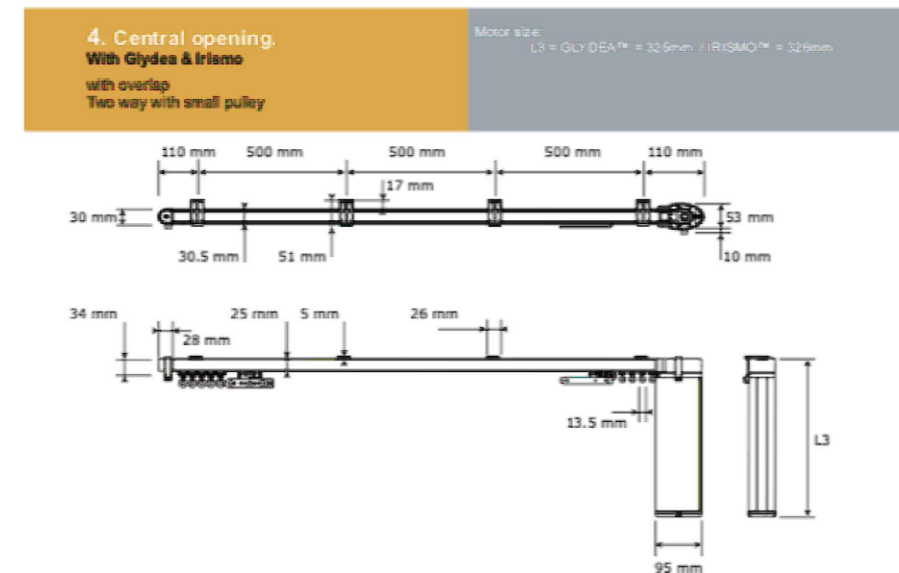

SECTION

PIN SPOT DETAILS

FINISH REFERENCE IMAGE

PELMET TO SIT IN FRONT OF CURTAINS, PAINTED OUT AS PER WALL & CEILING COLOUR

CURTAIN TRACK DETAILS

Somfy Glydea Ultra 60 RTS electrically operated track in white

REV	DESCRIPTION	DRWN	CHKD	DATE
CLIENT SARHA & LEWIS				
PROJECT Apartment 2, Chateau Des Roches, Le Mont Gras D'eau, St. Brelade, Jersey, JE3 8ED				
TITLE CURTAIN PELMET				
SCALE	1:10	DATE	SEPT '25	
DRAWING NO.	04	REVISION		
DRAWN BY	VS	CHECKED BY	XX	
PURPOSE OF ISSUE				
<input type="radio"/>	PLANNING	<input type="radio"/>	BUILDING REGS	<input type="radio"/>
<input type="radio"/>	APPROVAL	<input type="radio"/>	COMMENT	<input checked="" type="radio"/>
				TENDER
				CONSTRUCTION