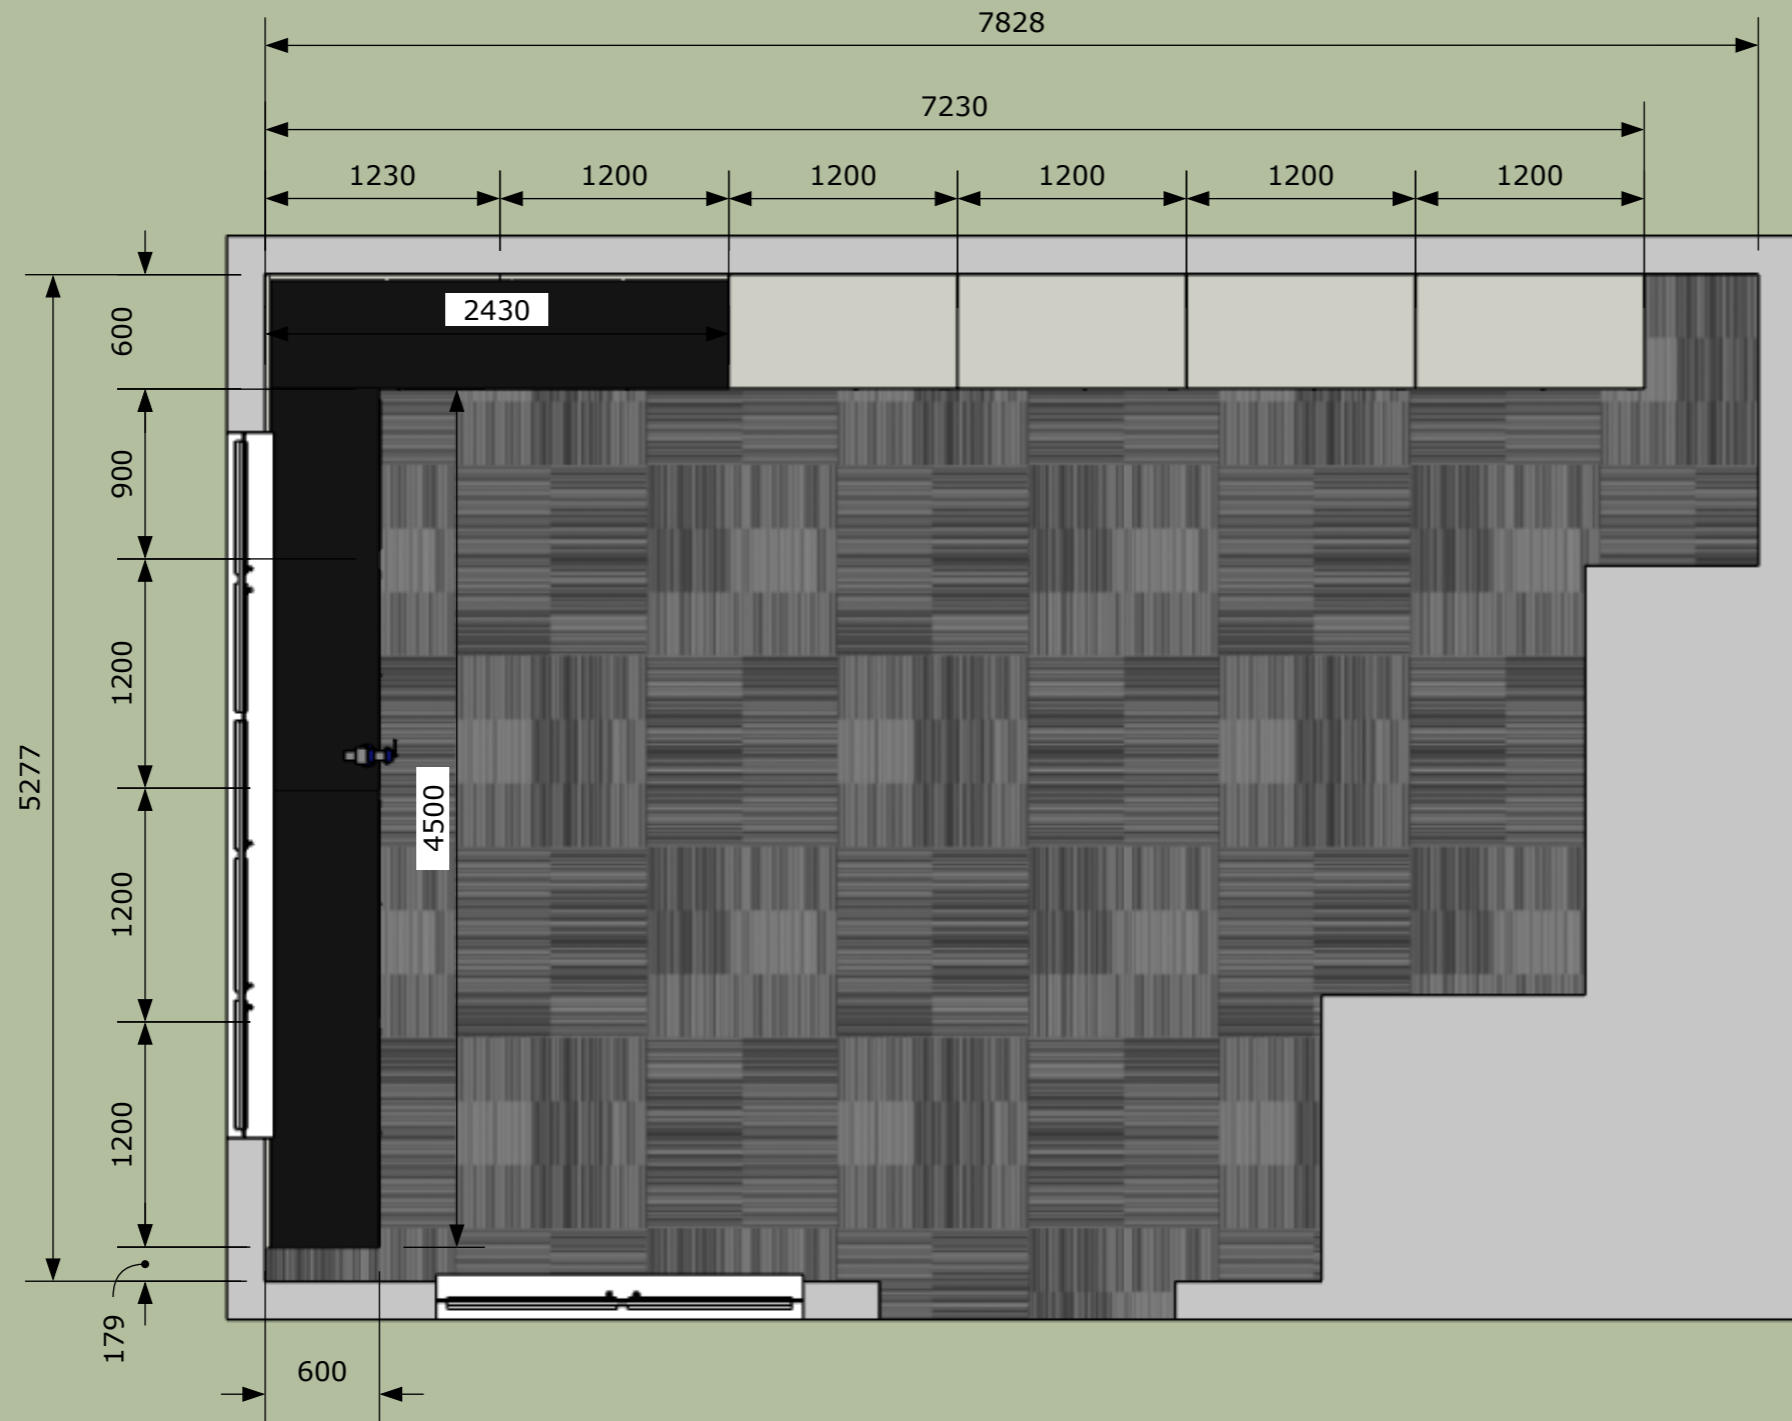

ALL ELECTRICAL/ PLUMBING WORK TO BE IN PLACE PRIOR TO DURA GARAGES INSTALL
DURA GARAGES IS NOT RESPONSIBLE FOR ELECTRICIAN/PLUMBING WORKS CARRIED OUT

Cabinet colour:	DURA SILVER
StoreWall colour:	N/A
Wall type:	N/A
Floor spec:	N/A
Ceiling spec:	N/A

Description:	LAYOUT PROPOSAL
Client:	CPI - TYRER WORKSHOP

Date:	01.01.2025
Drawn by:	A.CLARKE
Drawing No:	
Rev:	1

This drawing is the property of Dura Ltd and may not be copied or shared with a third party, unless prior consent is given by Dura Ltd. Copyright © 2011 Dura Ltd.