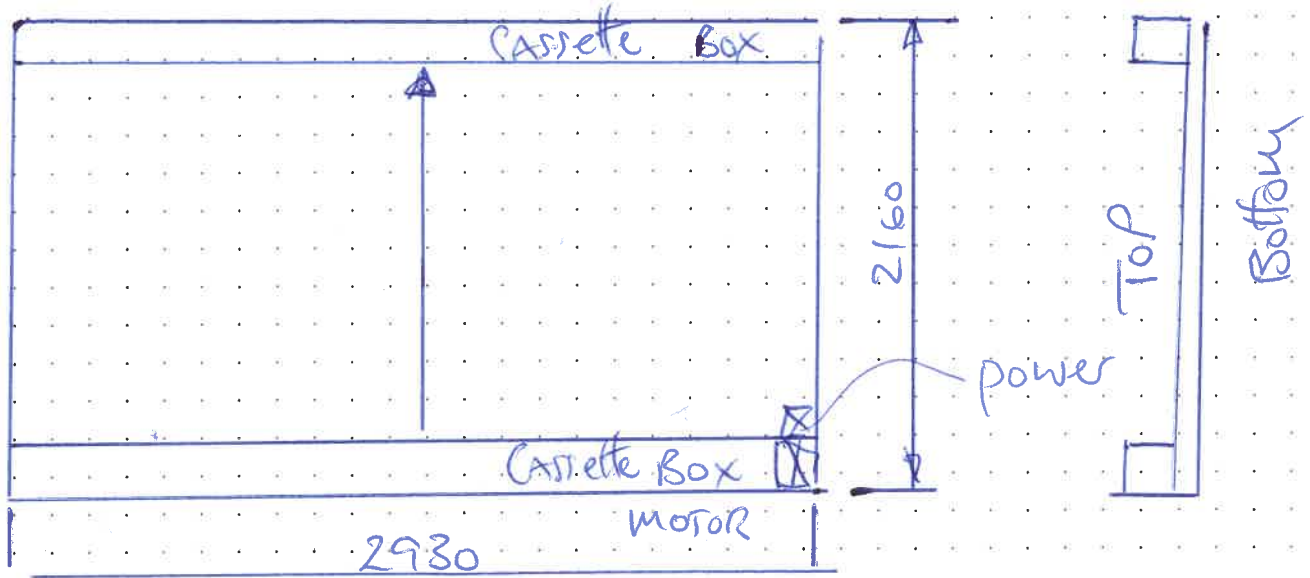

UMBRA Skylight Blinds

Single System

Double System