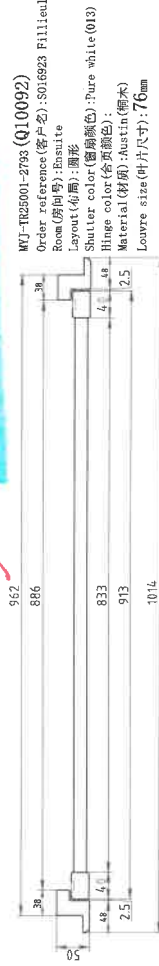

JE2 3FN

Our Price Promise to you

We are so confident our pricing is competitive, that we will beat any written quotation for equivalent product by 5%

To supply and fit unless otherwise stated.

Location	Product	Description	Qty	Price
Bedroom	Plantation Shutter	Standard Austin hardwood round shaped shutter, with 89mm louvres and offset rod mechanism, in one of the standard colours available including frames. 1 window 2 panels with a stationary T post RTL <i>76</i> <i>1 panel with magnets</i>	1	£ 625.00
Bedroom 2	Plantation Shutter	Standard Austin hardwood round shaped shutter, with 89mm louvres and offset rod mechanism, in one of the standard colours available including frames. 1 window 2 panels with a stationary T post RTL <i>76</i> <i>1 panel with magnets</i>	1	£ 625.00

There are below two louvre sizes options please check and confirm which one do you choose?

And please confirm whether "roof catches" you said is catch plates?

A
63mm Louvres

A: 63叶片

B
76mm Louvres

B: 76叶片

2x shutters (same size)
1 panel with magnets and centre rod in Pure white