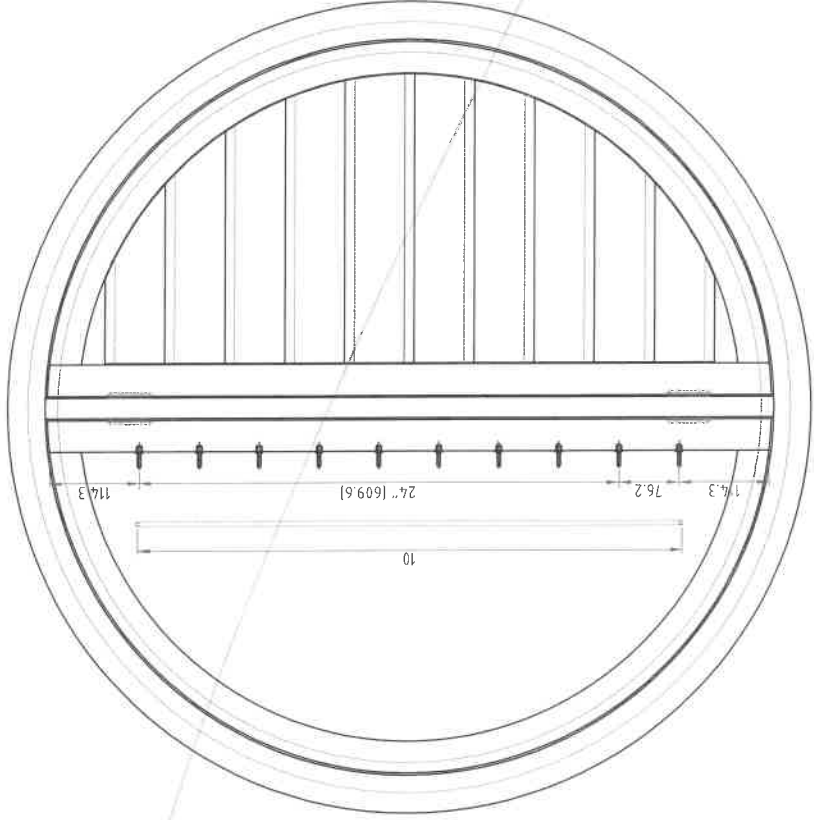

£ 249.88 x 2.5

£ 625

Shutters - Fiji

Freight Method Sea  Air  Hide Breakdown

#	ROOM	COLOUR	WIDTH	HEIGHT	TYPE	MIDRAIL	LOUVRE	TILT	LAYOUT	FRAME	STILE	HINGE COLOUR	BATTENS	STATUS	ACTIONS
4	Bedroom 2 two panels	Silk White	970	970	Shaped		89mm	Offset Rod	RTL	Bullnose Z Frame 38mm	41.3mm Beaded Butt Stile	White		Details complete	 
5	Master Bedroom	Silk White	970	970	Shaped		89mm	Offset Rod	RTL	Bullnose Z Frame 38mm	41.3mm Beaded Butt Stile	White		Details complete	 