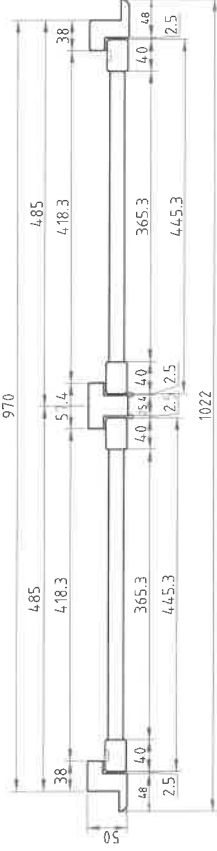

Please check this shutter should use invisilt or offset tilt rod?

请确认用全隐形拉杆还是明拉杆?

MYI-TR24001-3141 (Q10495)
Order reference (客户名): S015749 Fillieul
Room (房间号): Bnsuite
Layout (布局): RTL
Shutter color (窗扇颜色): Silk White (014)
Hinge color (合页颜色): White白
Material (材质): Poplar (杨木)

£ 249.88 x 2.5

£ 625