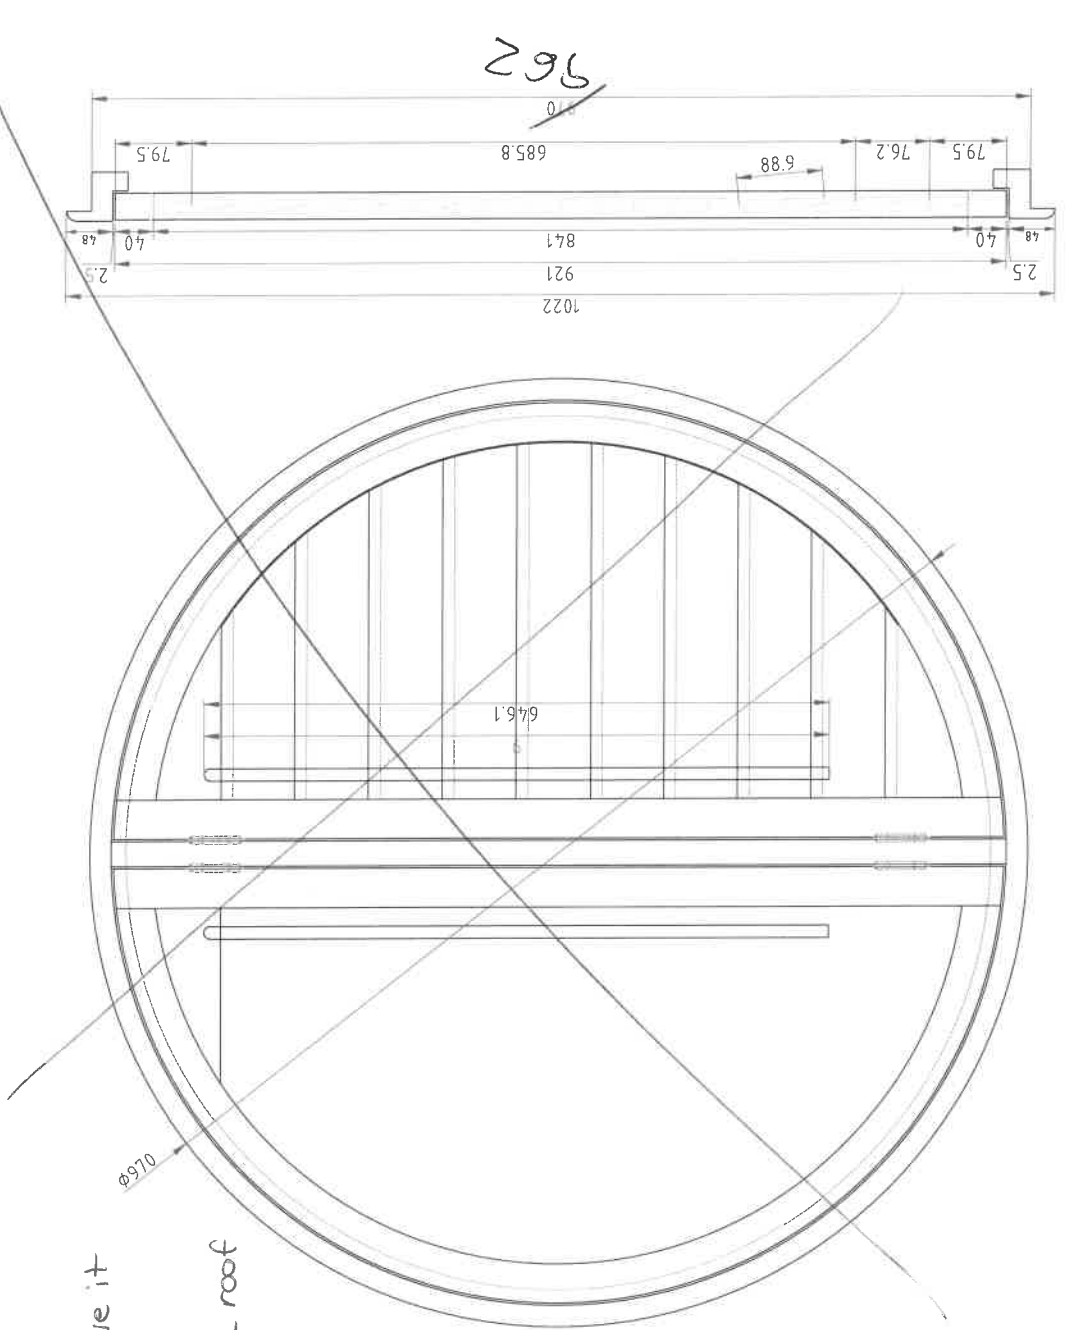

962

MYJ-TR25001-2793 (Q10092)
Order reference (客户名): S016923 Fillieul
Room (房间号): Ensuite
Layout (布局): RTL
Shutter color (窗扇颜色): Pure white (013)
Hinge color (合页颜色): Pure white (纯白)
Material (材质): Austin (桐木)
Louvre size (叶片尺寸): 89mm

- Is it possible to have it as a single panel with something similar to a roof catch?

- If so, can it have centre rod and 63 or 76mm louvres?