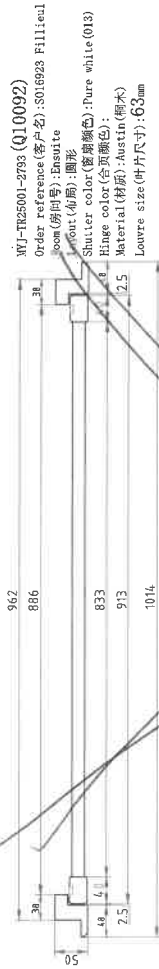

JE2 3FN

Our Price Promise to you

We are so confident our pricing is competitive, that we will beat any written quotation for equivalent product by 5%

To supply and fit unless otherwise stated.

Location	Product	Description	Qty	Price
Bedroom	Plantation Shutter	Standard Austin hardwood round shaped shutter, with 89mm louvres and offset rod mechanism, in one of the standard colours available including frames. 1 window 2 panels with a stationary T post RTL <i>76</i> <i>1 panel with magnets</i>	1	£ 625.00
Bedroom 2	Plantation Shutter	Standard Austin hardwood round shaped shutter, with 89mm louvres and offset rod mechanism, in one of the standard colours available including frames. 1 window 2 panels with a stationary T post RTL <i>76</i> <i>1 panel with magnets</i>	1	£ 625.00

There are below two louvre sizes options please check and confirm which one do you choose?

And please confirm whether "roof catches" you said is catch plates?

A
63mm Louvres

A: 63叶片

B
76mm Louvres

B: 76叶片

2x shutters (same size)
1 panel with magnets and centre rod in Pure white