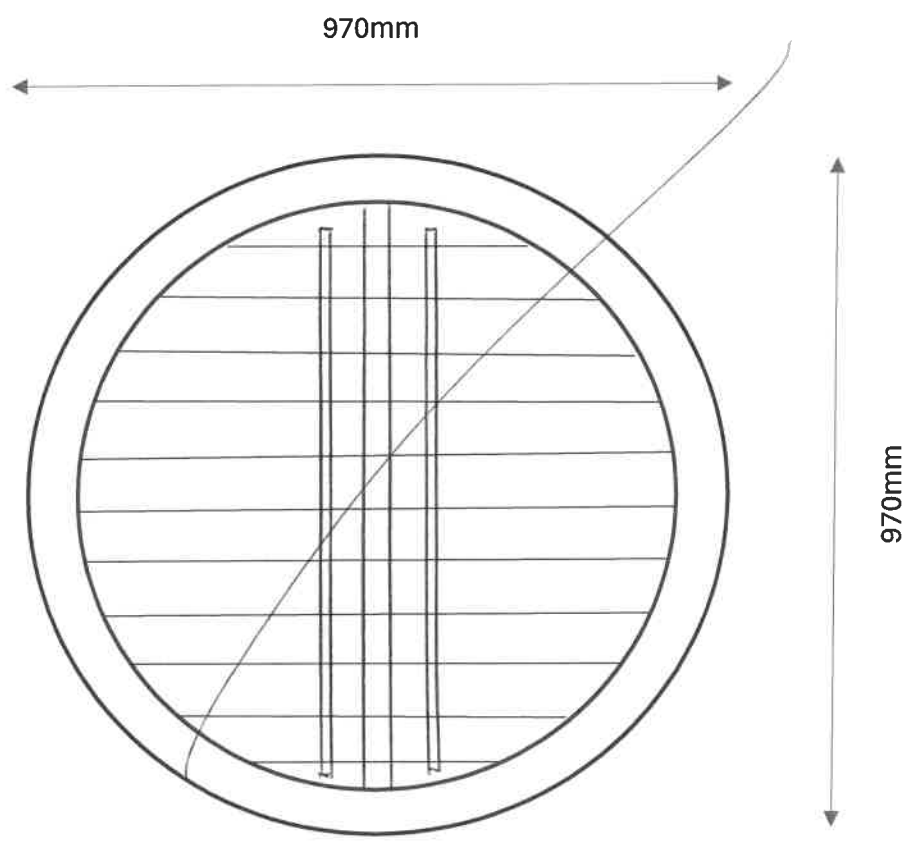

SO16923

~~SO15749~~ Fillieul