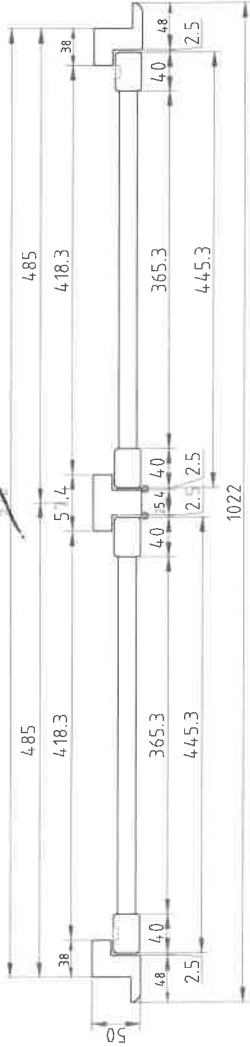

962

MYJ-TR25001-2793 (Q10092)
Order reference (客户名): S016923 Fillieul
Room (房间号): Ensuite
Layout (布局): RTL
Shutter color (窗扇颜色): Pure white (013)
Hinge color (合页颜色): Pure white (纯白)
Material (材质): Austin (桐木)
Louvre size (叶片尺寸): 89mm

- Is it possible to have it as a single panel with something similar to a roof catch?

- If so, can it have centre rod and 63 or 76mm louvres?