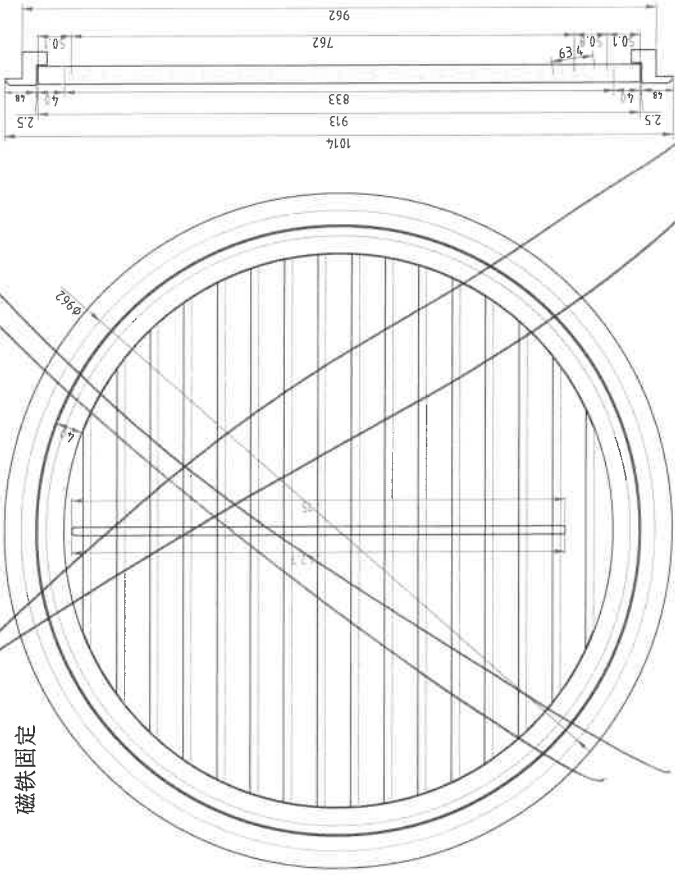

There are below two louvre sizes options please check and confirm which one do you choose?

And please confirm whether "roof catches" you said is catch plates?

A
63mm Louvres

A: 63叶片

B
76mm Louvres

B: 76叶片

2x shutters (same size)
1 panel with magnets and centre rod in Pure white