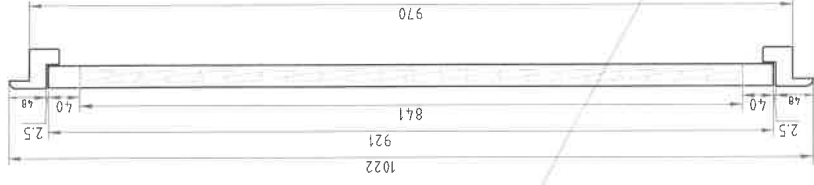

£ 249.88 x 2.5

£ 625

Shutters - Fiji

Freight Method Sea  Air  Hide Breakdown

#	ROOM	COLOUR	WIDTH	HEIGHT	TYPE	MIDRAIL	LOUVRE	TILT	LAYOUT	FRAME	STILE	HINGE COLOUR	BATTENS	STATUS	ACTIONS
4	Bedroom 2 two panels	Silk White	970	970	Shaped		89mm	Offset Rod	RTL	Bullnose Z Frame 38mm	41.3mm Beaded Butt Stile	White		Details complete	 
5	Master Bedroom	Silk White	970	970	Shaped		89mm	Offset Rod	RTL	Bullnose Z Frame 38mm	41.3mm Beaded Butt Stile	White		Details complete	 