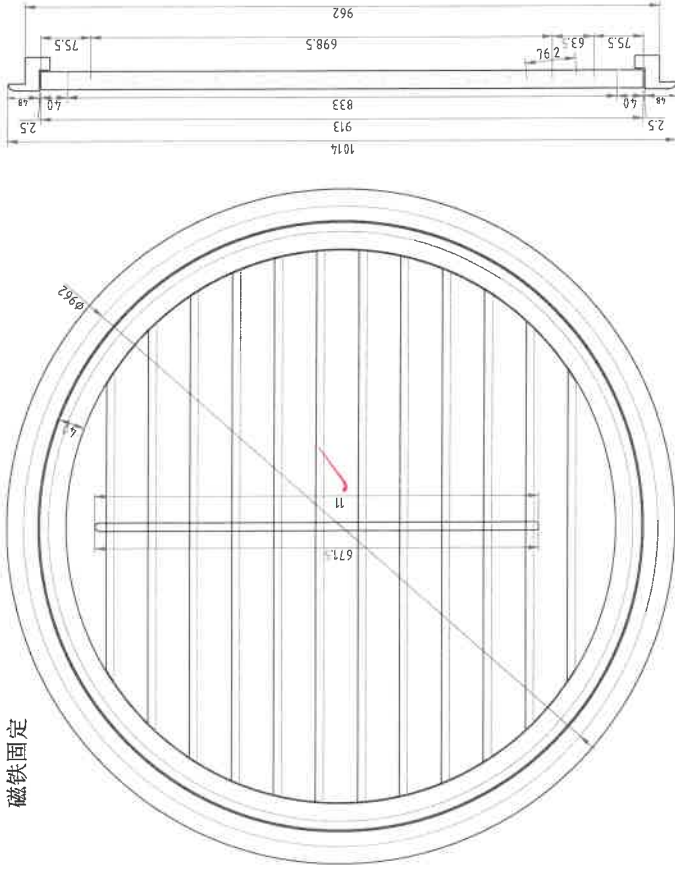

There are below two louvre sizes options please check and confirm which one do you choose?

And please confirm whether "roof catches" you said is catch plates?

A
63mm Louvres

A: 63叶片

B
76mm Louvres

B: 76叶片

2x shutters (same size)
1 panel with magnets and centre rod in Pure white