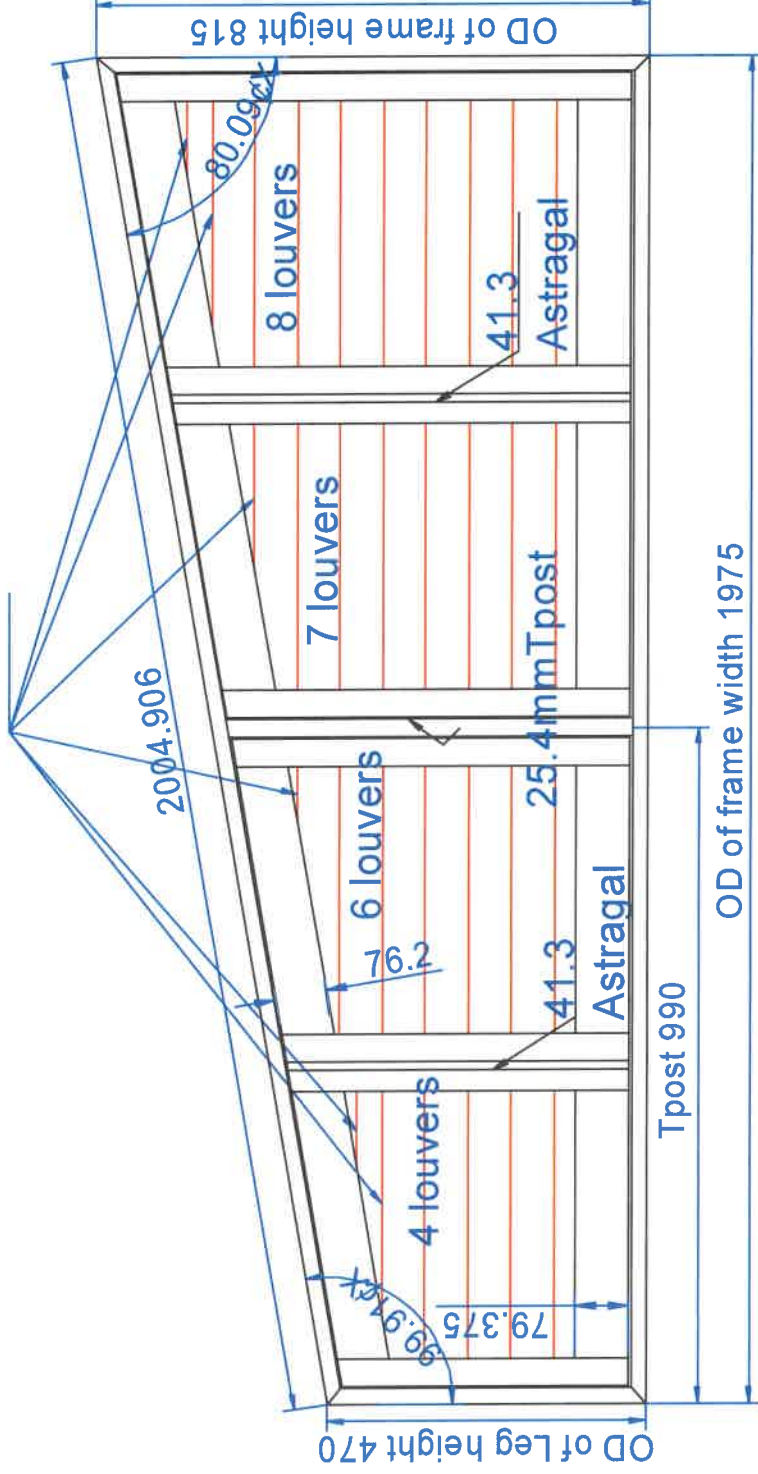

Order#: 211012517244	Customer Name: Mandy Bonhomme
Dealer#: SO16759	Dealer Name: CP Interiors
	Date: 2025/08/02

Please confirm the following drawing.

No template provided, the following drawing is based on order size

- 1 Fixed louver for panel 2,3;
- 2 Fixed louver for panel 1,4

Item 1 Qty: 1(RRTRR) Louver: 76mm Color: 066-Winchester White 2010  
 Beaded L Frame 60mm 4 sides Invisible Tilt

We have asked S-Craft to adjust panels so that they line up with shutter on line 2 (05/08/25)