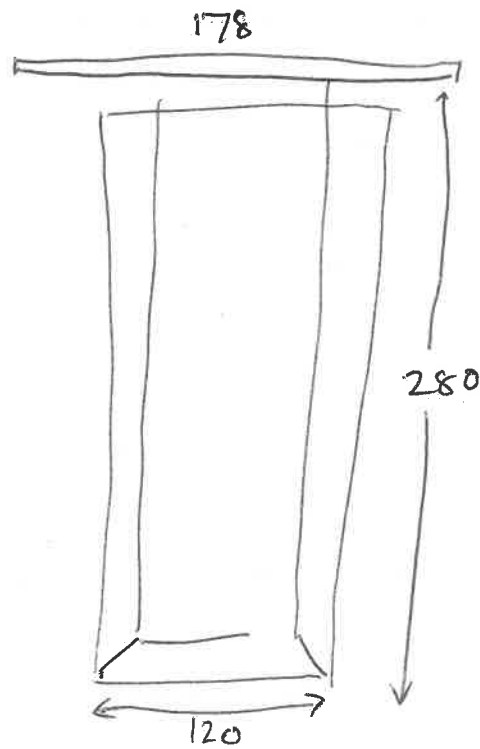

- On existing pole
- Double pleat, pair, lined
- Kyni Tahini fabric or something similar 'stone' like colour.

\* Cometite Window

x 2 Dust pans

x Citrus Resin

760 725 068

Julien Touault  
 jules435@outlook.com