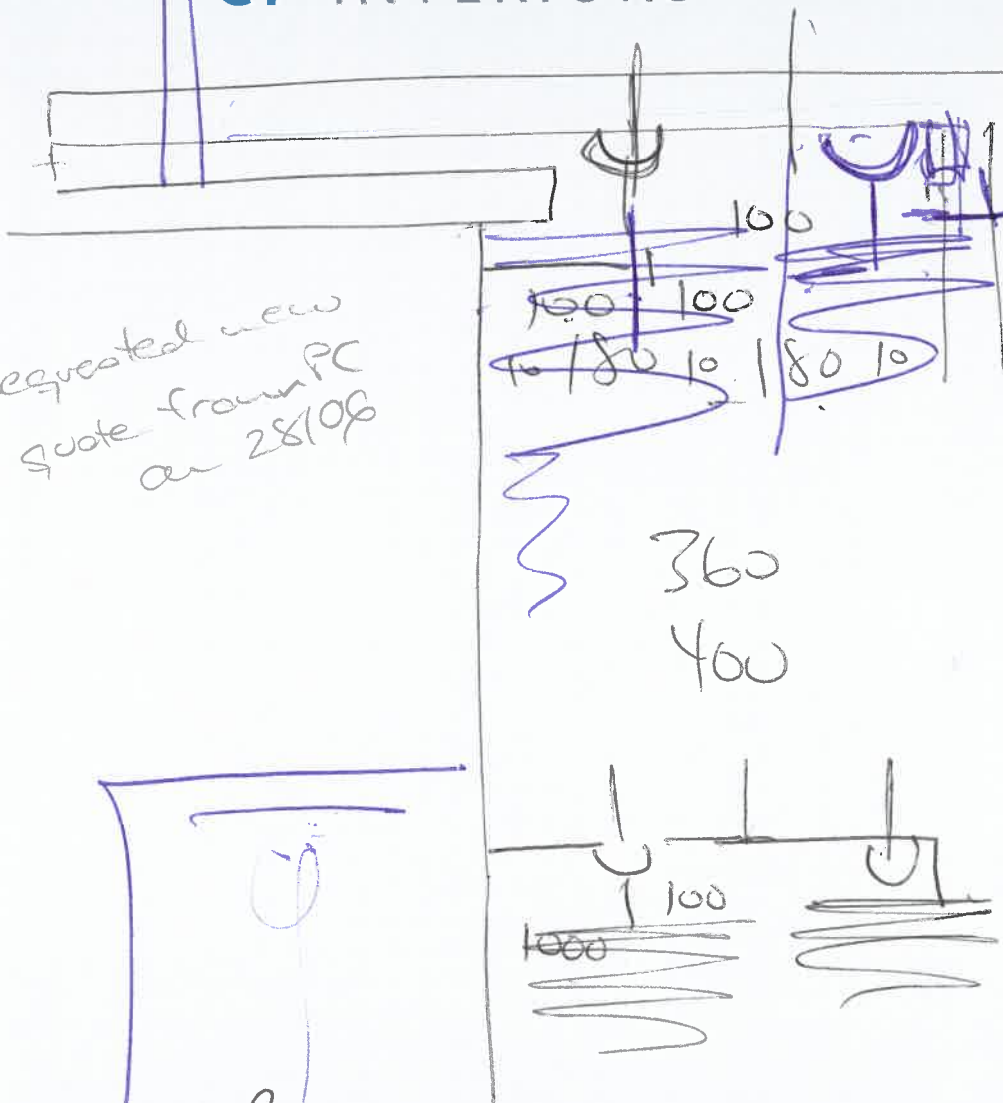

SINGLE CURTAIN 2

1 Curtain Double Pinch Pleat, Hand Finished Lined		£	500.98
Rail size of 310cm, Drop of 275cm, Overall rail size: 310cm, 5.5 Widths in each			
Making:	6	Widths	£1252
Fabric: 00cm pattern repeat	18.3	mts	
Lining: Standard Lining	18.3	mts	

ALLOWENCE WILL BE REDUCED TO INABLE FABRIC TO BE RAILROADED

7.8 MTRS OF FABRIC BASED ON 300CM WIDE RAILROADED WITH NO PATTERN REPEAT

PAIR 1

1 Pair of Voiles Double Pinch Pleat Railroaded		£	350.35
Rail size of 470cm, Drop of 278cm, Overall rail size: 470cm, 5.6 Mts in each			
Making:	11	Mts	£876
Fabric: Wide fabric - 300cm wide, no repeat	11.2	mts	
Snake weight to hem (Bottom)			

PAIR 1

1 Pair of Voiles Double Pinch Pleat Railroaded		£	293.02
Rail size of 400cm, Drop of 278cm, Overall rail size: 400cm, 4.7 Mts in each			
Making:	9.2	Mts	£733
Fabric: Wide fabric - 300cm wide, no repeat	9.4	mts	
Snake weight to hem (Bottom)			

SINGLE VOILE 1

1 Voile Double Pinch Pleat Railroaded		£	229.32
Rail size of 310cm, Drop of 278cm, Overall rail size: 310cm, 7.3 Mts in each			
Making:	7.2	Mts	
Fabric: Wide fabric - 300cm wide, no repeat	7.3	mts	£573
Snake weight to hem (Bottom)			

SINGLE VOILE 2

1 Voile Double Pinch Pleat Railroaded		£	229.32
Rail size of 310cm, Drop of 278cm, Overall rail size: 310cm, 7.3 Mts in each			
Making:	7.2	Mts	£573
Fabric: Wide fabric - 300cm wide, no repeat	7.3	mts	
Snake weight to hem (Bottom)			

Others Subtotal: £ 3,285.24

Total: £ 3,285.24

CP INTERIORS

Requested new
quote from PC
on 28/08

Levant Rans
Edmund Bell Quantum double width

T: (01534) 768141 | E: info@cpinteriors.je | www.cpinteriors.je
Rue des Pres Trading Estate, St Saviour, Jersey, JE2 7QN

Wave 80