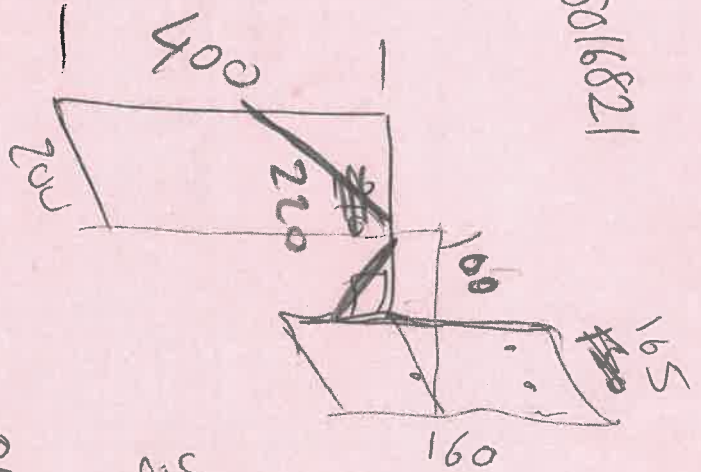

2P
S016821

RAL9010