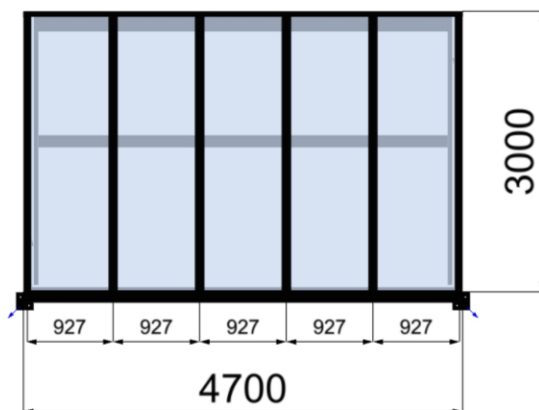

## Configuration details

weinor Ltd 73 Cornhill EC3V 3QQ London

customer: 165708

reference: Galluzzi SO16905

Page 7 of 11

isometric view

top view

weinor Ltd  
73 Cornhill  
GB-EC3V 3QQ London  
weinor.com