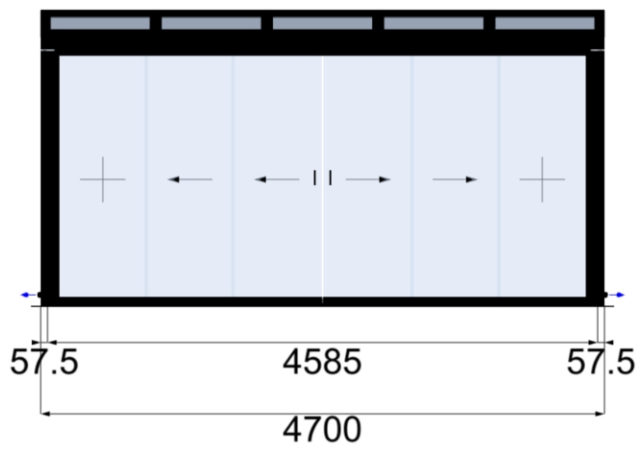

## Configuration details

weinor Ltd 73 Cornhill EC3V 3QQ London

customer: 165708

reference: Galluzzi SO16905

Page 8 of 11

front view

side view left

side view right