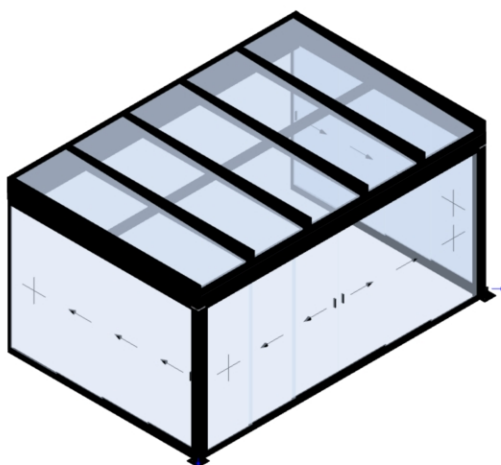

Configuration details

weinor Ltd 73 Cornhill EC3V 3QQ London

customer: 165708

reference: Galluzzi SO16905

Page 7 of 11

isometric view

top view