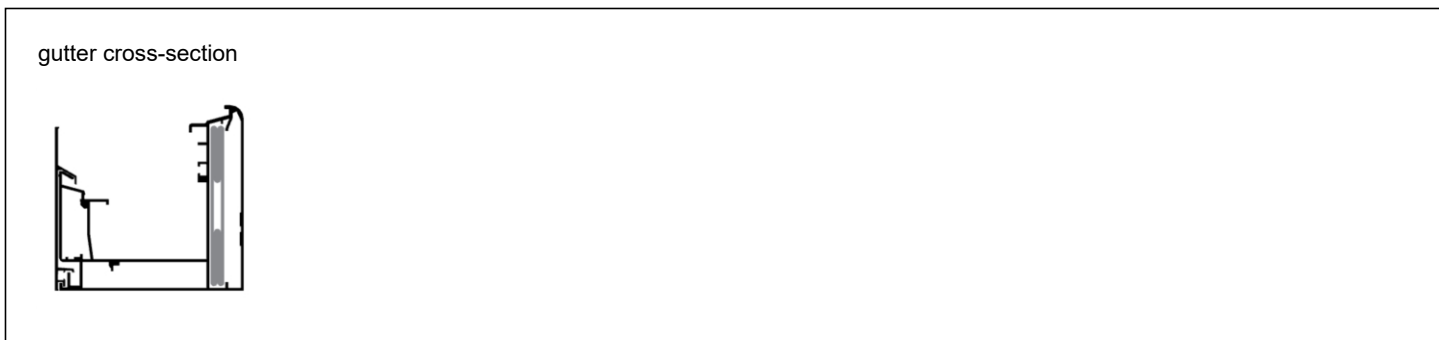

Configuration details

weinor Ltd 73 Cornhill EC3V 3QQ London

customer: 165708

reference: Galluzzi SO16905

Page 10 of 11