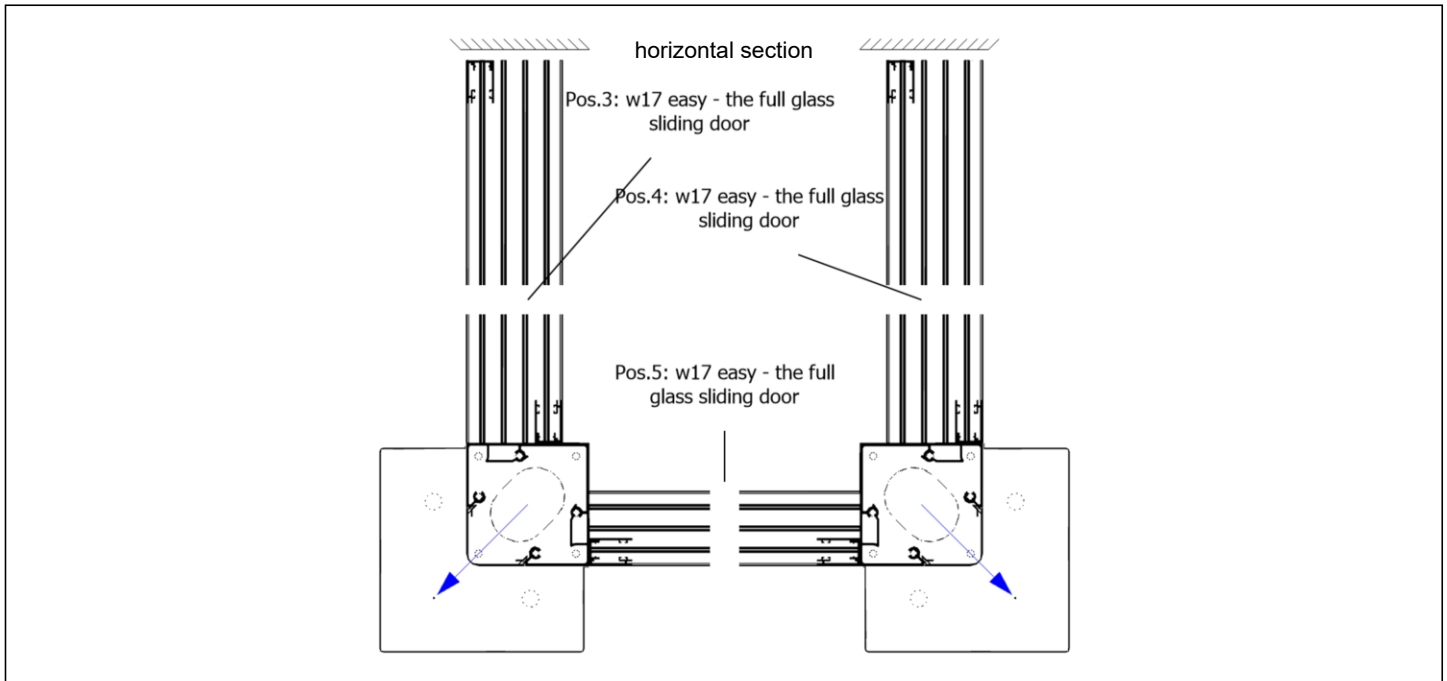

Configuration details

weinor Ltd 73 Cornhill EC3V 3QQ London

customer: 165708

reference: Galluzzi SO16905

Page 9 of 11