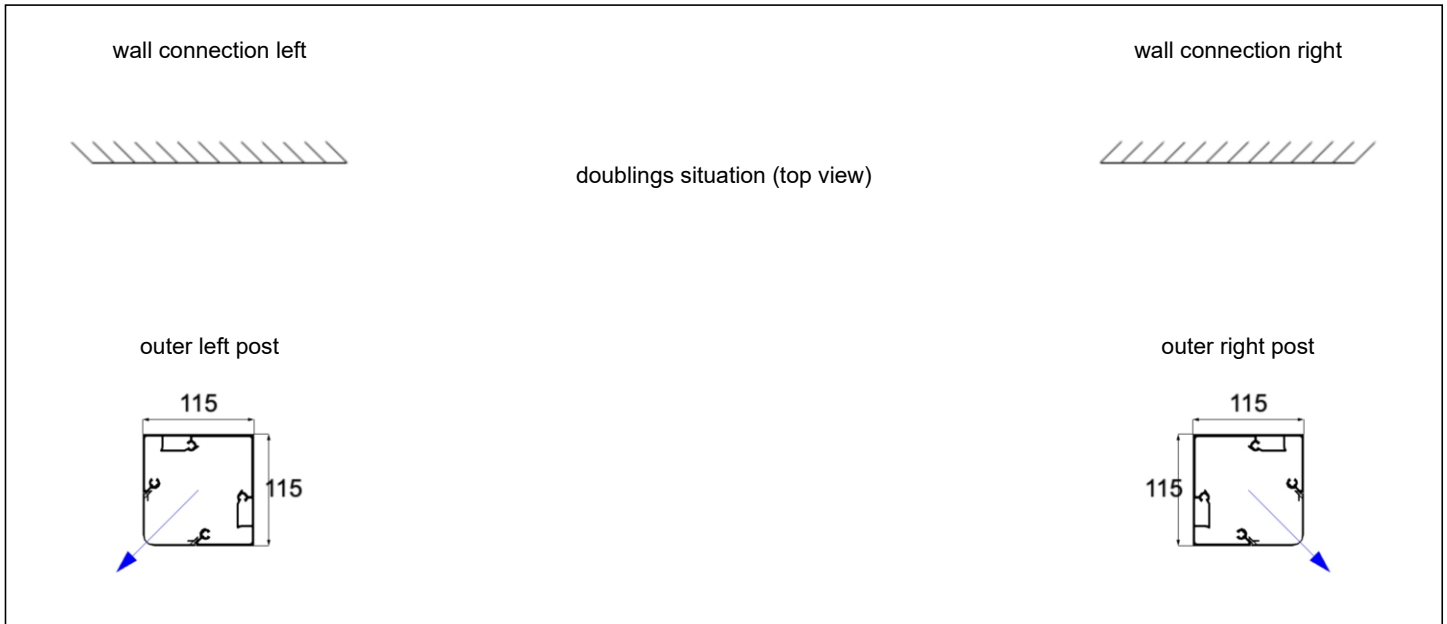

Configuration details

weinor Ltd 73 Cornhill EC3V 3QQ London

customer: 165708

reference: Galluzzi SO16905

Page 9 of 11