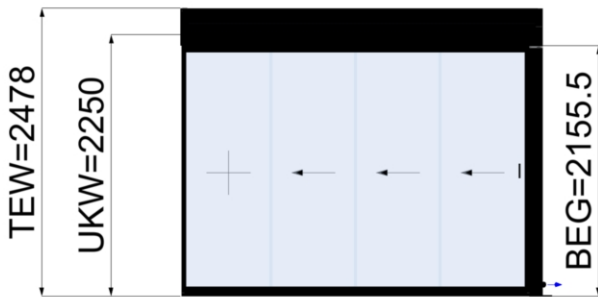

## Configuration details

weinor Ltd 73 Cornhill EC3V 3QQ London

customer: 165708

reference: Galluzzi SO16905

Page 8 of 11

front view

side view left

side view right