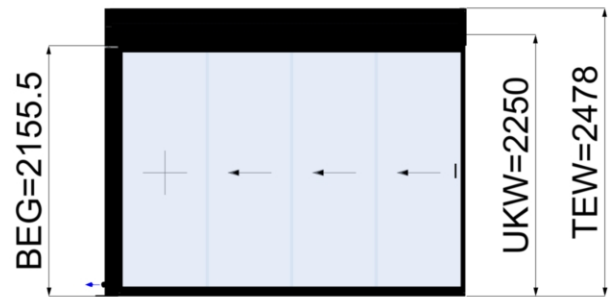

## Configuration details

weinor Ltd 73 Cornhill EC3V 3QQ London

customer: 165708

reference: Galluzzi SO16905

Page 8 of 11

front view

side view left

side view right