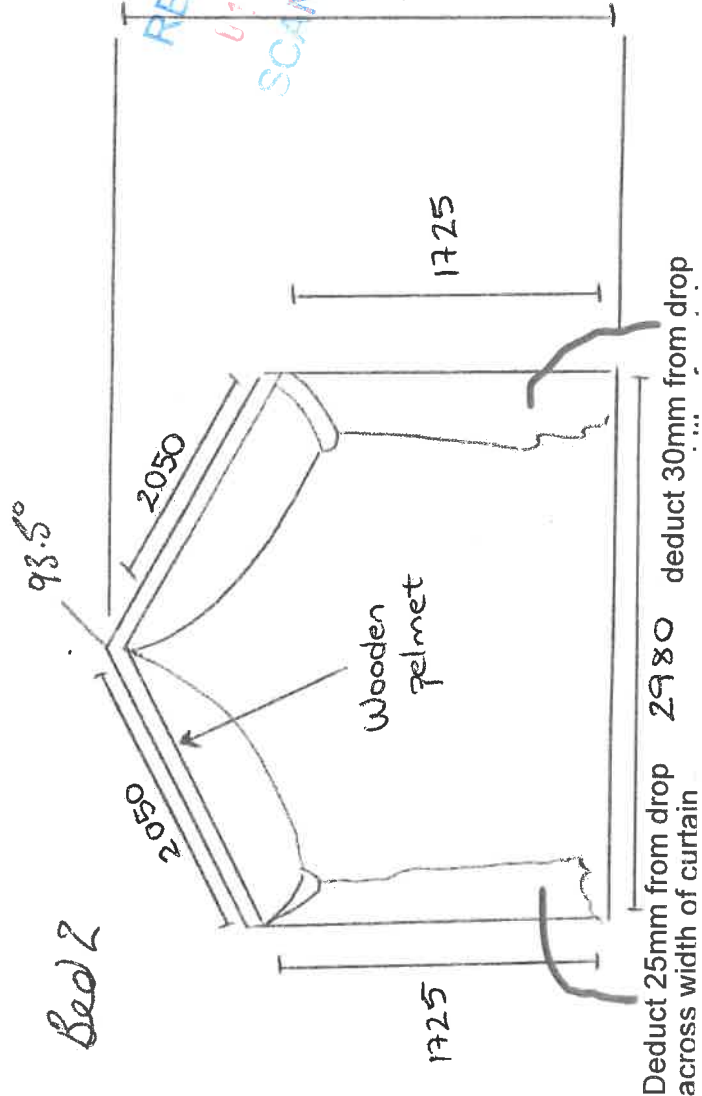

BEDROOM 1 + 2

- Double Pleat headers.

- Blackout linings

- Curtain trouser crease on floor (+10) to block light.

3175

+10

Drop (before return) 3155mm

= leaving edge of 100mm on each side to ensure no light gap.

~ Please order if not sure.

RECEIVED
6 JUL 2025
SCANNING
3150

17125

2 x box

Deduct 25mm from drop across width of curtain