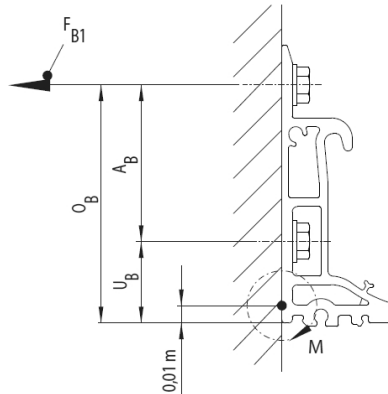

Force 1 means the pull-out force per upper fastener F(B).

FB1 Force 1 per fixing point	: 2171	N
Torque per folding arm [Nm]	: 551	Nm

Please note that your selected awning configuration results in the following forces per upper fixing point (pull-out, lateral and/or shear forces). These must be accounted for by using suitable fixings.

bracket position left 1st array	: 53,4	cm	
bracket position centre 1st array	: 300	cm	
bracket position right 1st array	: 53,4	cm	
type of control	: Remote-controlled motor IO Homecontrol		139,00
Side of control (seen from the front)	: left		
Hirschmann plug?	: without Hirschmann plug		
control	: hand transmitter Situo 1 io II by weinor		73,00
type of motor	: Motor Sfy Sunea60 io 55/17- 78We-		
Somfy radio wind sensor io	: with Somfy Eolis 3D WireFree io; white housing		201,00
real-design	: WE3-624	agave, my collections 2	
colour of thread Saba	: olive		
Cardboard packaging	: edges reinforcement		
weight	: 96	kg