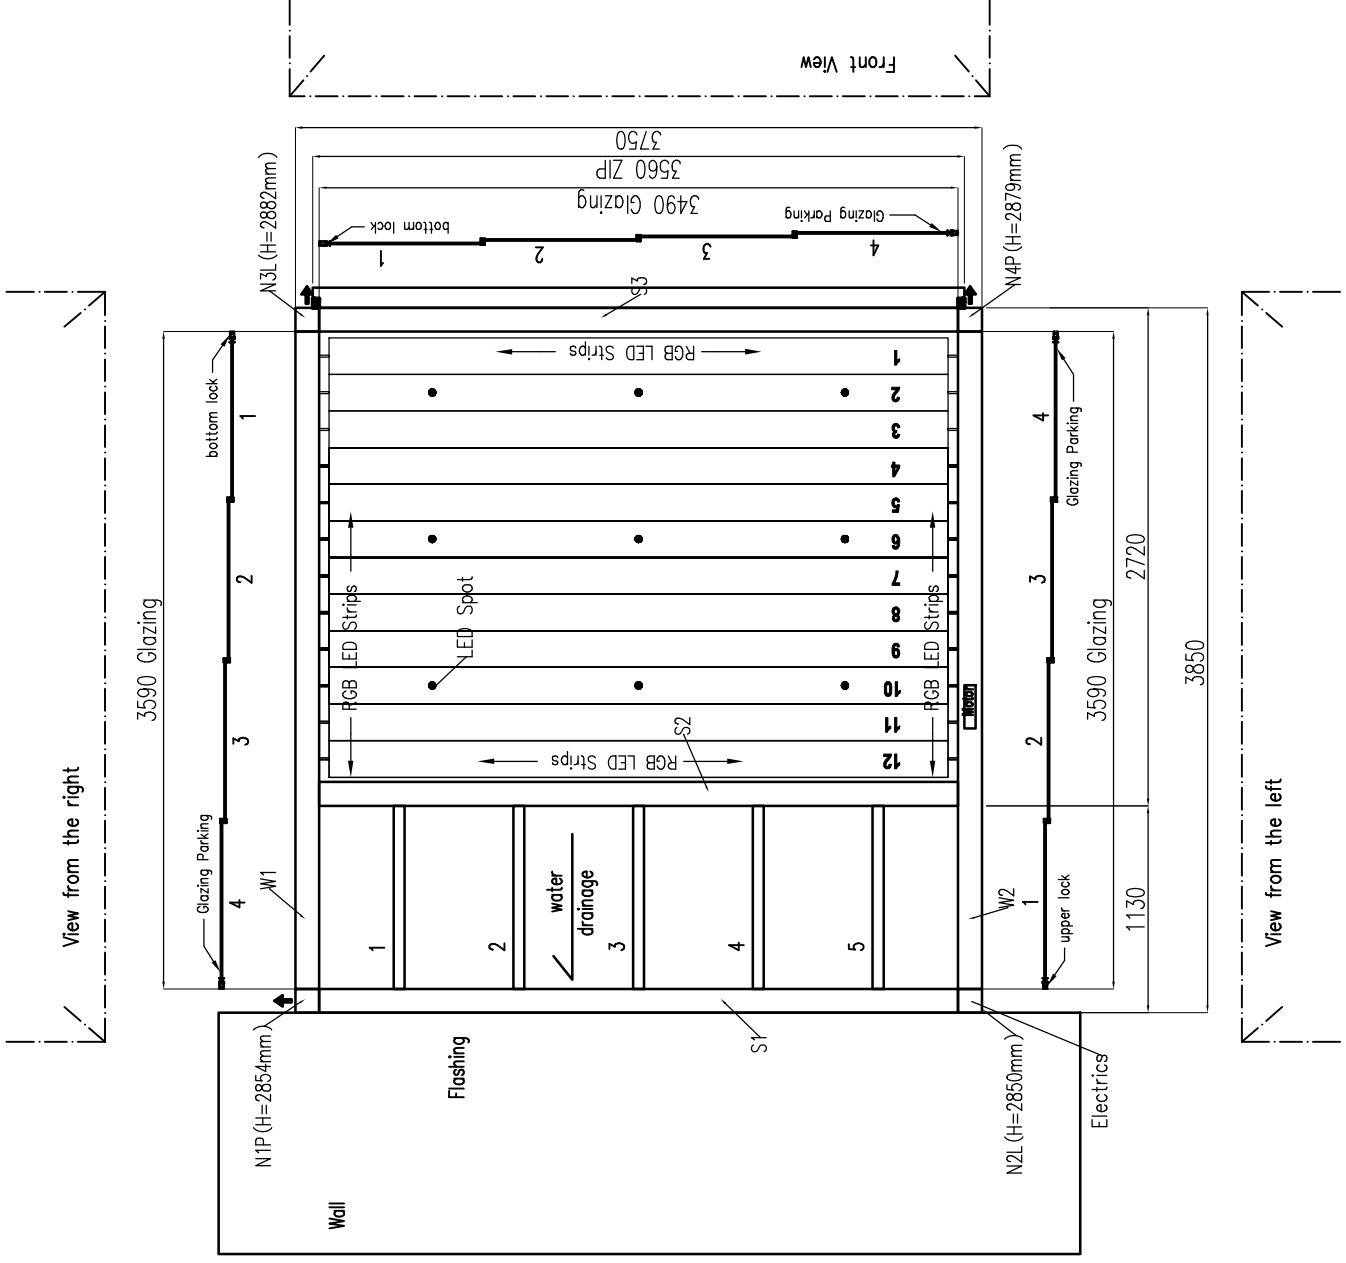

Quote For Le Cheminant Technic NEW + Glass Roof 05.06.2025

Frame Tiger 29/90146

Louvre RAL 9016

Incl. Control Teleco IO

Remote control Situio 5 Variation IO

Incl. 9 LED Spots

Incl. RGB LED-strips lights, all around

Incl. 3 x Glazing

Incl. 1 x ZIP – Serge 600 5% 008 007

- Quote For Le Cheminant Technic NEW + Glass Roof 05.06.2025
- Frame Tiger 29/90146
- Louvre RAL 9016
- Incl. Control Teleco IO
- Remote control Situio 5 Variation IO
- Incl. 9 LED Spots
- Incl. RGB LED-strips lights, all around
- Incl. 3 x Glazing
- Incl. 1 x ZIP – Serge 600 5% 008 007