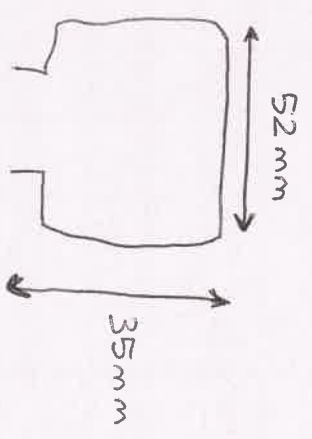

SO16501

Comments:

Quote for bed spread requested from PC on 11/02

Order Date

Customer Signature

X I have checked and agree with the above choices

Target Fitting Date

CHR25  
SMARTCARD/LITEA18E  
HEADRAIL