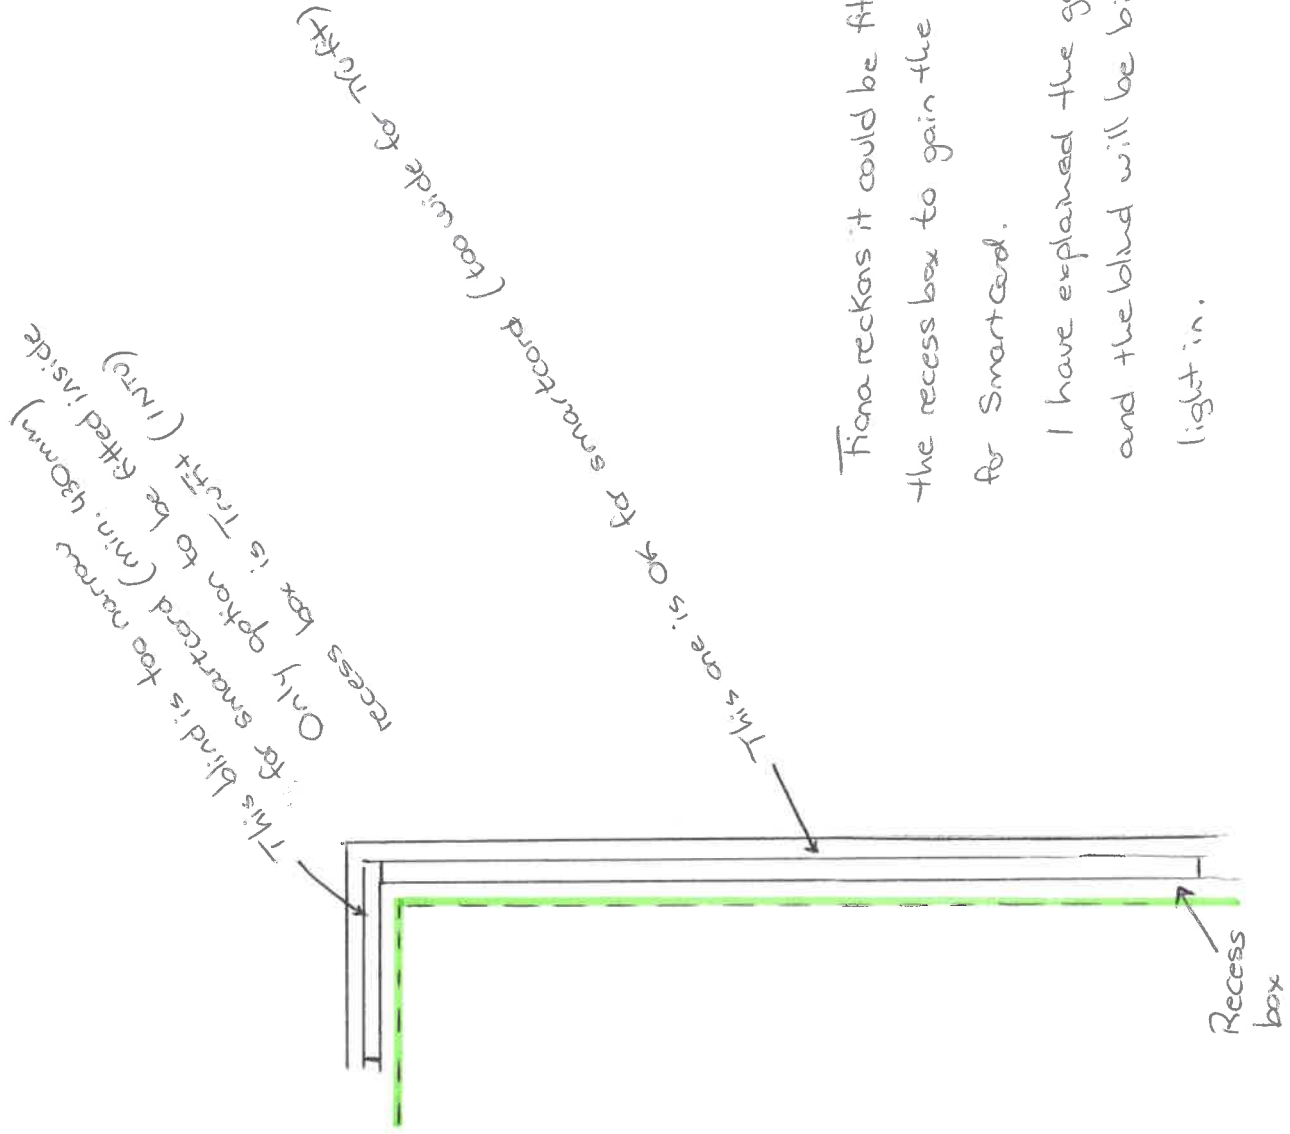

430

2530 - Corned

HEADRAIL SIZES ~~FOR~~ ON BACK  
of print.

Tina reckons it could be fitted outside the recess box to gain the extra mm needed for Smartcord.

I have explained the gap between the window and the blind will be bigger so it will allow more light in.