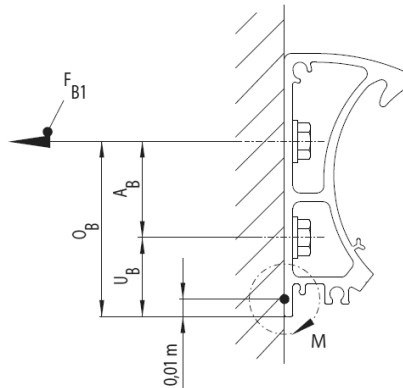

Force 1 means the pull-out force per upper fastener F(B).

FB1 Force 1 per fixing point	: 1954	N
Torque per folding arm [Nm]	: 352	Nm

Please note that your selected awning configuration results in the following forces per upper fixing point (pull-out, lateral and/or shear forces). These must be accounted for by using suitable fixings.

bracket position left [mm]	: 90	mm
bracket position right [mm]	: 90	mm
arm position left	: 58	mm
arm position right	: 58	mm
type of control	: Remote-controlled motor IO Homecontrol	
Side of control (seen from the front)	: left	
control	: hand transmitter Situo 5 io II by weinor	
type of motor	: Motor Sfy Sunea50 io 40/17 ohne Zubehör	
Somfy radio wind sensor io	: with Somfy Eolis 3D WireFree io; white housing	
real-design	: WE3-515	alabaster, my collections 2
Glue fabric?	: no, sewn fabric	
colour of thread Saba	: white	
Cardboard packaging	: edges reinforcement	
weight	: 59	kg