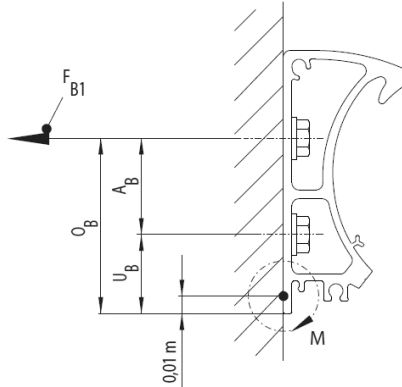

Force 1 means the pull-out force per upper fastener F(B).

FB1 Force 1 per fixing point	: 1281	N
Torque per folding arm [Nm]	: 231	Nm

Please note that your selected awning configuration results in the following forces per upper fixing point (pull-out, lateral and/or shear forces). These must be accounted for by using suitable fixings.

bracket position left [mm]	: 90	mm
bracket position right [mm]	: 90	mm
arm position left	: 58	mm
arm position right	: 58	mm
type of control	: Remote-controlled motor IO Homecontrol	
Side of control (seen from the front)	: left	
control	: hand transmitter Situo 5 io II by weinor	
type of motor	: Motor Sfy Sunea50 io 40/17 ohne Zubehör	
Somfy radio wind sensor io	: with Somfy Eolis 3D WireFree io; black housing	
real-design	: WE4-675	graphite/beige, my collections 2

Glue fabric?	: no, sewn fabric	
colour of thread Saba	: RAL 7001 Silver grey	
Cardboard packaging	: edges reinforcement	
weight	: 43	kg