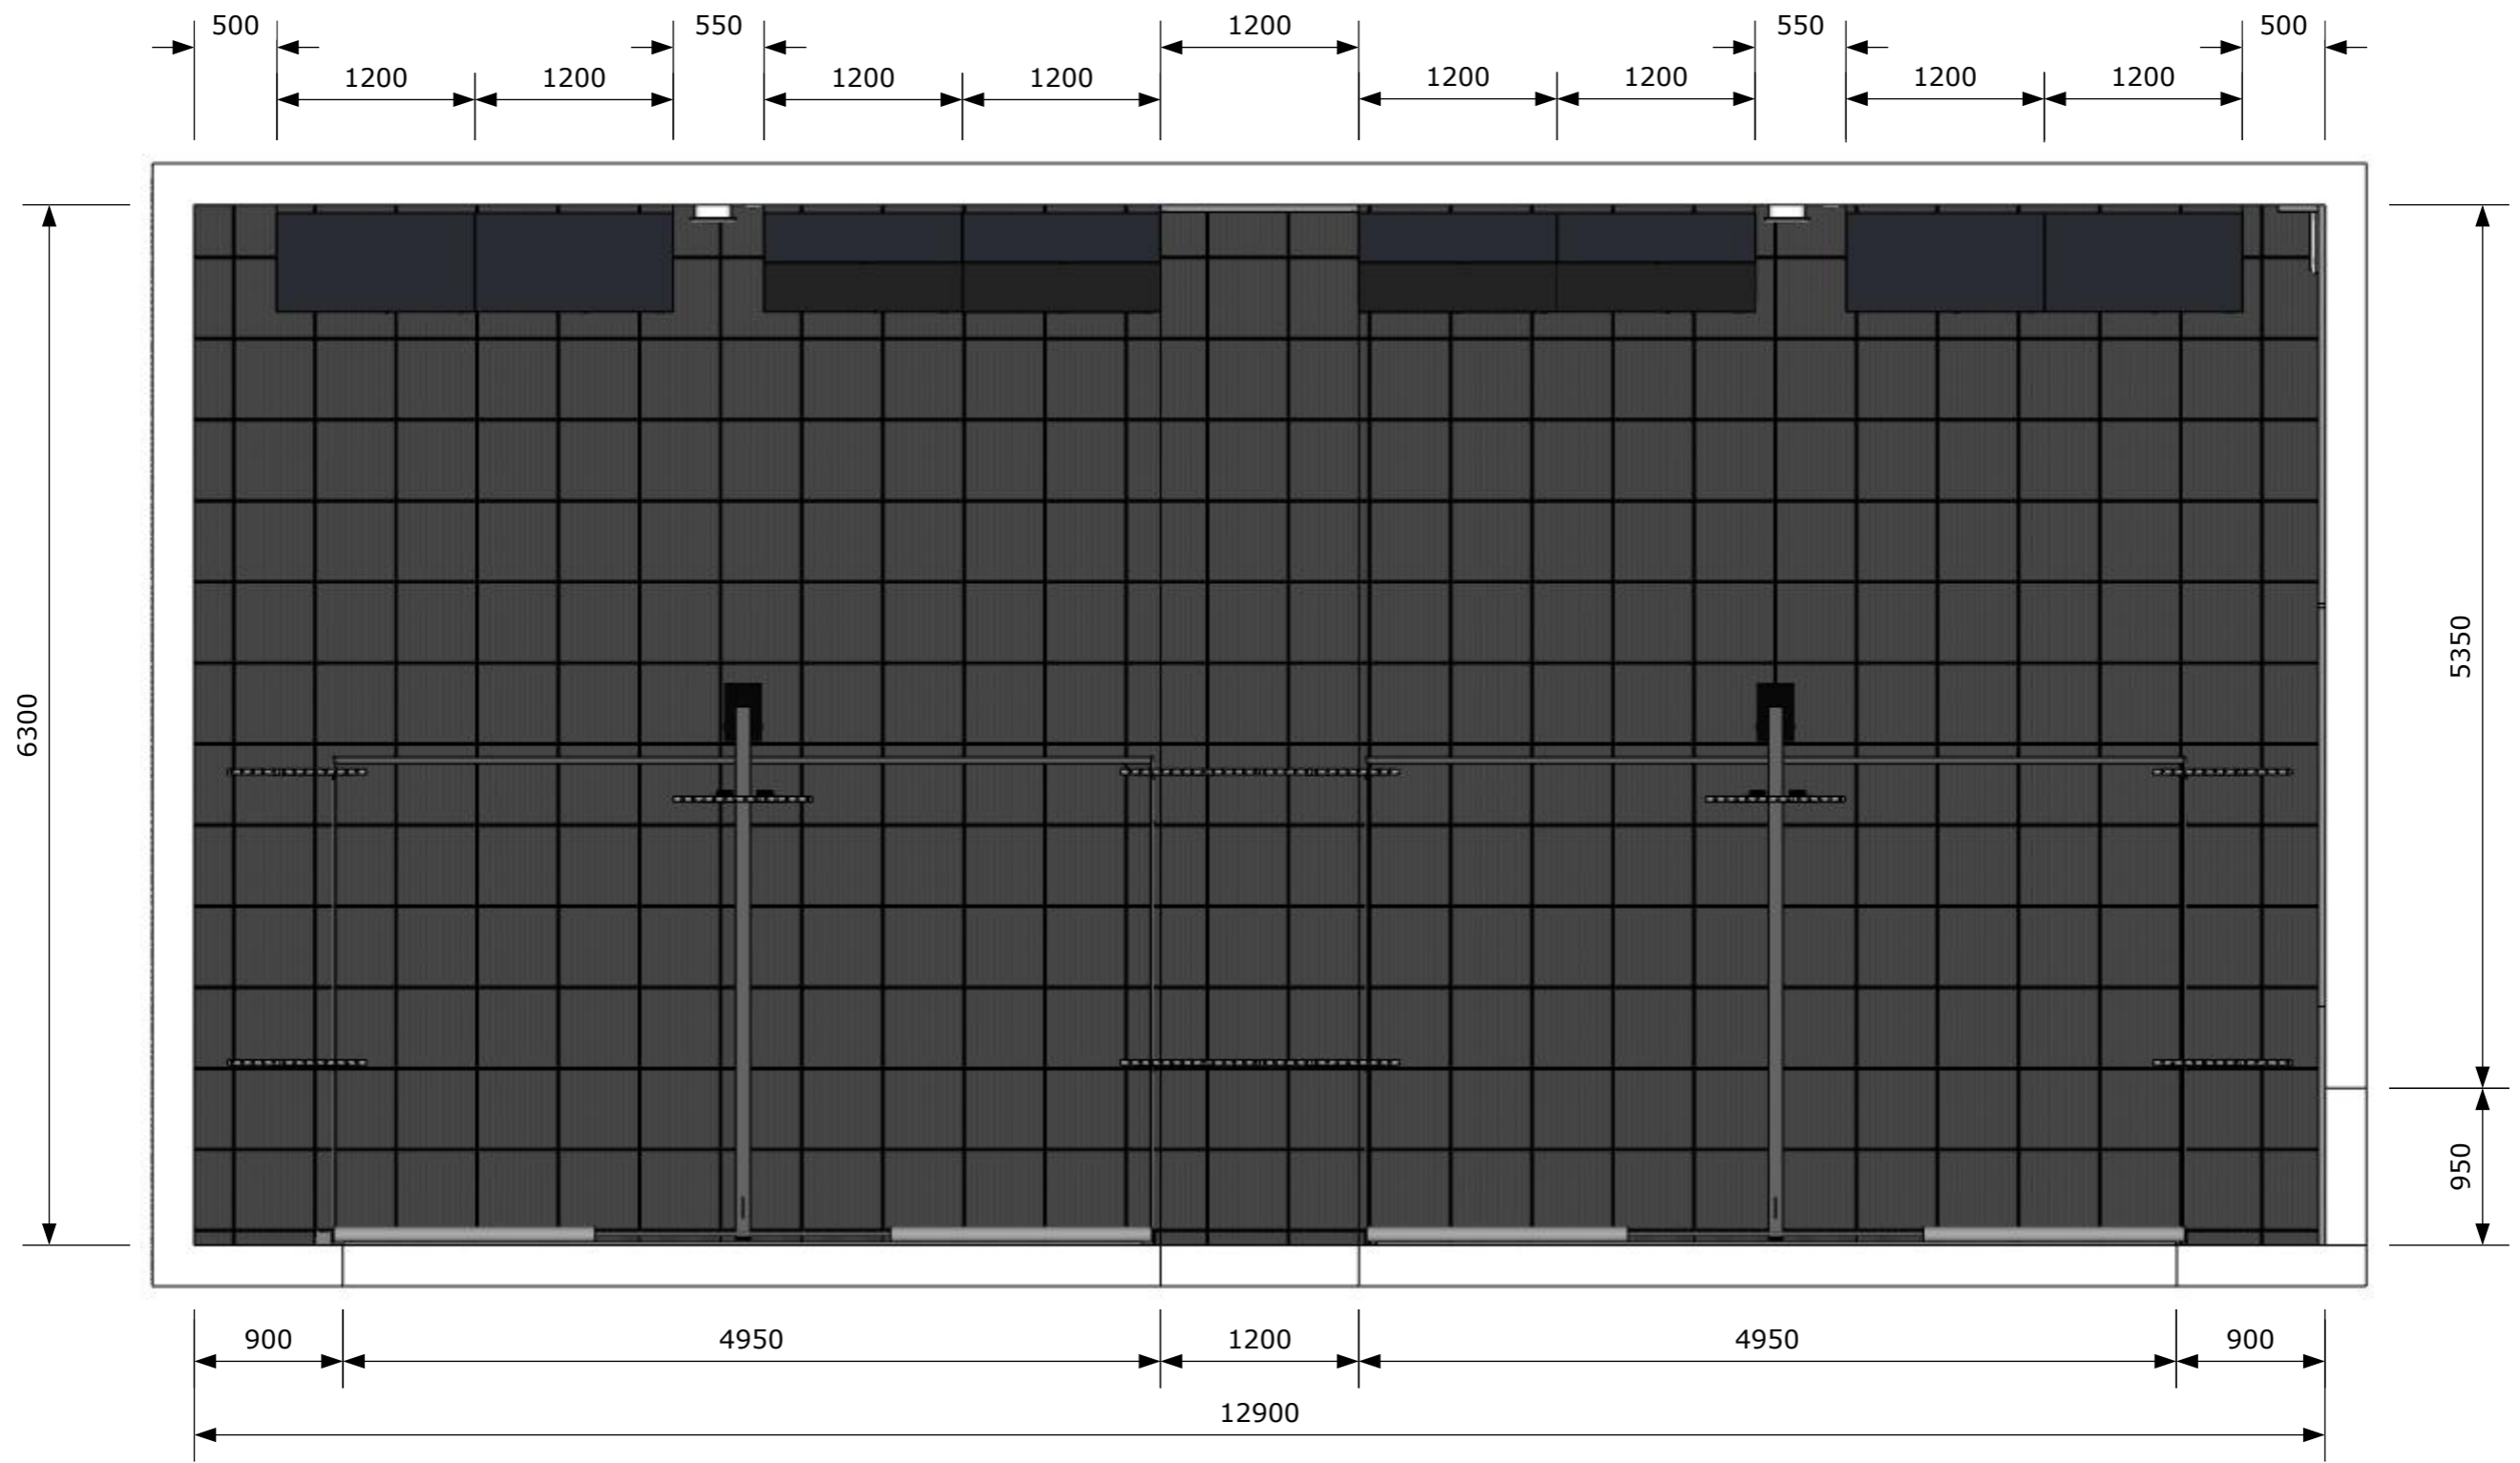

ALL ELECTRICAL/ PLUMBING WORK TO BE IN PLACE PRIOR TO DURA GARAGES INSTALL
DURA GARAGES IS NOT RESPONSIBLE FOR ELECTRICIAN/PLUMBING WORKS CARRIED OUT

Cabinet colour:	CABS 7016 + BP 7035
StoreWall colour:	GREY
Wall type:	N/A
Floor spec:	N/A
Ceiling spec:	N/A

Description:	LAYOUT PROPOSAL
Client:	CPI - PATEL

Date:	14.03.2025
Drawn by:	C.WAGSTAFF
Drawing No:	
Rev:	1

This drawing is the property of Dura Ltd and may not be copied or shared with a third party, unless prior consent is given by Dura Ltd. Copyright © 2011 Dura Ltd.