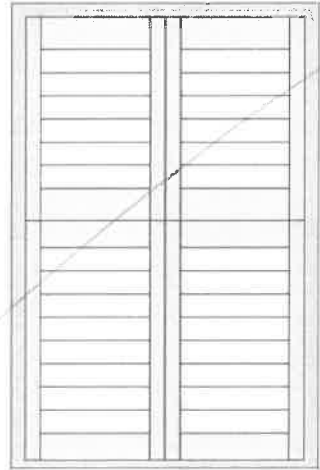

SO16568Q1 Fallaize

Standard Antigua Engineered Wood Composite

- Tier-on-Tier panels
- 63mm louvres
- Silent tilt mechanism
- Pure White shutters and hinges

Living Room:

Hall:

Stairs:

Kitchen:

Bedroom 1 W1: