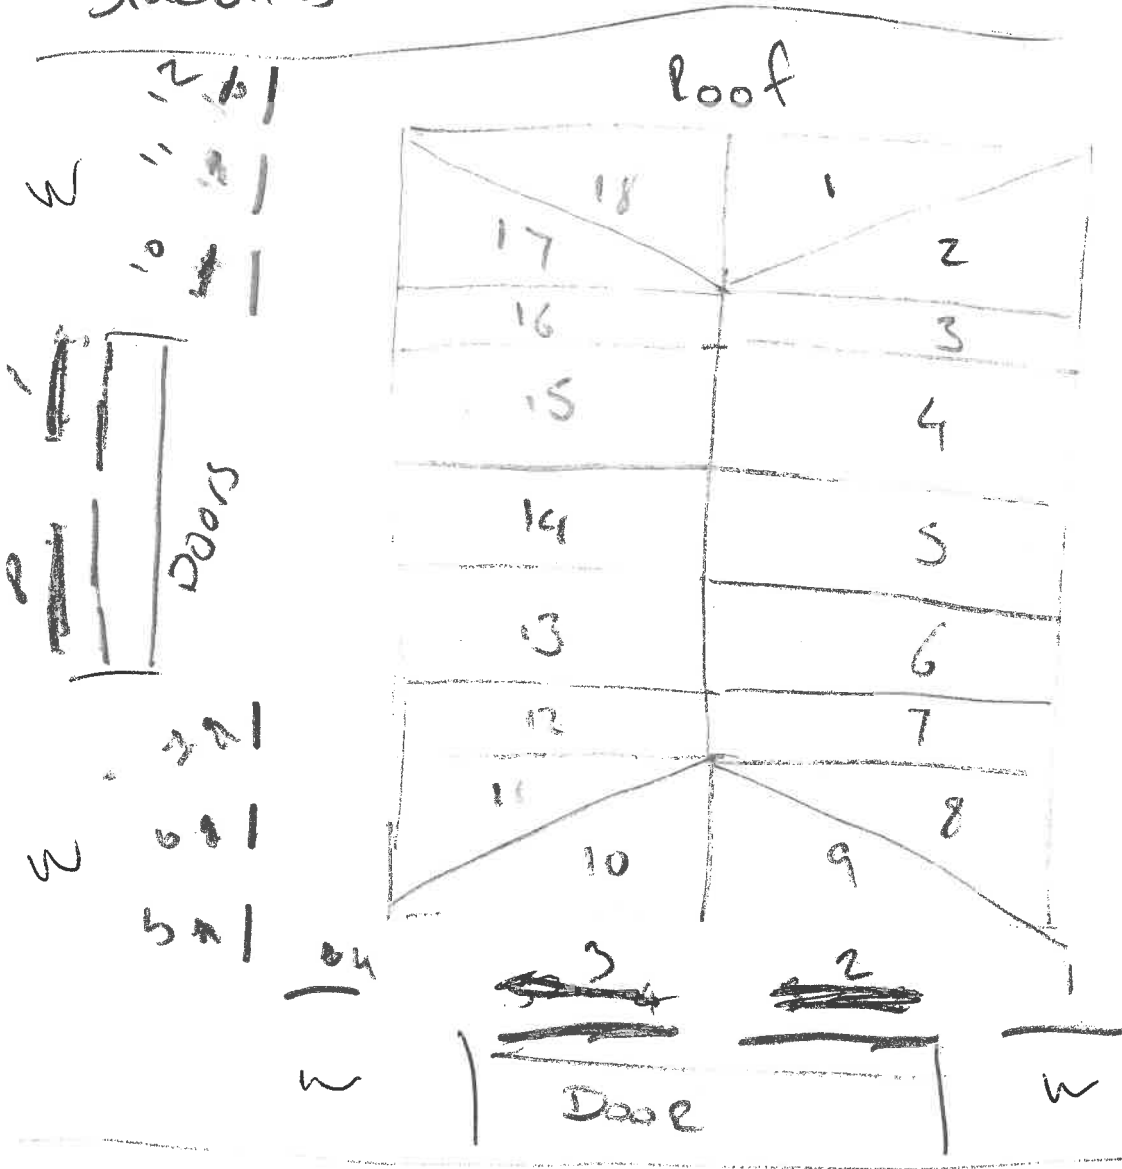

Channel 9 window

Door 5

Room 6  
Dining Door  
4

Appointments for Ben		From	03-03-2025	To	03-03-2025
		03-03-2025	03-03-2025		
08:30 AM		Amelie, Mrs. Michelle O'Connell, 22 Halkett Street, St Helier, JE2 4WJ, Ph: 01534 610375, info@amelie.je			
SO16300	Fitter	1 x awning - manual (Cassitta) - 225 spacer tubes required Awning for brackets  +ST			
11:30 AM		La Vallette Holdings, ..., La Maison De La Valette, La Rue De La Roulerie, Trinity, JE3 5HL, Mob: 07797810625, jarnatlavalette@gmail.com			
SO16418	Fitter	Various repairs at La Vallette - Jarn will show you the ones the owner wants repairing as we go - if any parts required, identify and if we need to order, will price as we go  +Jack			

Sideblinds ~~Side~~ Sunban

Master 1500 Roman TOP unit  
 31404 Roller PoleDrive with side channels  
 x2 1145 X 1550 RH  
 1235 X 2260 RH  
 Move to Romans forward  
 Master/Service remotes 2X16channel

~~2+3~~  
~~Are not going to the top~~ (not on track)  
 1, not working / unwise 240 motor

kitchen

Side blinds

Top floor

6x Velux

Solar

wand needed

990 M08

Hall to link

link

12a at work to be recorded  
 11a + 13a not moving receiver?

15x Blinds