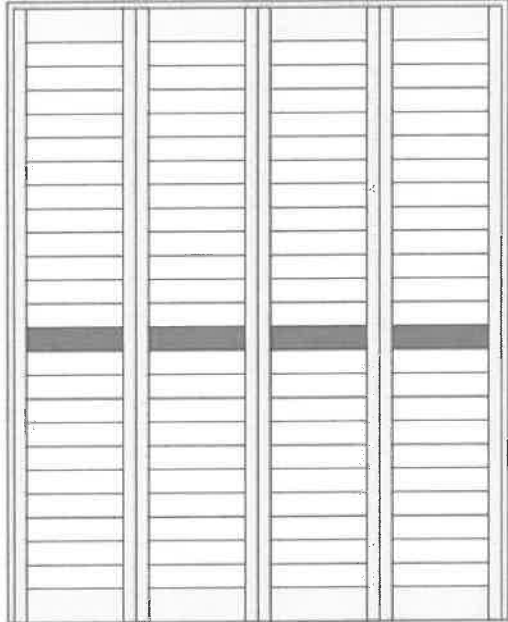

SO16167 Ness

Living Room:

Bedroom 1: