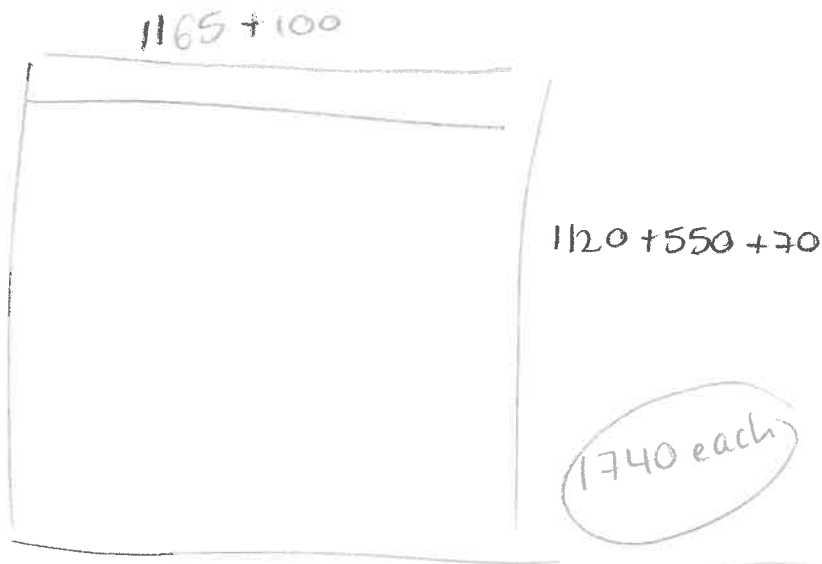

5.5m
TOTAL

Twyford Potty
V3524/03 @ £35 p/m
138 cm
↕ 7 cm
↔ 7 cm