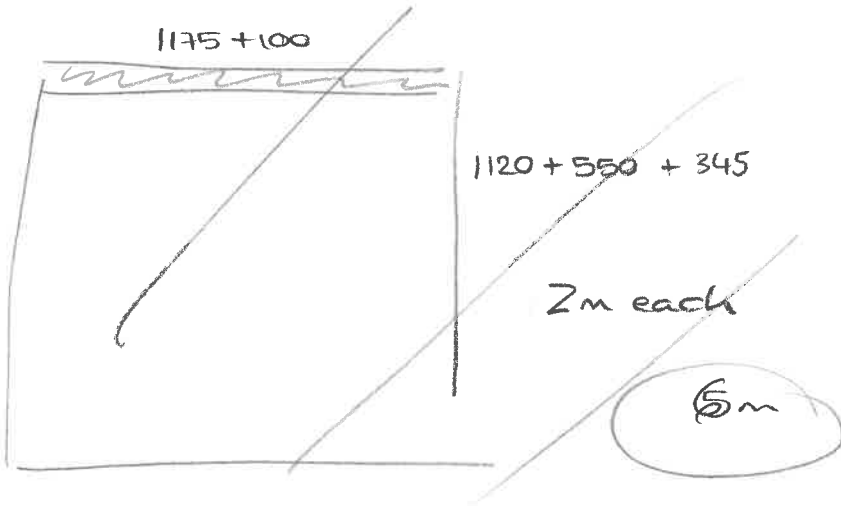

5.5m
TOTAL

Twyford Potty
V3524/03 @ £35 p/m
138 cm
↕ 7 cm
↔ 7 cm