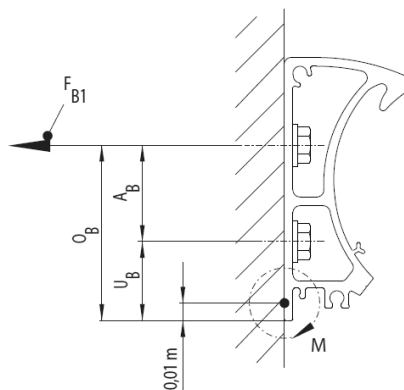

Force 1 means the pull-out force per upper fastener F(B).

FB1 Force 1 per fixing point	: 2043	N
M = Torque per folding arm	: 368	Nm

Please note that your selected awning configuration results in the following forces per upper fixing point (pull-out, lateral and/or shear forces). These must be accounted for by using suitable fixings.

bracket position left [mm]	: 90	mm	
bracket position right [mm]	: 90	mm	
arm position left	: 58	mm	
arm position right	: 58	mm	
type of control	: Remote-controlled motor IO Homecontrol		137,00
Side of control (seen from the front)	: Left		
Hirschmann plug?	: without Hirschmann plug		
control	: hand transmitter Situo 1 io II by weinor		83,00
Type of engine	: Motor Sfy Sunea50 io 40/17 ohne Zubehör		
Somfy radio wind sensor io	: with Somfy Eolis 3D WireFree io; black housing		199,00
real-design	: WE3-634	moon, my collections 2	
colour of thread Saba	: RAL 7001 Silver grey		
Cardboard container	: edges reinforcement		
weight	: 58	kg