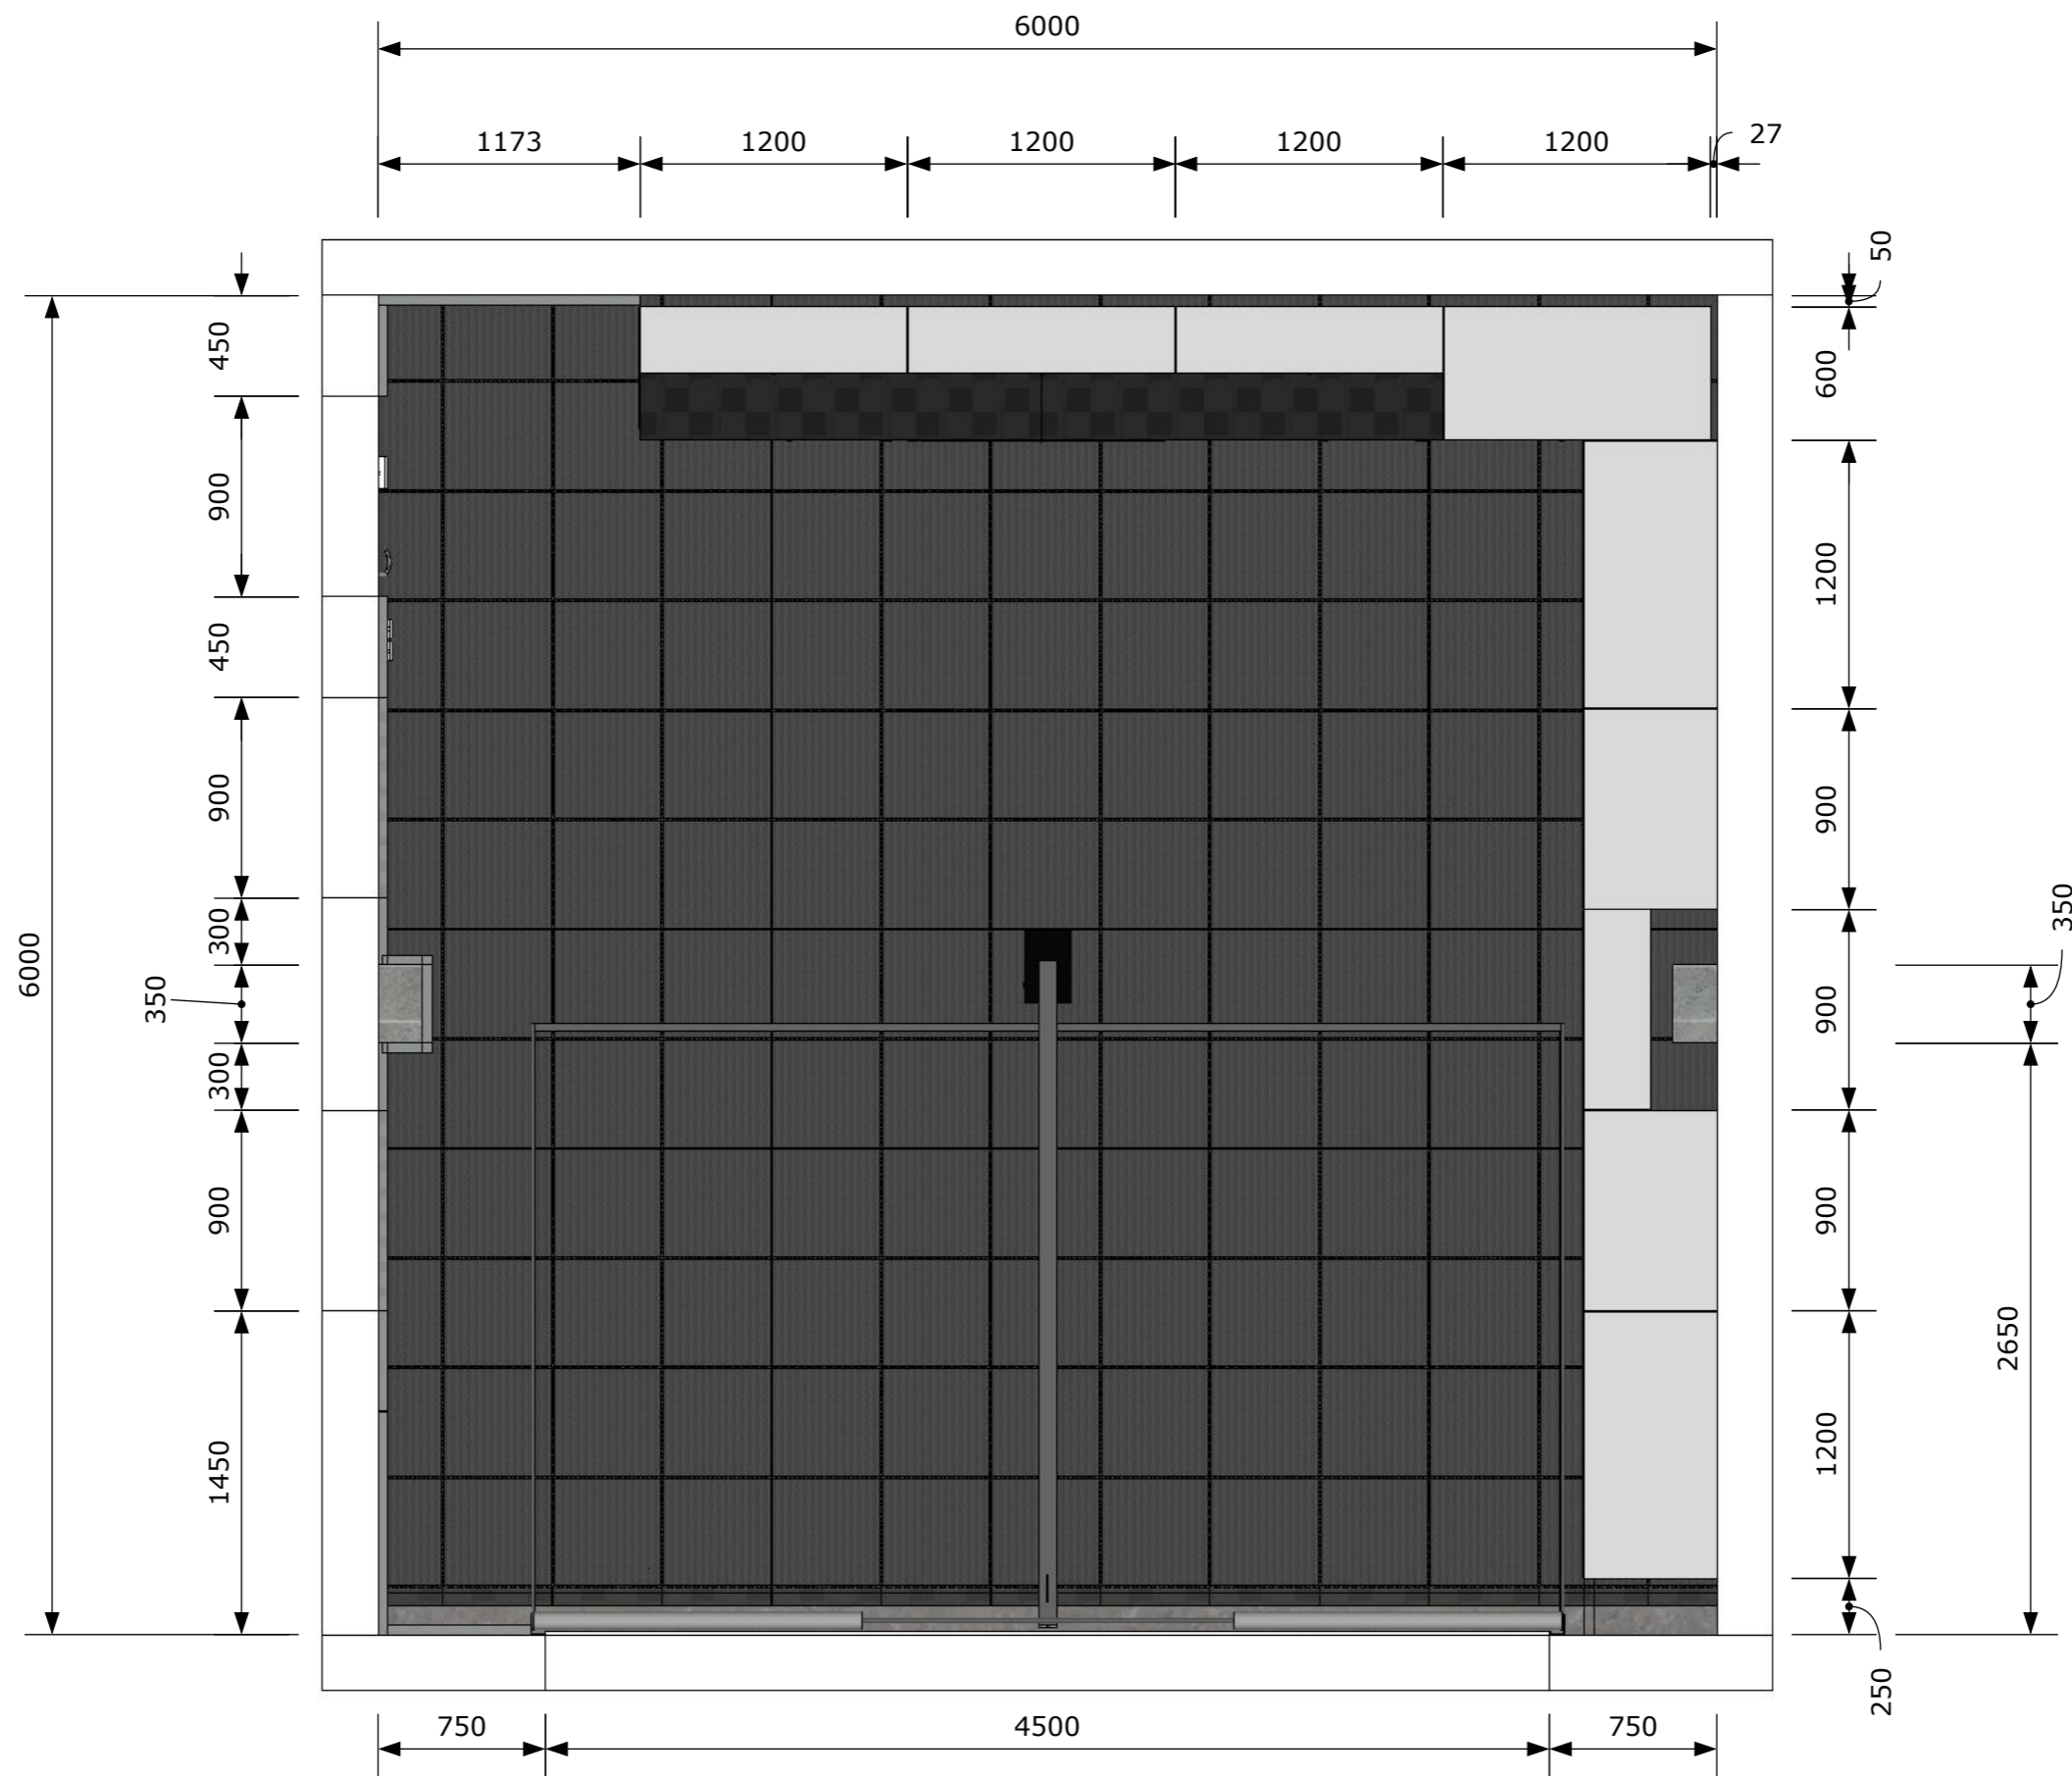

ALL ELECTRICAL/ PLUMBING WORK TO BE IN PLACE PRIOR TO DURA GARAGES INSTALL
DURA GARAGES IS NOT RESPONSIBLE FOR ELECTRICIAN/PLUMBING WORKS CARRIED OUT

Cabinet colour:	CABS 7035 + P,H,BP 7021T
StoreWall colour:	GREY
Wall type:	BLOCKWORK
Floor spec:	DARK GREY PVC TILE
Ceiling spec:	N/A

Description:	LAYOUT PROPOSAL
Client:	CPI - KEPPE

Date:	29.01.2024
Drawn by:	C.WAGSTAFF
Drawing No:	
Rev:	1

This drawing is the property of Dura Ltd and may not be copied or shared with a third party, unless prior consent is given by Dura Ltd. Copyright © 2011 Dura Ltd.