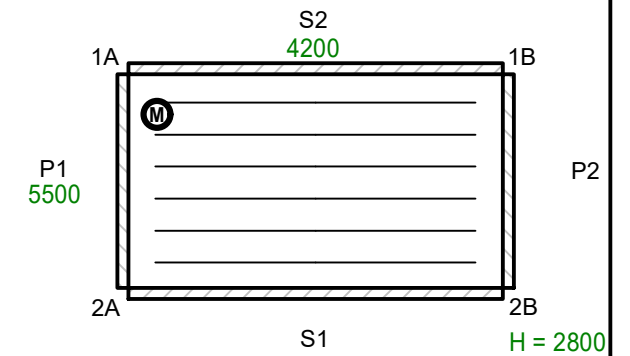

Depending on the phase you are in you have received a quote or an order drawing. The quote drawing is a standard drawing based on a standard configuration. Any remarks and/or attachments are not visible on the quote drawing. In the order drawing we integrate as much as possible any remarks and/or attachments. Remarks or attachments that can not be integrated in the order drawing will be considered when your order goes in production.

**RENSON**  
Creating healthy spaces  
www.renson.eu - 8790 Waregem (Belgium)

Client Reference :	Sheet : 1/1
Orderline ref. : 20225964001000.274810	Scale : 1:1
Client. :	Drawn : autohoc09
Creation date : 10/12/2024 - 17:03:43	Size : A3
Color : 029/71289	units in mm