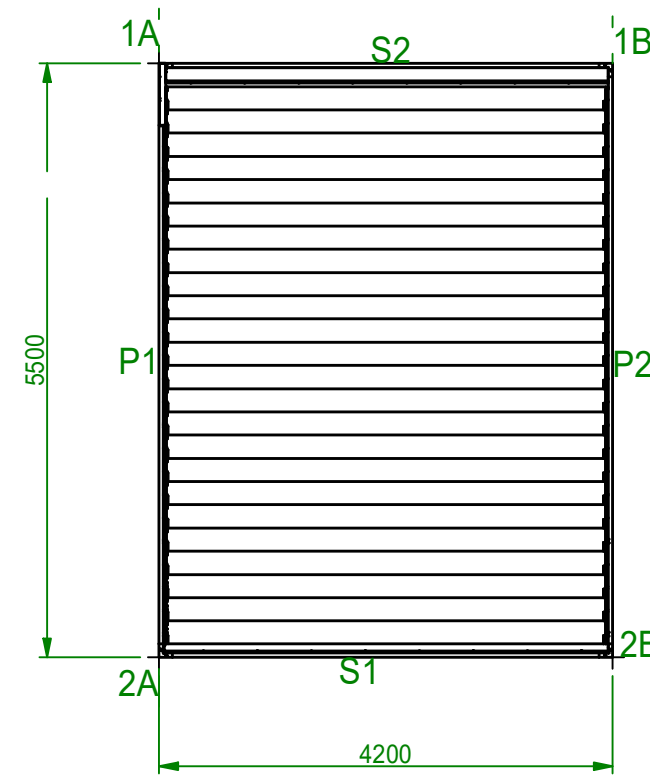

Depending on the phase you are in you have received a quote or an order drawing. The quote drawing is a standard drawing based on a standard configuration. Any remarks and/or attachments are not visible on the quote drawing. In the order drawing we integrate as much as possible any remarks and/or attachments. Remarks or attachments that can not be integrated in the order drawing will be considered when your order goes in production.

**RENSON**  
Creating healthy spaces  
www.renson.eu - 8790 Waregem (Belgium)

Client Reference :	Sheet : 1/1
Orderline ref. : 20225964001000.274810	Scale : 1:1
Client. :	Drawn : autohoc09
Creation date : 10/12/2024 - 17:03:43	Size : A3
Color : 029/71289	units in mm