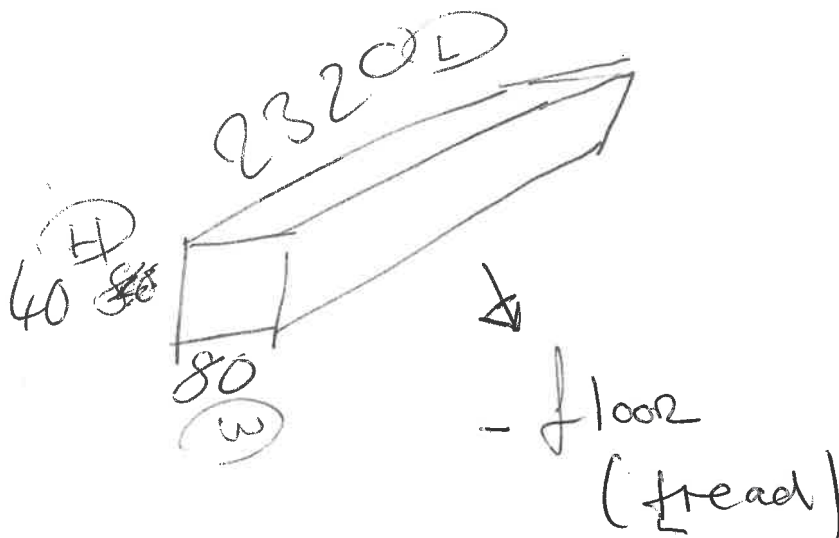

SO15843 Fitter Louvred Roof

Handwritten: (Hben)

SCS241115644 - CP Interiors

Created by		Tamara Lopez-Dominguez		Customer Information		Delivery Information		Order Notes						
Group Order No	SC241136299	Title	Mr	Address Line 1	DSV Road Ltd									
SC Order No	SCS241115644	First Name	Mark	Address Line 2	10 Brunel Way									
Total Shutter SQ/M	3.89	Last Name	Quenault	Address Line 3	Segensworth Ind Est									
Freight Method	Sea	Order Reference	SO16040	Postcode	PO15 5TX									
#1 Room	Bedroom	Range	Shutters - Java	Colour	Pure White	Width	1265mm	Height	1280mm	Shutter Type	Full Height	Trade Price	£534.58	
Additional Shutter Options		Panel type	Regular											
Midrail & Louvre	None	Louvre	76mm	Tilt control	None	Silent Tilt	mm	Split Position	2	mm				
Layout		Config	LR											
Frame Options		Frame	Beaded L Frame 60mm	Build out	None								Standard Hinge	Stainless Steel
Stile & Hinge		Stile	50.8mm Beaded D-Mould Stile	Hinge type	Standard Hinge	Hinge colour							Stainless Steel	
Fitted hardware		Side magnets	False	Roof Catch	False									
Batten #1	Type	Batten, 3 x 15	Colour	Pure White	Width	3mm	Depth	15mm	Length	1365mm	Qty	1		
Batten #2	Type	Batten, 3 x 15	Colour	Pure White	Width	3mm	Depth	15mm	Length	1380mm	Qty	2		
Notes														
#2 Room	Bathroom	Range	Shutters - Java	Colour	Pure White	Width	1210mm	Height	1230mm	Shutter Type	Full Height	Trade Price	£470.58	
Additional Shutter Options		Panel type	Regular											
Midrail & Louvre	None	Louvre	76mm	Tilt control	None	Silent Tilt	mm	Split Position	2	mm				
Layout		Config	LR											
Frame Options		Frame	Beaded L Frame 46mm	Build out	None									
Stile & Hinge		Stile	50.8mm Beaded D-Mould Stile	Hinge type	Standard Hinge	Hinge colour							Stainless Steel	
Fitted hardware		Side magnets	False	Roof Catch	False									
Batten #1	Type	Batten, 3 x 15	Colour	Pure White	Width	3mm	Depth	15mm	Length	1310mm	Qty	1		
Batten #2	Type	Batten, 3 x 15	Colour	Pure White	Width	3mm	Depth	15mm	Length	1330mm	Qty	2		
Notes														
#3 Room	Bathroom W2	Range	Shutters - Java	Colour	Pure White	Width	635mm	Height	1225mm	Shutter Type	Full Height	Trade Price	£253.20	
Additional Shutter Options		Panel type	Regular											
Midrail & Louvre	None	Louvre	76mm	Tilt control	None	Silent Tilt	mm	Split Position	2	mm				
Layout		Config	R											
Frame Options		Frame	Beaded L Frame 46mm	Build out	None									
Stile & Hinge		Stile	50.8mm Beaded Butt Stile	Hinge type	Standard Hinge	Hinge colour							Stainless Steel	
Fitted hardware		Side magnets	False	Roof Catch	False									
Batten #1	Type	Batten, 3 x 15	Colour	Pure White	Width	3mm	Depth	15mm	Length	735mm	Qty	1		
Batten #2	Type	Batten, 3 x 15	Colour	Pure White	Width	3mm	Depth	15mm	Length	1325mm	Qty	2		