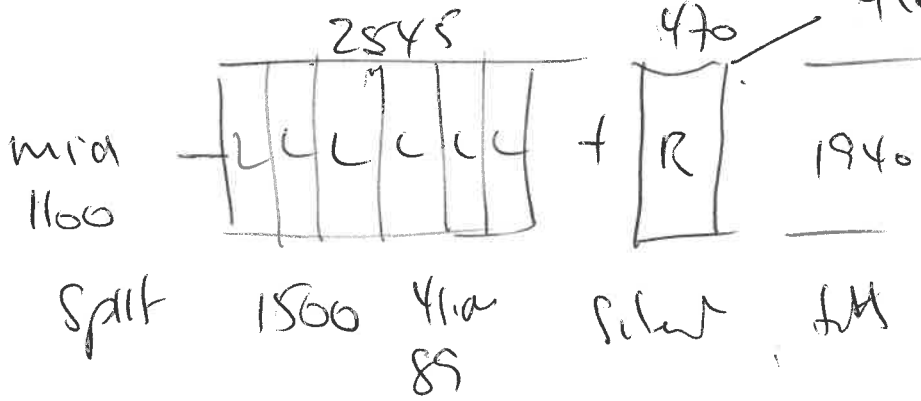

~~14 Villa de L'eglise~~ MRS CAS Price

Shower

4600 L-60

GRD Floor Bed 1

Revel
shute

deep

Sub

1072

2

center 1111

Bathroom

shute

JANA

1156 x 1138

1160 x 1165

off 2

CR

split the
570

plus

20mm trim

to side + top

GRD Floor Bed 2

1755 x 1330

off 2

2

LR

split 1111 980

plants

GRD Floor Bed 3

550 x 1330 off 1 L

split 1111 980

L-60 4111

1827 x 2260 off 4

off 4

LR

split 1626

545 x 1330 R

split 1930