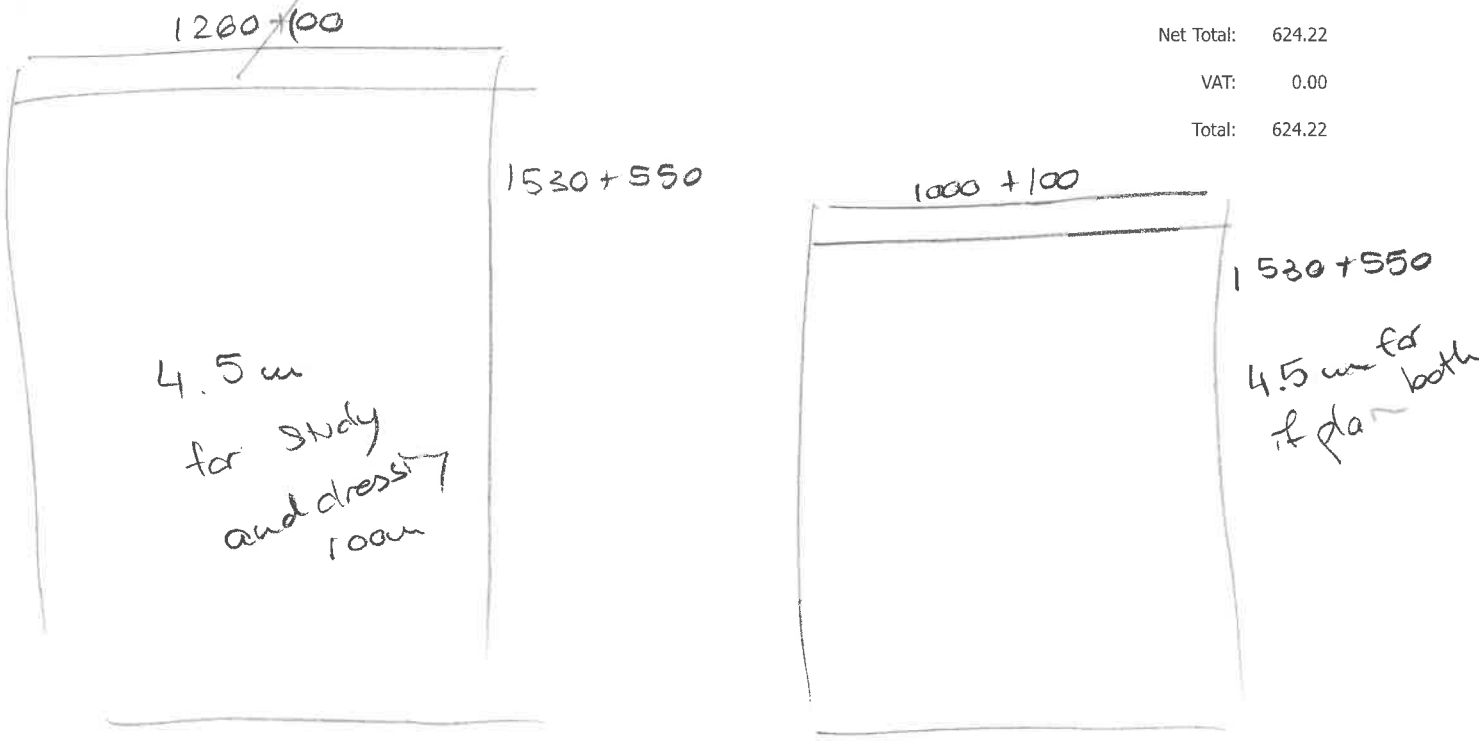

Type	Colour	Width	Drop	Quantity	Unit Price	Disc %	Net
1. Cust Own Roman	Customer`s Own Fabric	1260	1530	1	135.06	10	161.65
Waterfall (Standard), Lining - Bonded BLACKOUT (with Fleece 400g EB), Pelmet Required, Evans Left Hand Control (Breakaway), Continuous Metal Chain Chrome, N/A, None Required, No Handset Required, No Power Supply Required, Not Required, Not Required, No Hub Required, Roman Breakaway Chain Mechanism, Not Applicable							43.48
Measurement: Blind Size Spec. ins: Face fix. Romo Linara Stone 2494/266				Chain Length: 1000		£ 404	
Location: Mark's Study Fitting ins:							
2. Cust Own Roman	Customer`s Own Fabric	1260	1530	1	135.06	10	161.65
Waterfall (Standard), Lining - Bonded BLACKOUT (with Fleece 400g EB), Pelmet Required, Evans Left Hand Control (Breakaway), Continuous Metal Chain Chrome, N/A, None Required, No Handset Required, No Power Supply Required, Not Required, Not Required, No Hub Required, Roman Breakaway Chain Mechanism, Not Applicable							43.48
Measurement: Blind Size Spec. ins: Face fix. Romo Linara Stone 2494/266				Chain Length: 1000		£404	
Location: Dressing Room Fitting ins:							
3. Cust Own Roman	Customer`s Own Fabric	1000	1530	2	115.75	10	300.92
Cascade, Lining - Bonded BLACKOUT (with Fleece 400g EB), Pelmet Required, Evans Left Hand Control (Breakaway), Continuous Metal Chain Chrome, N/A, None Required, No Handset Required, No Power Supply Required, Not Required, Not Required, No Hub Required, Roman Breakaway Chain Mechanism, Not Applicable							49.20
Measurement: Blind Size Spec. ins: faux Roman				Chain Length: 1000		£376 each	
Location: Living Room Fitting ins:							

Net Total: 624.22
VAT: 0.00
Total: 624.22