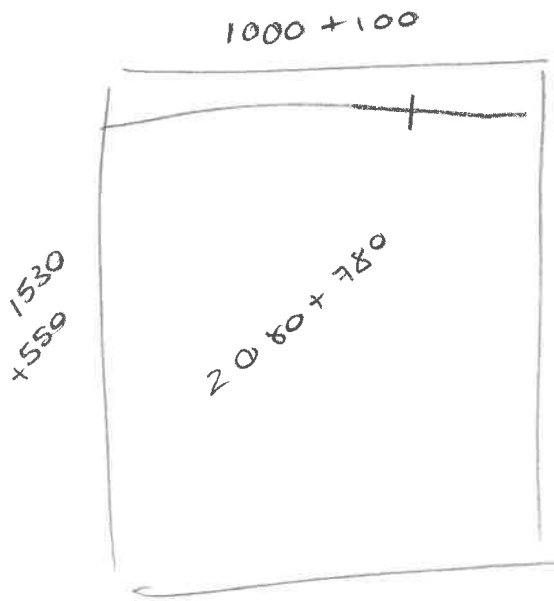

Net Tot:  
 VA  
 Tot:

*B/S confirmed by Adrian on 30/01/25*  
*Rest by Rachel on 30/01/25*

128 cm wide  
78 cm vertical repeat

780 repeat to pattern watch both

5.5m 6.5m

as advised by Chelsea for  
3+ folds only