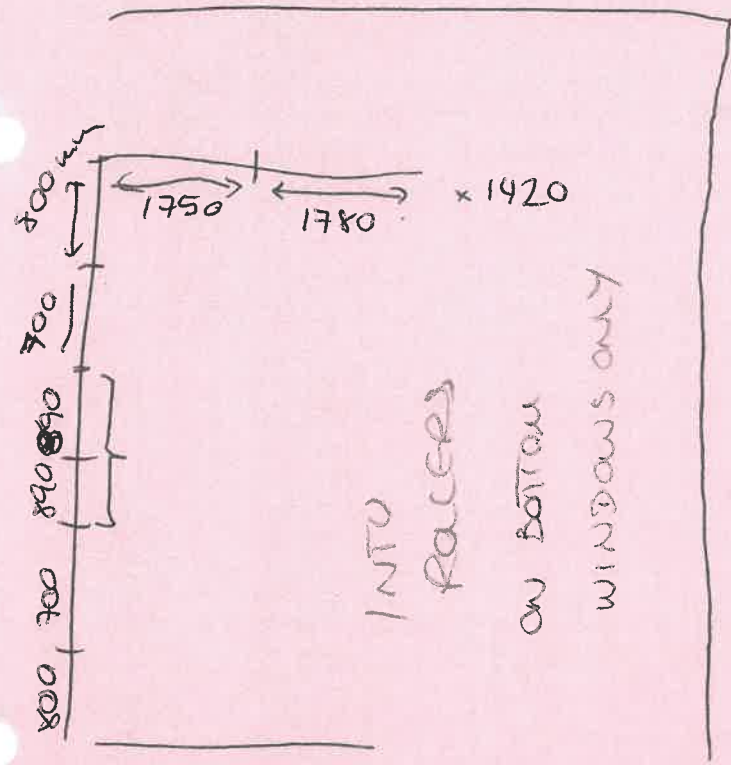

CALCULATOR