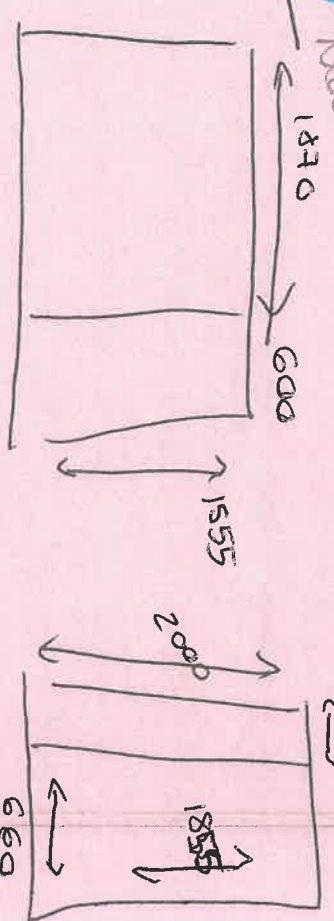

LOUNGE

LOUNGE