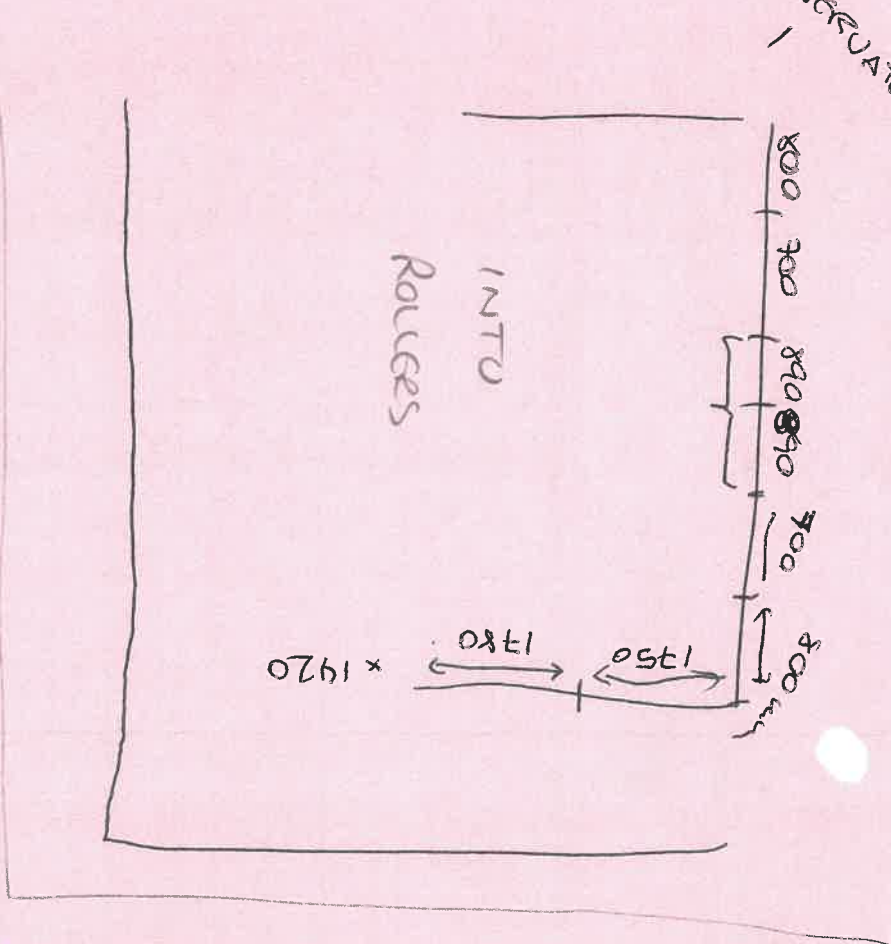

Comments:

Order Date

Customer Signature

X I have checked and agree with the above choices

Target Fitting Date

CONSERVATORY

or Glass size 640 x 1875

LOUNGE