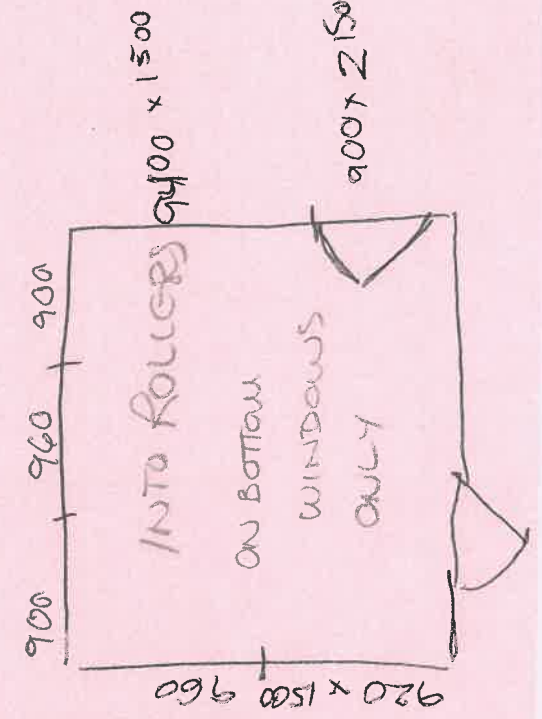

+ 100 to fit over doors
+ 100 to side

KITCHEN

1195 mm x 1035 mm

ROLLERS

✓ ~~Doordy~~
BED. ~~Roller~~
Roller (translucent) 965 x 136
Roman / 1055 x 1460
Curtain 1330 x 1620

~~BATHROOM 950 x 535~~
~~Roller~~