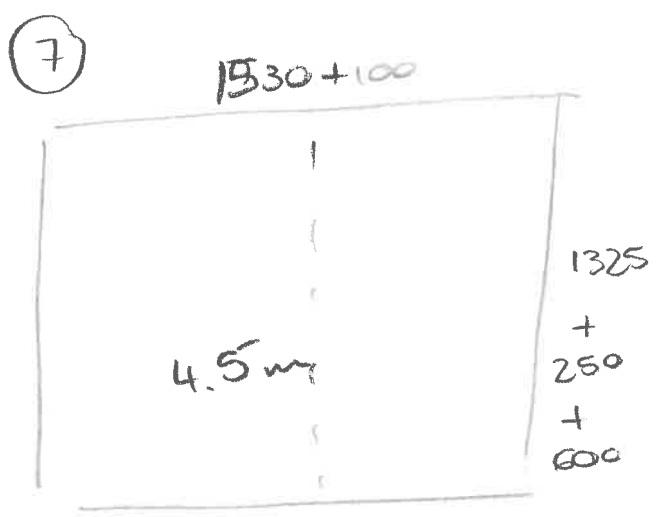

Measurement: Blind Size Spec. ins:
Location: Main House Master W1 Fitting ins:

Chain Length: 700

7. Cust Own Roman	Customer's Own Fabric	1530	1325	1	154.36	10	173.38
Waterfall (Standard), Lining - Bonded BLACKOUT (with Fleece 400g EB), No Pelmet Req, Evans						37.21	
Left Hand Control (Breakaway), Continuous Metal Chain Chrome, N/A, None Required, No							
Handset Required, No Power Supply Required, Not Required, Not Required, No Hub Required,							
Roman Breakaway Chain Mechanism, Not Applicable							
Measurement: Blind Size Spec. ins:							
Location: Main House Master W2 Fitting ins:							

£433

Chain Length: 800

Net Total: 829.64
VAT: 0.00
Total: 829.64

* From main house. Client has asked to include
in ANEX as urgent.