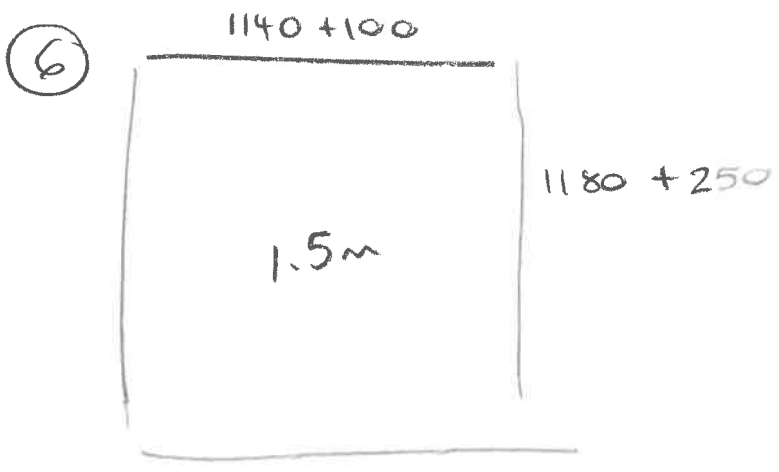

Measurement: Blind Size Spec. ins:
Location: Main House Master W1 Fitting ins:

Chain Length: 700

7. Cust Own Roman	Customer's Own Fabric	1530	1325	1	154.36	10	173.38
Waterfall (Standard), Lining - Bonded BLACKOUT (with Fleece 400g EB), No Pelmet Req, Evans						37.21	
Left Hand Control (Breakaway), Continuous Metal Chain Chrome, N/A, None Required, No							
Handset Required, No Power Supply Required, Not Required, Not Required, No Hub Required,							
Roman Breakaway Chain Mechanism, Not Applicable							
Measurement: Blind Size Spec. ins:							
Location: Main House Master W2 Fitting ins:							

£433

Chain Length: 800

Net Total: 829.64
VAT: 0.00
Total: 829.64

* From main house. Client has asked to include
in ANEX as urgent.