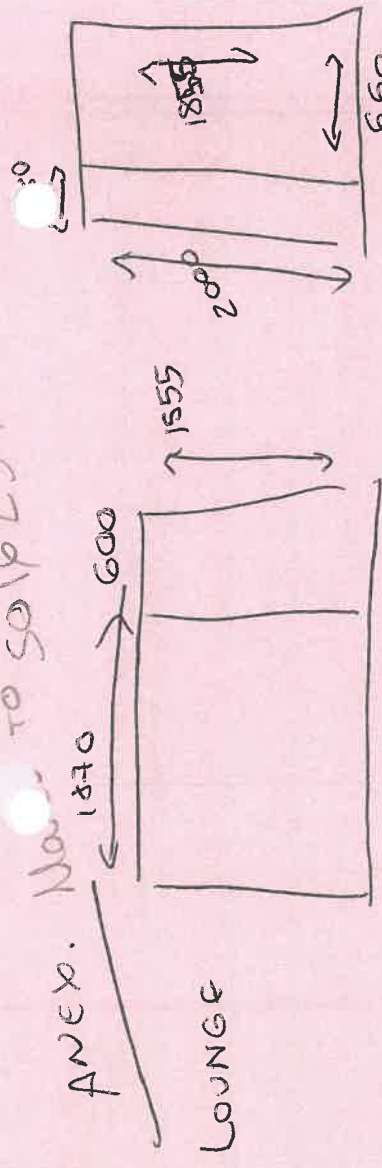

ANEX. Navu to 5016234