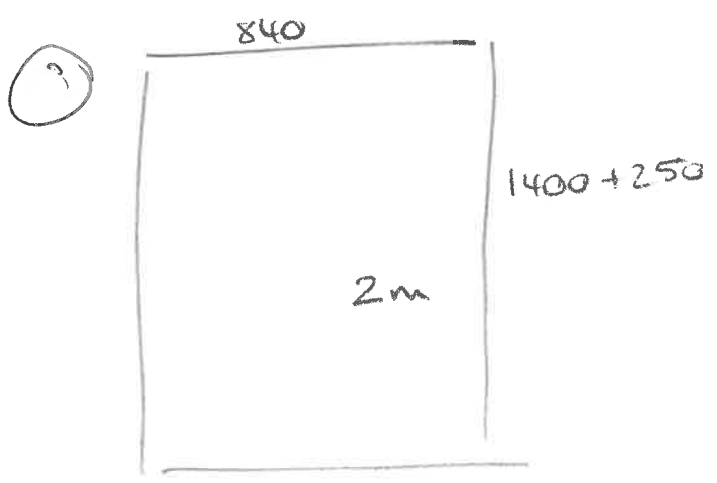

Measurement: Blind Size Spec. ins:
Location: Main House Master W1 Fitting ins:

Chain Length: 700

7. Cust Own Roman	Customer's Own Fabric	1530	1325	1	154.36	10	173.38
Waterfall (Standard), Lining - Bonded BLACKOUT (with Fleece 400g EB), No Pelmet Req, Evans						37.21	
Left Hand Control (Breakaway), Continuous Metal Chain Chrome, N/A, None Required, No							
Handset Required, No Power Supply Required, Not Required, Not Required, No Hub Required,							
Roman Breakaway Chain Mechanism, Not Applicable							
Measurement: Blind Size Spec. ins:							
Location: Main House Master W2 Fitting ins:							

£433

Chain Length: 800

Net Total: 829.64
VAT: 0.00
Total: 829.64

* From main house. Client has asked to include
in ANEX as urgent.