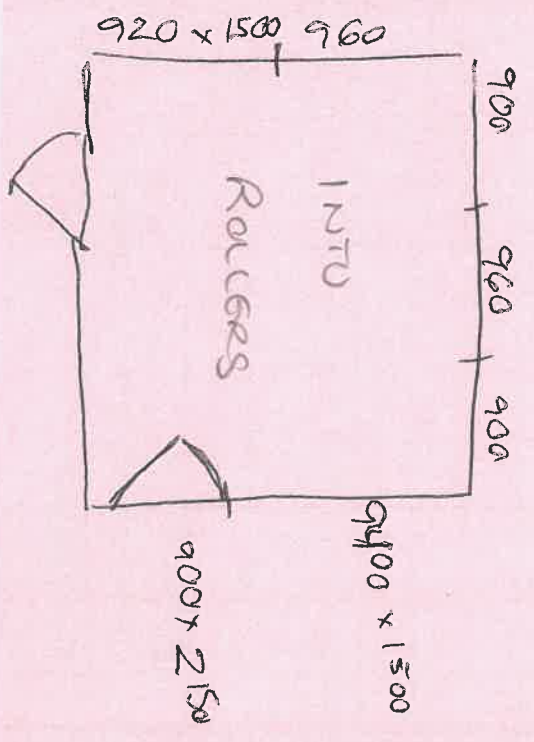

Comments:

Order Date

Customer Signature

X I have checked and agree with the above choices

Target Fitting Date

CONSERVATORY

or Glass size 640 x 1875

LOUNGE