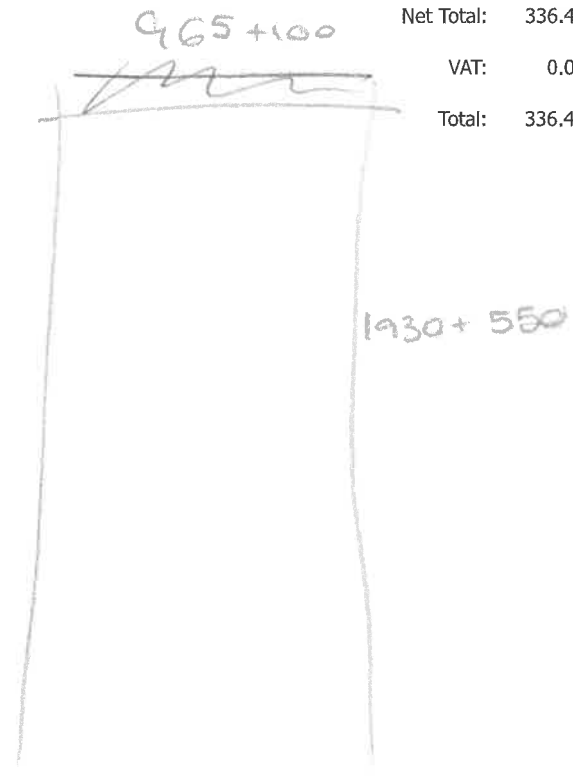

Vat No: 324 0532 02
Cust Order No: SO16213 MORTON
Order Date: 07/10/2024
Order No: 4727634
Cust Ref:
Account Ref: CPS007
Despatch Method: DHL Economy

Order To:
C.P Interiors 2
Rue Des Pres Trading Estate
St Saviour
Jersey
Channel Islands
JE2 7QN

Deliver To:
C.P Interiors 2
Rue Des Pres Trading Estate
St Saviour
Jersey
Channel Islands
JE2 7QN

Type	Colour	Width	Drop	Quantity	Unit Price	Disc %	Net
1. Cust Own Roman	Customer`s Own Fabric	1115	1900	1	154.36	10	179.02
Waterfall (Standard), Lining - Bonded BLACKOUT (with Fleece 400g EB), Pelmet Required, Evans Right Hand Control (Breakaway), Continuous Metal Chain Chrome, N/A, None Required, No Handset Required, No Power Supply Required, Not Required, Not Required, No Hub Required, Roman Breakaway Chain Mechanism, Not Applicable						43.48	
Measurement: Blind Size Spec. ins: Chain Length: 1200							
Location: Master Bed W1 Fitting ins:							
2. Cust Own Roman	Customer`s Own Fabric	965	1930	1	135.06	10	157.44
Waterfall (Standard), Lining - Bonded BLACKOUT (with Fleece 400g EB), Pelmet Required, Evans Right Hand Control (Breakaway), Continuous Metal Chain Chrome, N/A, None Required, No Handset Required, No Power Supply Required, Not Required, Not Required, No Hub Required, Roman Breakaway Chain Mechanism, Not Applicable						38.80	
Measurement: Blind Size Spec. ins: Chain Length: 1200							
Location: Master Bed W2 Fitting ins:							

£448

£394

Net Total: 336.46
VAT: 0.00
Total: 336.46