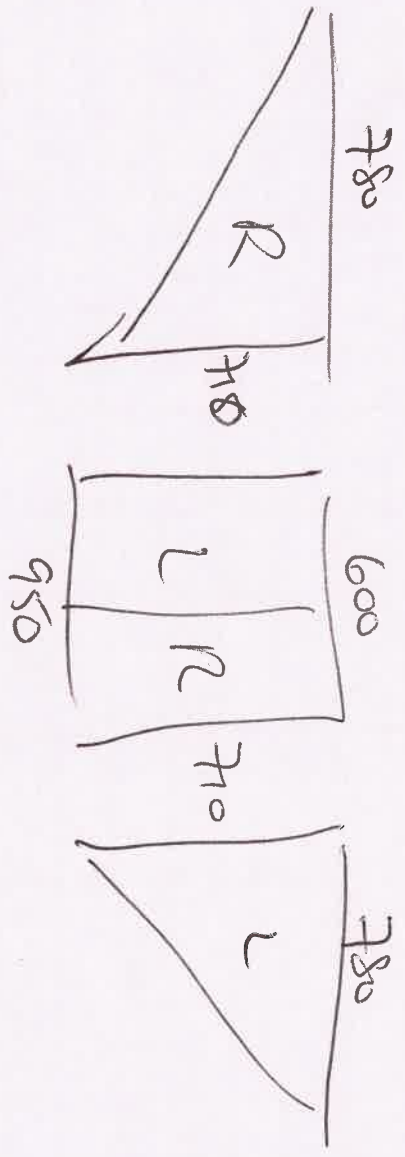

After Seed Downer Window Planter Station

S/C

SAVA

1 x 450 x 780 w/ 1

411.00 (L-50) ~~R~~ L

1 x 480 x 730 w/ 1

411.00 (L-50)

Sever