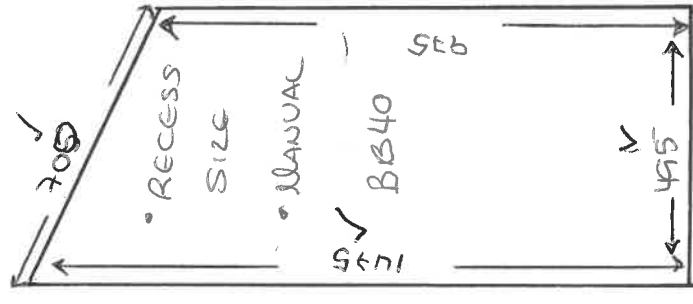

- ~~BLACKOUT BAND C~~

- MANUAL BLINDS WITH SMARTCORD

210 STAC

FulHone  
ELAN ~~BLINDS~~  
CHARCOAL 1831

600 - STADE ff  
Below Blind

Bedroom 1

45°

45°