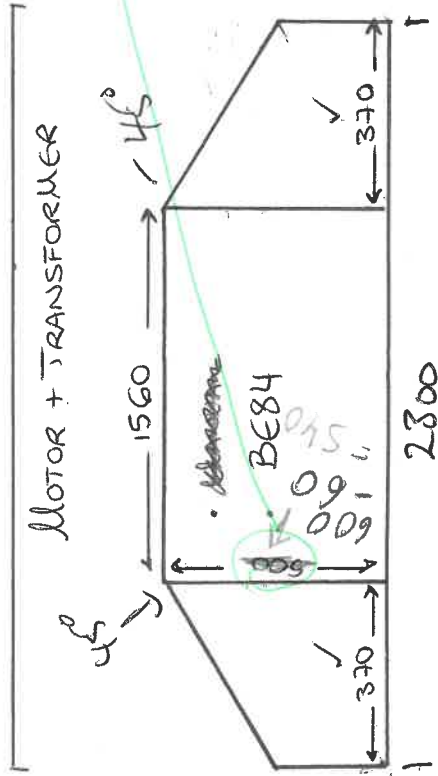

GUEST BEDROOM

- ~~BLACKOUT BAND C~~
- MANUAL BLINDS WITH SMARTCORD

2100  
1595  
1435

FullHone  
ELAN DUOTONE  
CHARCOAL 1831

BLACK is exact  
same color

Actual drip.

600 - STAGE off  
Below Blind  
this stack is 100mm?  
but should it be -50mm as below?