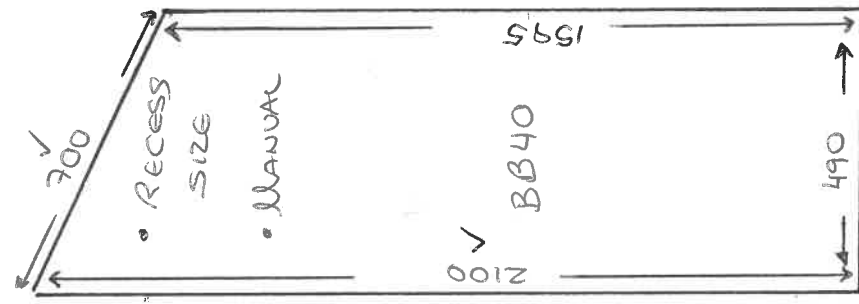

- ~~BLACKOUT BAND C~~

- MANUAL BLINDS WITH SMARTCORD

210 STAC

FulHone  
ELAN ~~BLINDS~~  
CHARCOAL 1831

600 - STADE ff  
Below Blind

Bedroom 1

45°

45°