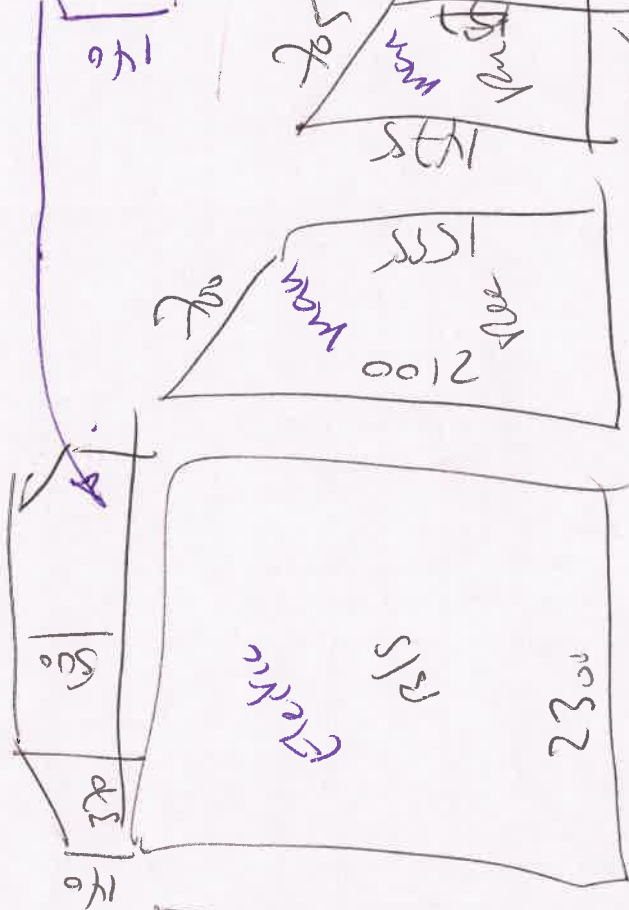

Bed 1

Door

990 x 2120 B/S

Electr with TRANSFORMER

2125

As I blind ↑

Guest Bed