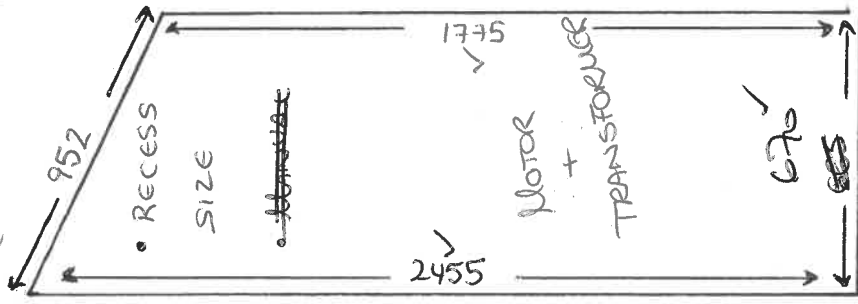

- ~~BLACKOUT BAND C~~

- MANUAL BLINDS WITH SMARTCORD

210 STAC

FulHone  
ELAN ~~BLINDS~~  
CHARCOAL 1831

600 - STADE ff  
Below Blind

Bedroom 1

45°

45°