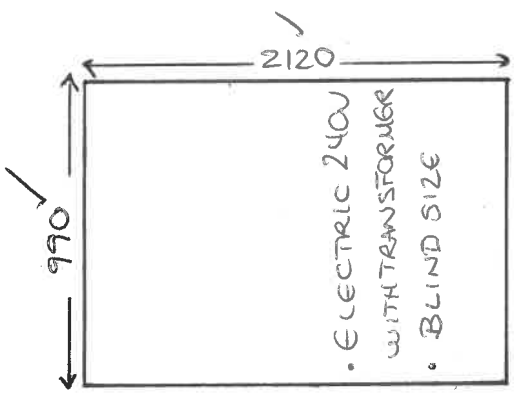

- ~~BLACKOUT BAND C~~

- MANUAL BLINDS WITH SMARTCORD

210 STAC

FulHone  
ELAN ~~BLINDS~~  
CHARCOAL 1831

600 - STADE ff  
Below Blind

Bedroom 1

45°

45°