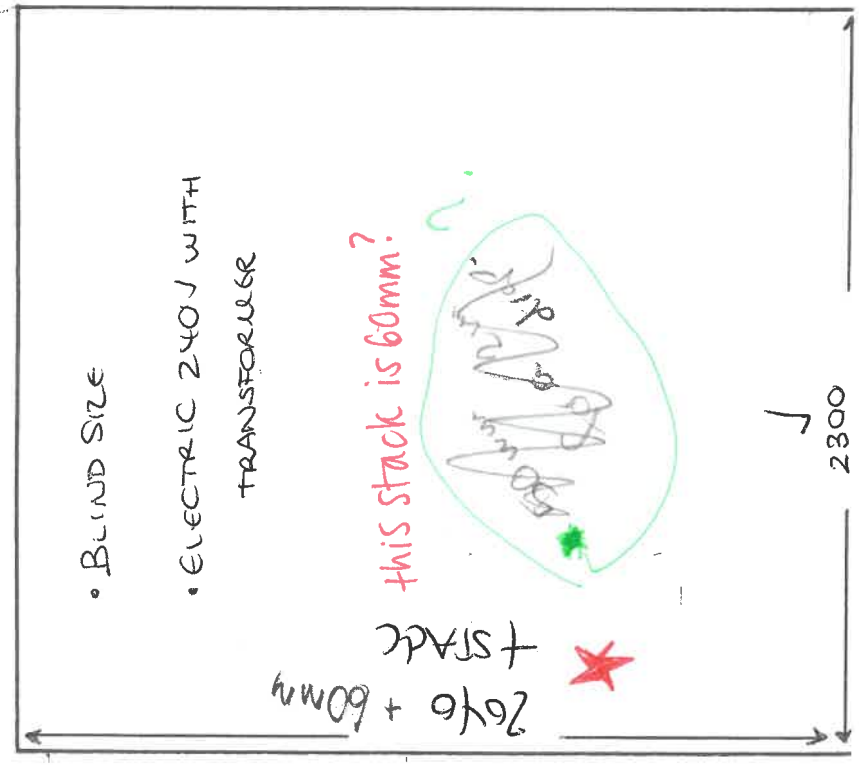

GUEST BEDROOM

- ~~BLACKOUT BAND C~~
- MANUAL BLINDS WITH SMARTCORD

2100  
1595  
1435

FullHone  
ELAN DUOTONE  
CHARCOAL 1831

BLACK is exact  
same color

Actual drip.

600 - STAGE off  
Below Blind  
this stack is 100mm?  
but should it be -50mm as below?