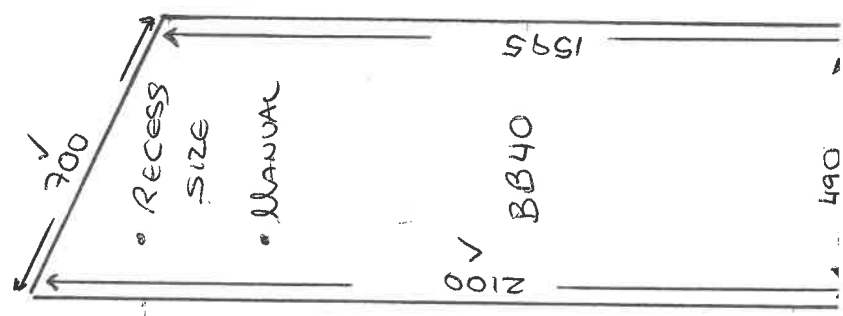

GUEST BEDROOM

- ~~BLACKOUT BAND C~~
- MANUAL BLINDS WITH SMARTCORD

2100  
1595  
1435

FullHone  
ELAN DUOTONE  
CHARCOAL 1831

BLACK is exact  
same color

Actual drip.

600 - STAGE off  
Below Blind  
this stack is 100mm?  
but should it be -50mm as below?