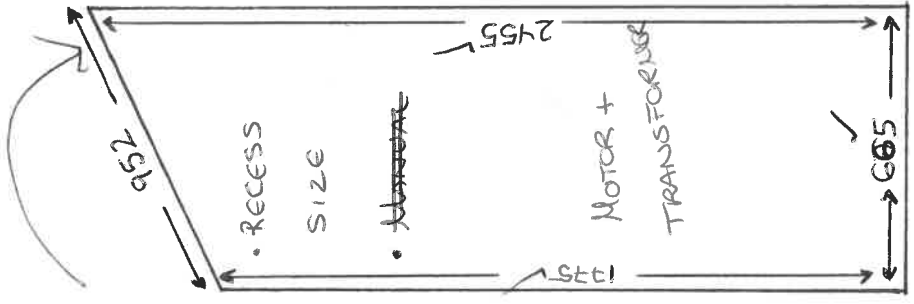

- ~~BLACKOUT BAND C~~

- MANUAL BLINDS WITH SMARTCORD

210 STAC

FulHone  
ELAN ~~BLINDS~~  
CHARCOAL 1831

600 - STADE ff  
Below Blind

Bedroom 1

45°

45°