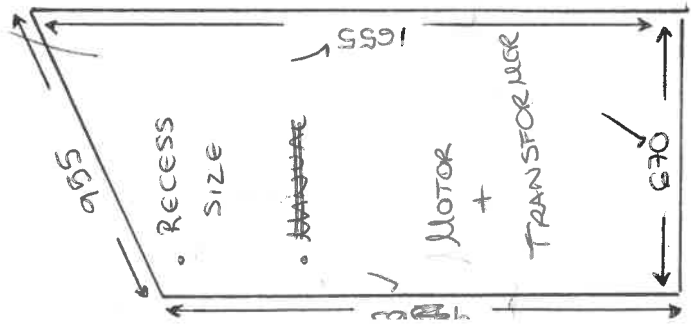

- ~~BLACKOUT BAND C~~

- MANUAL BLINDS WITH SMARTCORD

210 STAC

FulHone  
ELAN ~~BLINDS~~  
CHARCOAL 1831

600 - STADE ff  
Below Blind

Bedroom 1

45°

45°