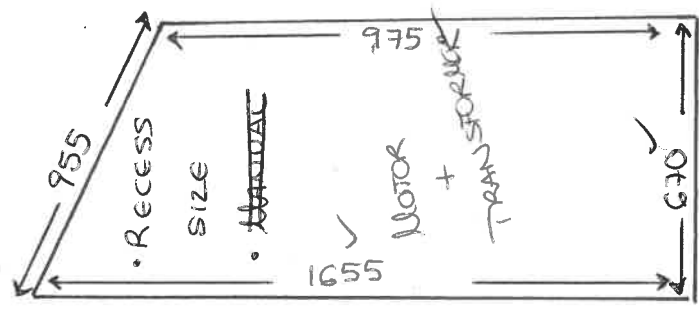

- ~~BLACKOUT BAND C~~

- MANUAL BLINDS WITH SMARTCORD

210 STAC

FulHone  
ELAN ~~BLINDS~~  
CHARCOAL 1831

600 - STADE ff  
Below Blind

Bedroom 1

45°

45°