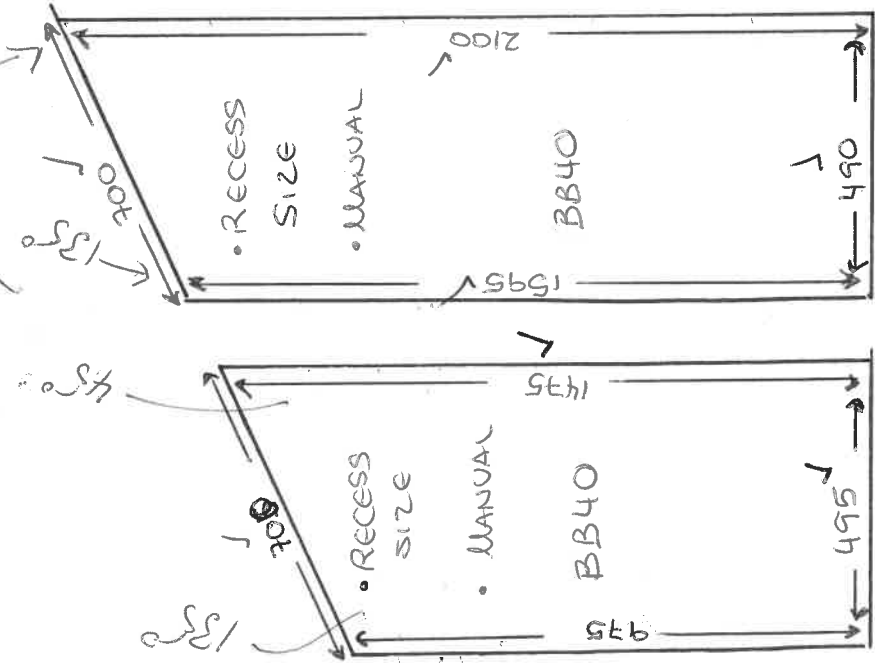

- ~~BLACKOUT BAND C~~

- MANUAL BLINDS WITH SMARTCORD

210 STAC

FulHone  
ELAN ~~BLINDS~~  
CHARCOAL 1831

600 - STADE ff  
Below Blind

Bedroom 1

45°

45°