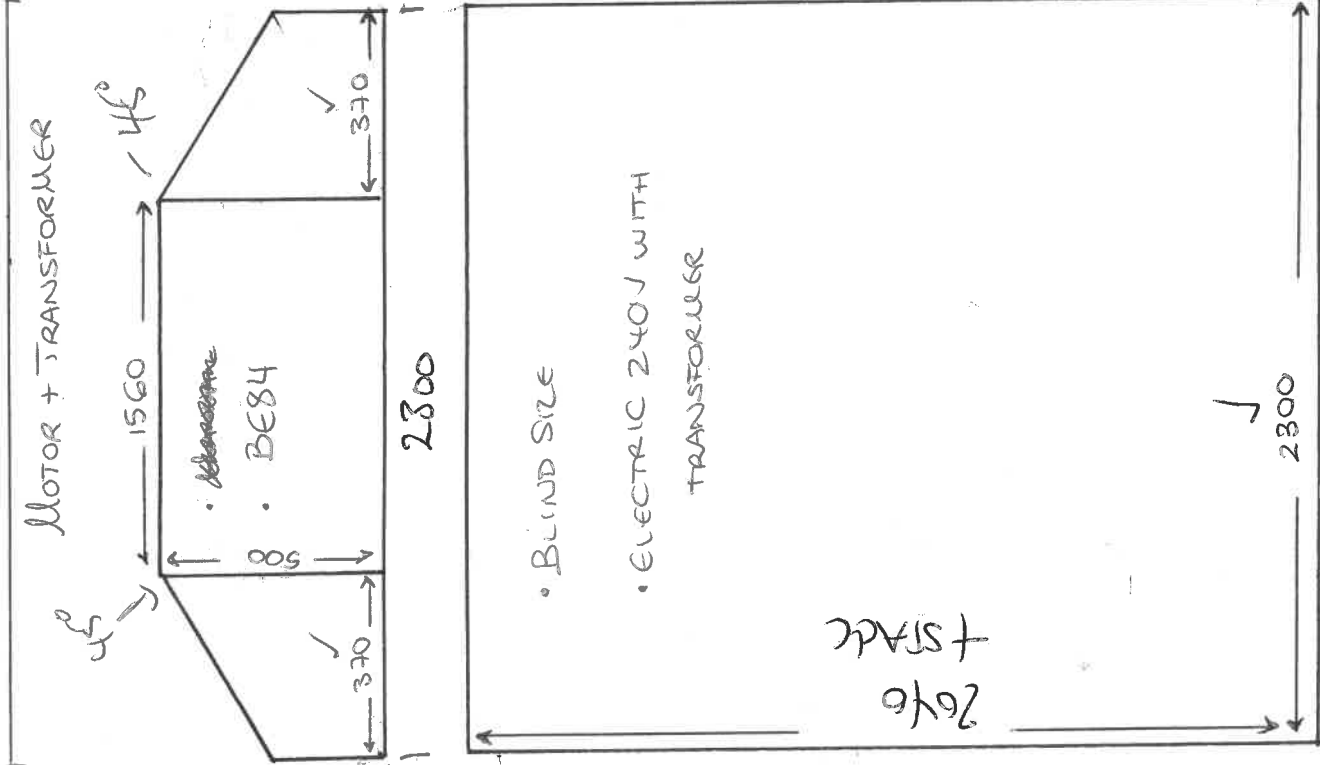

GUEST BEDROOM

- ~~BLACKOUT BAND C~~

- MANUAL BLINDS WITH SMARTCORD

210 STAC

FulHone
ELAN ~~BLINDS~~
CHARCOAL 1831

600 - STADE ff
Below Blind