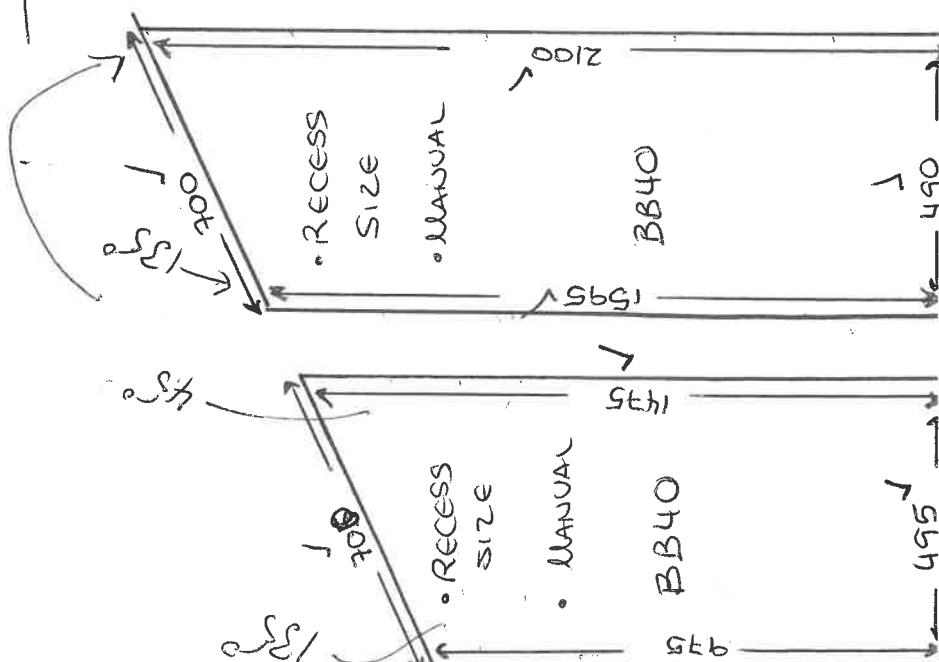

GUEST BEDROOM

- ~~BLACKOUT BAND C~~
- MANUAL BLINDS WITH SMARTCORD

2100
1595
1435