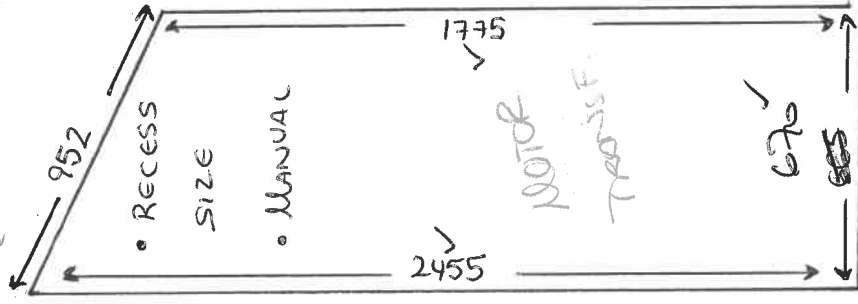

GUEST BEDROOM

- BLACKOUT BAND C
- MANUAL BLINDS WITH SMARTCORD

Fultone
ELAN ~~DUOTONE~~
CHARCOAL 1831

NOTAR + TRANSFORMER

600 - STADE ff
Below Blind

Bedroom 1

45°

- MAX STACK 115mm
- BACKOUT BAND C
- MANUAL BLINDS WITH SMARTCORD