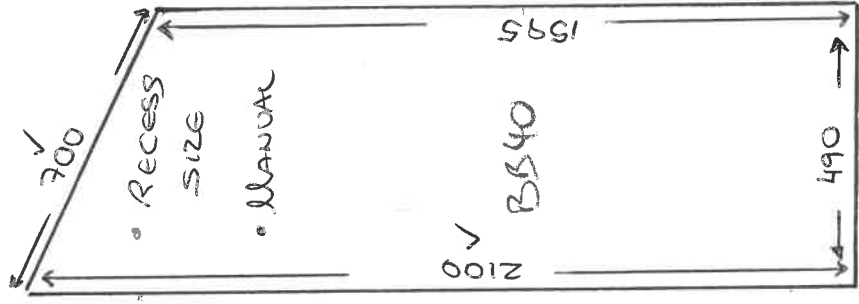

GUEST BEDROOM

- BLACKOUT BAND C
- MANUAL BLINDS WITH SMARTCORD

Fultone
ELAN ~~DUOTONE~~
CHARCOAL 1831

NOTAR + TRANSFORMER

600 - STADE ff
Below Blind

Bedroom 1

45°

- MAX STACK 115mm
- BACKOUT BAND C
- MANUAL BLINDS WITH SMARTCORD