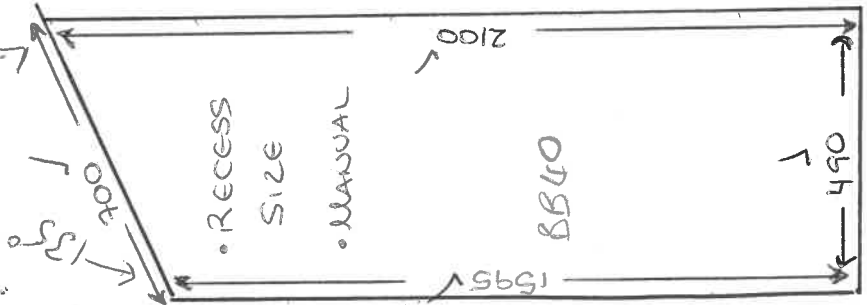

GUEST BEDROOM

- BLACKOUT BAND C
- MANUAL BLINDS WITH SMARTCORD

Fultone
ELAN ~~DUOTONE~~
CHARCOAL 1831

NOTAR + TRANSFORMER

600 - STADE ff
Below Blind

Bedroom 1

45°

- MAX STACK 115mm
- BACKOUT BAND C
- MANUAL BLINDS WITH SMARTCORD