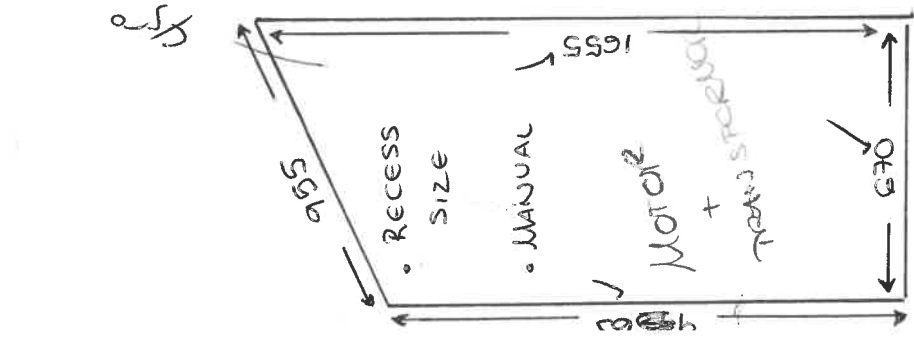

GUEST BEDROOM

- BLACKOUT BAND C
- MANUAL BLINDS WITH SMARTCORD

Fultone
ELAN ~~DUOTONE~~
CHARCOAL 1831

NOTAR + TRANSFORMER

600 - STADE ff
Below Blind

Bedroom 1

45°

- MAX STACK 115mm
- BACKOUT BAND C
- MANUAL BLINDS WITH SMARTCORD