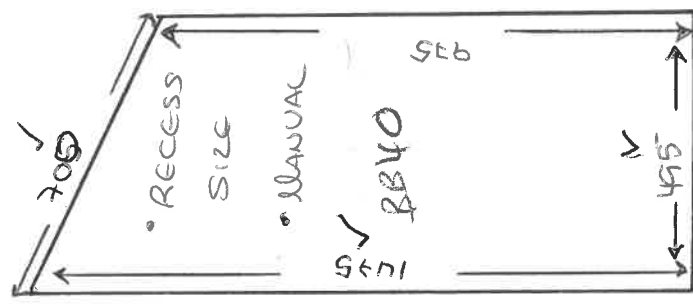

GUEST BEDROOM

- BLACKOUT BAND C
- MANUAL BLINDS WITH SMARTCORD

Fultone
ELAN ~~DUOTONE~~
CHARCOAL 1831

NOTAR + TRANSFORMER

600 - STADE ff
Below Blind

Bedroom 1

45°

- MAX STACK 115mm
- BACKOUT BAND C
- MANUAL BLINDS WITH SMARTCORD