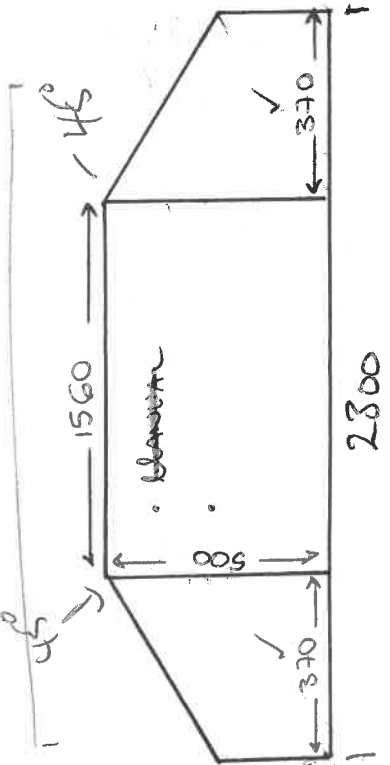

GUEST BEDROOM

- BLACKOUT BAND C
- MANUAL BLINDS WITH SMARTCORD

Fultone
ELAN ~~DUOTONE~~
CHARCOAL 1831

NOTAR + TRANSFORMER

600 - STADE ff
Below Blind

Bedroom 1

45°

- MAX STACK 115mm
- BACKOUT BAND C
- MANUAL BLINDS WITH SMARTCORD