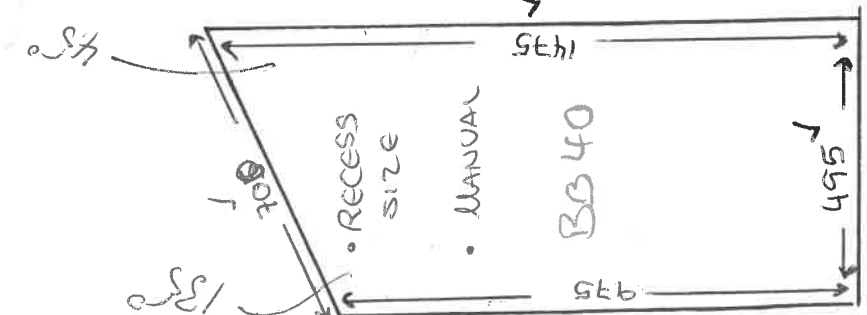

GUEST BEDROOM

- BLACKOUT BAND C
- MANUAL BLINDS WITH SMARTCORD

Fultone
ELAN ~~DUOTONE~~
CHARCOAL 1831

NOTAR + TRANSFORMER

600 - STADE ff
Below Blind

Bedroom 1

45°

- MAX STACK 115mm
- BACKOUT BAND C
- MANUAL BLINDS WITH SMARTCORD