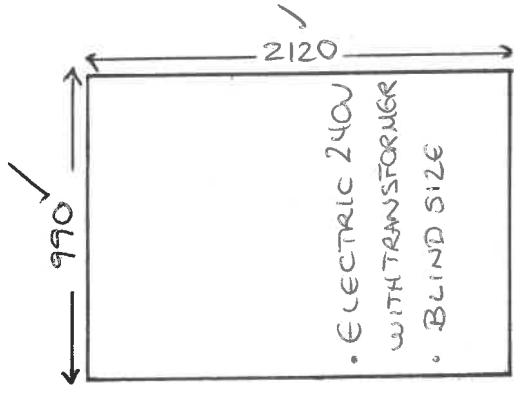

GUEST BEDROOM

- BLACKOUT BAND C
- MANUAL BLINDS WITH SMARTCORD

Fultone
ELAN ~~DUOTONE~~
CHARCOAL 1831

NOTAR + TRANSFORMER

600 - STADE ff
Below Blind

Bedroom 1

45°

- MAX STACK 115mm
- BACKOUT BAND C
- MANUAL BLINDS WITH SMARTCORD