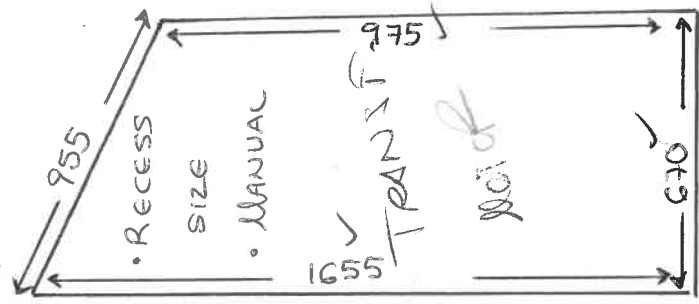

GUEST BEDROOM

- BLACKOUT BAND C
- MANUAL BLINDS WITH SMARTCORD

Fultone
ELAN ~~DUOTONE~~
CHARCOAL 1831

NOTAR + TRANSFORMER

600 - STADE ff
Below Blind

Bedroom 1

45°

- MAX STACK 115mm
- BACKOUT BAND C
- MANUAL BLINDS WITH SMARTCORD