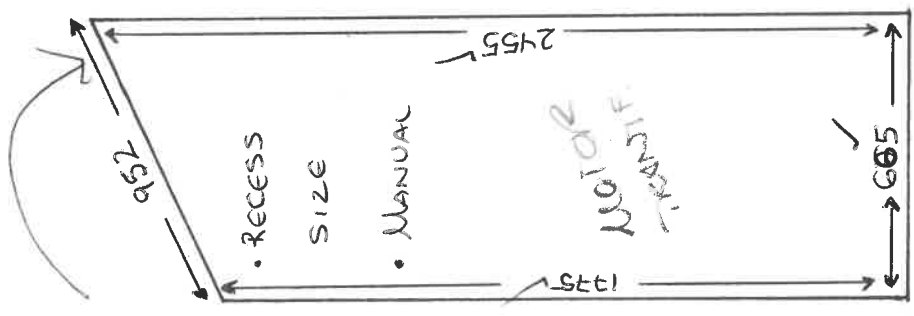

GUEST BEDROOM

- BLACKOUT BAND C
- MANUAL BLINDS WITH SMARTCORD

Fultone
ELAN ~~DUOTONE~~
CHARCOAL 1831

NOTAR + TRANSFORMER

600 - STADE ff
Below Blind

Bedroom 1

45°

- MAX STACK 115mm
- BACKOUT BAND C
- MANUAL BLINDS WITH SMARTCORD