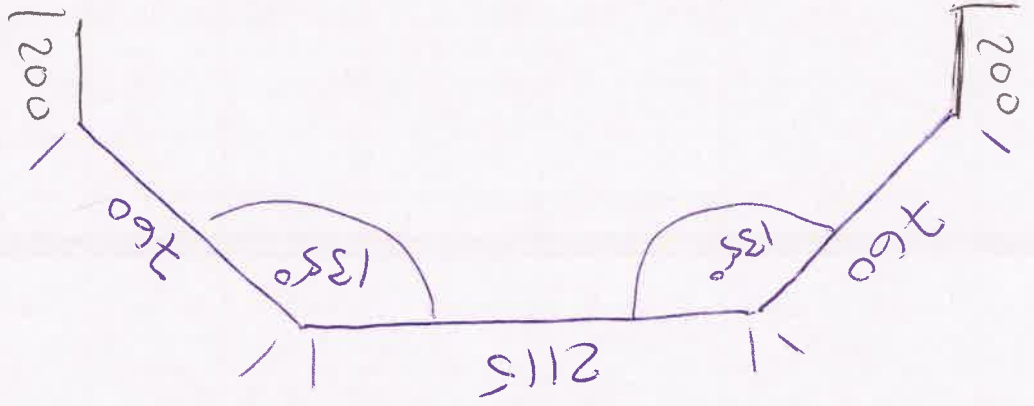

Drop is 2220 mm Floor to Ceiling

WALL DIM,